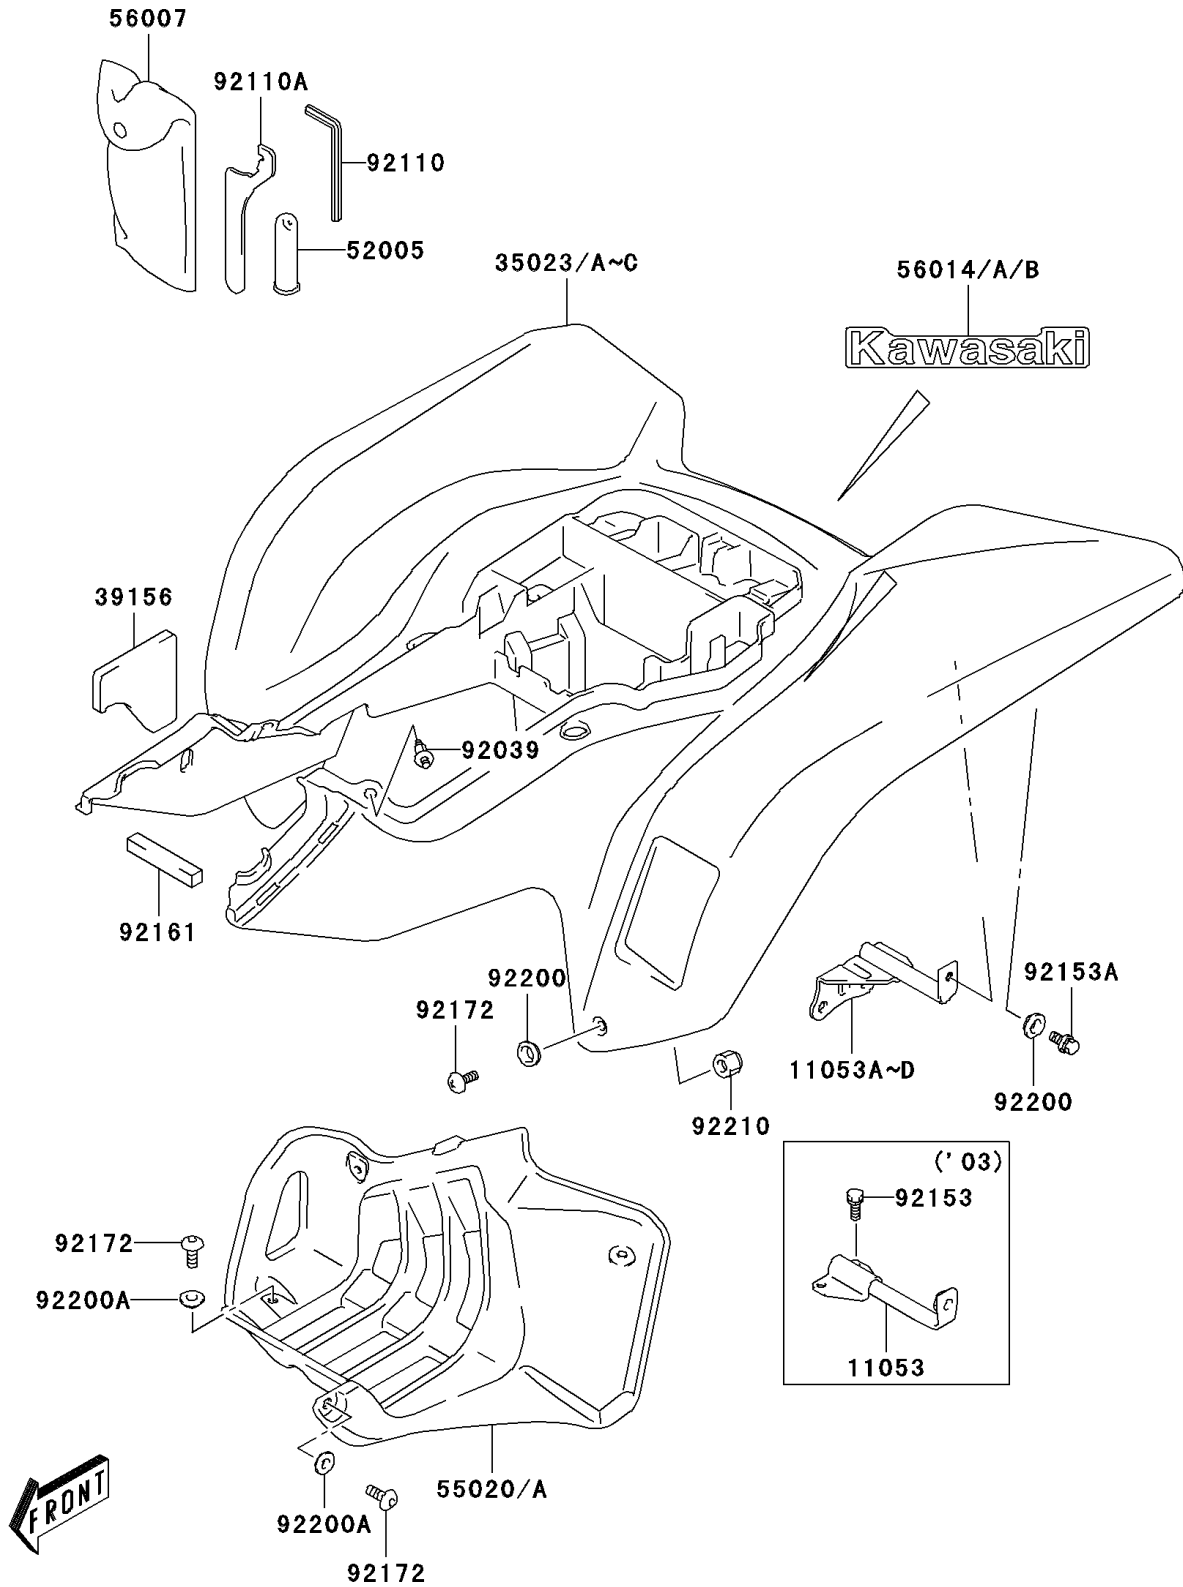

2003 KFX®400 PARTS DIAGRAM

Rear Fender(s)

F2172

2003 KFX®400 PARTS LIST

Rear Fender(s)

ITEM NAME	PART NUMBER	QUANTITY
BRACKET,REAR FENDER (Ref # 11053)	11053-S019	1
FENDER-REAR,L.GREEN (Ref # 35023A)	35023-S009-535	1
PAD,REAR FENDER (Ref # 39156)	39156-S002	1
GAUGE,AIR (Ref # 52005)	52005-S005	1
GUARD,FOOTREST,RH,BLACK (Ref # 55020)	55020-S020-504	1
GUARD,FOOTREST,LH,BLACK (Ref # 55020A)	55020-S021-504	1
TOOL-KIT (Ref # 56007)	56007-S005	1
EMBLEM,BLACK/GREEN (Ref # 56014)	56014-S016-554	1
RIVET (Ref # 92039)	92039-S010	1
TOOL-WRENCH (Ref # 92110)	92110-S002	1
TOOL-WRENCH (Ref # 92110A)	92110-S003	1
BOLT,REAR FENDER (Ref # 92153)	92153-S251	1
BOLT,REAR FENDER (Ref # 92153A)	92153-S305	1
DAMPER,REAR FENDER (Ref # 92161)	92161-S107	1
SCREW (Ref # 92172)	92172-S173	1
WASHER (Ref # 92200)	92200-S074	1
WASHER,FOOTREST GUARD (Ref # 92200A)	92200-S147	1
NUT (Ref # 92210)	92210-S024	1