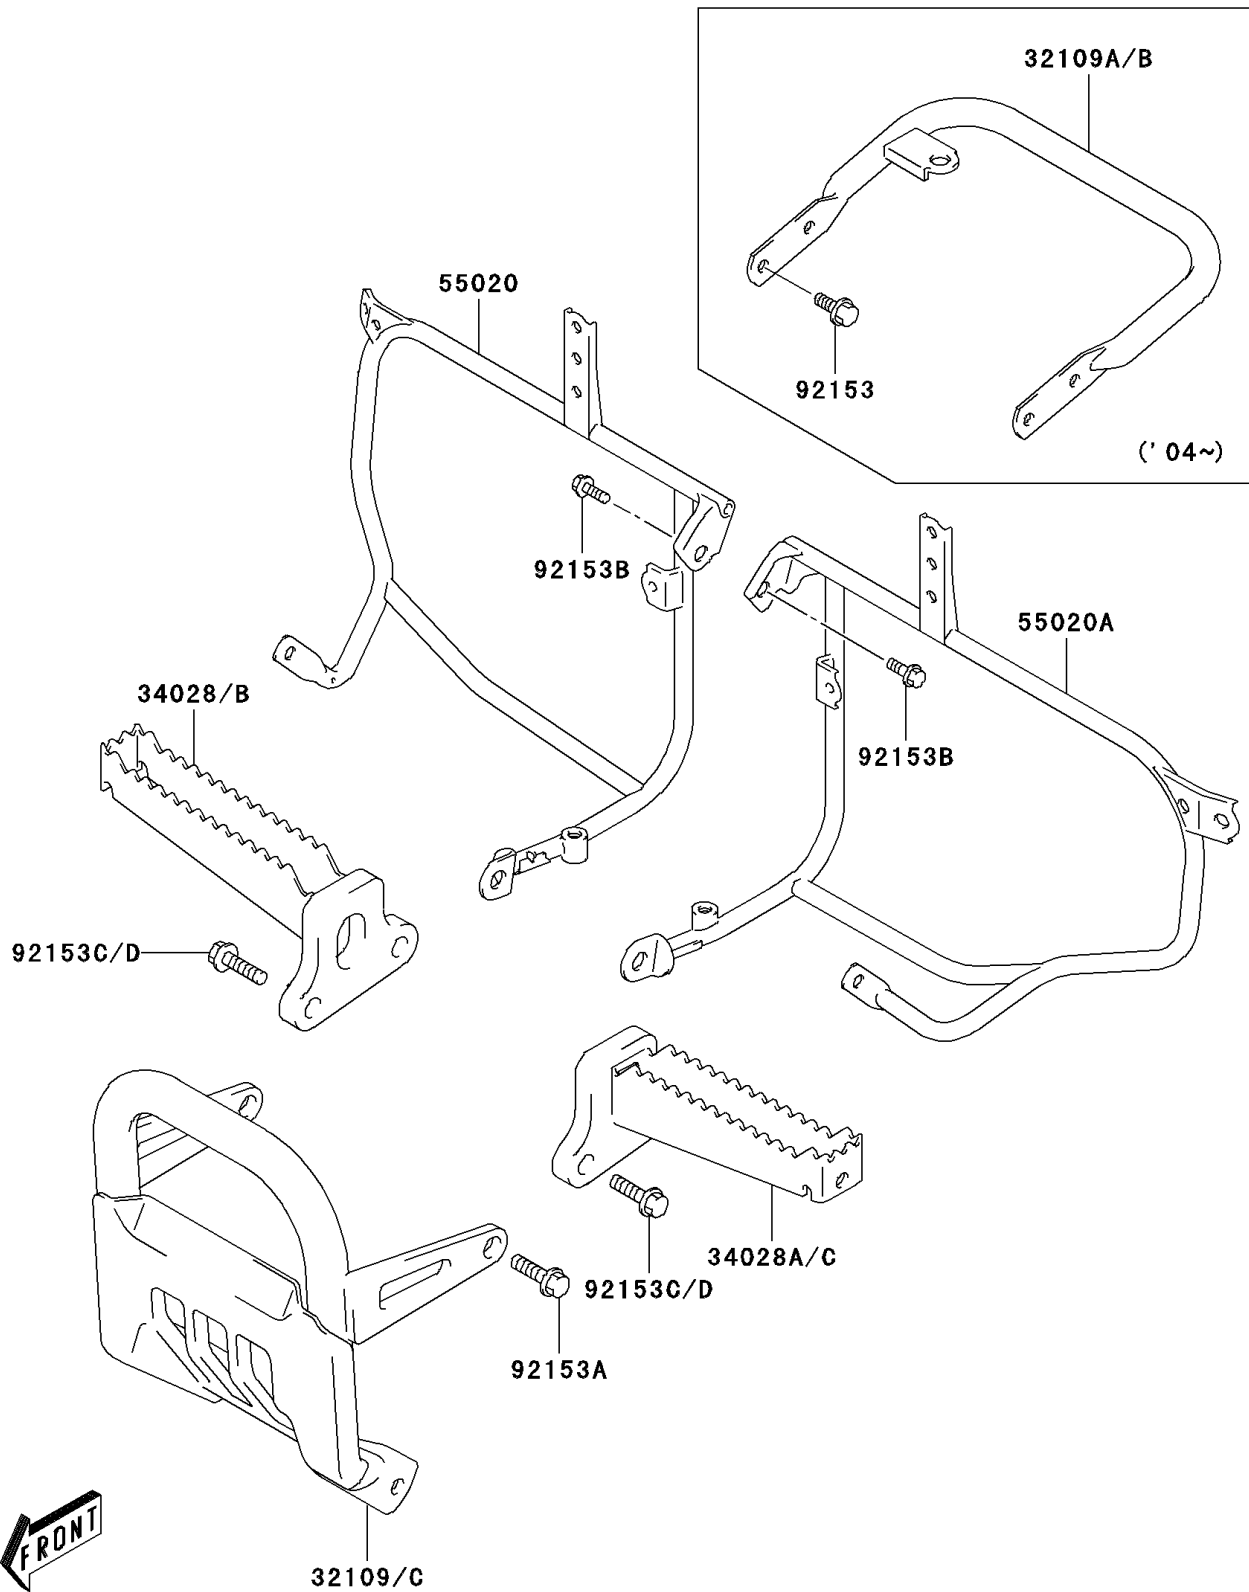

2003 KFX®400 PARTS DIAGRAM

Footrests

F2160

2003 KFX®400 PARTS LIST

Footrests

ITEM NAME	PART NUMBER	QUANTITY
GRIP-FRAME,S.SILVER (Ref # 32109)	32109-S006-514	1
STEP,RH (Ref # 34028)	34028-S003	1
STEP,LH (Ref # 34028A)	34028-S004	1
GUARD,RH (Ref # 55020)	55020-S037	1
GUARD,LH (Ref # 55020A)	55020-S038	1
BOLT,BRUSH GUARD (Ref # 92153A)	92153-S220	1
BOLT,SEAT (Ref # 92153B)	92153-S266	1
BOLT,FOOTREST FRONT (Ref # 92153C)	92153-S271	1