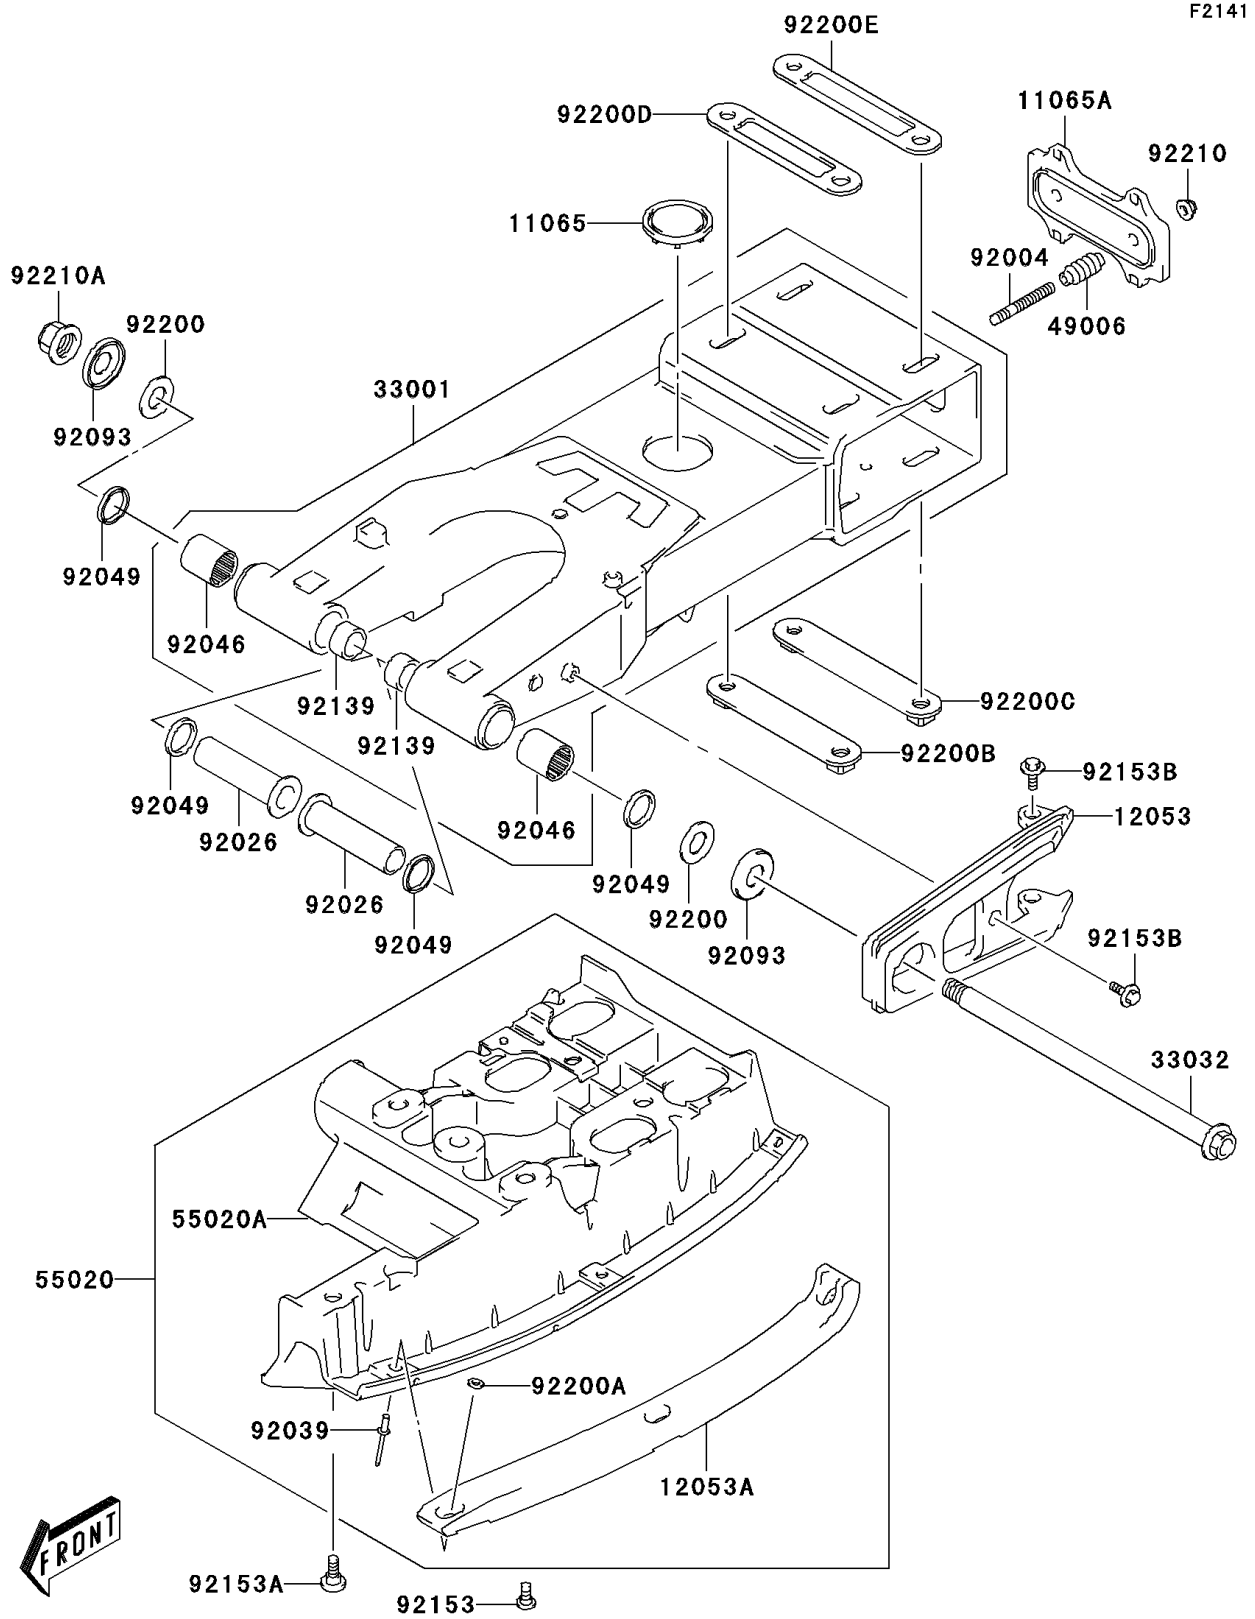

## 2003 KFX®400 PARTS DIAGRAM

Swingarm(A1)

## 2003 KFX®400 PARTS LIST

Swingarm(A1)

ITEM NAME	PART NUMBER	QUANTITY
CAP,SWINGING ARM (Ref # 11065)	11065-S038	1
CAP,CHAIN ADJUSTER (Ref # 11065A)	11065-S039	1
GUIDE-CHAIN (Ref # 12053)	12053-S017	1
GUIDE-CHAIN (Ref # 12053A)	12053-S022	1
ARM-COMP-SWING (Ref # 33001)	33001-S006	1
SHAFT-SWING ARM (Ref # 33032)	33032-S008	1
BOOT,CHAIN ADJUSTER BOLT (Ref # 49006)	49006-S024	1
GUARD,SWING ARM (Ref # 55020)	55020-S033	1
GUARD,SWING ARM (Ref # 55020A)	55020-S034	1
STUD,CHAIN ADJUSTER (Ref # 92004)	92004-S011	1
SPACER (Ref # 92026)	92026-S100	1
RIVET (Ref # 92039)	92039-S011	1
BEARING-NEEDLE,SWING ARM (Ref # 92046)	92046-S019	1
SEAL-OIL,SWING ARM (Ref # 92049)	92049-S053	1
SEAL (Ref # 92093)	92093-S040	1
BUSHING (Ref # 92139)	92139-S029	1
BOLT (Ref # 92153)	92153-S282	1
BOLT (Ref # 92153A)	92153-S299	1
BOLT (Ref # 92153B)	92153-S306	1
WASHER (Ref # 92200)	92200-S054	1
WASHER (Ref # 92200A)	92200-S215	1
WASHER,AXLE (Ref # 92200B)	92200-S216	1
WASHER,AXLE (Ref # 92200C)	92200-S217	1
WASHER (Ref # 92200D)	92200-S218	1
WASHER (Ref # 92200E)	92200-S219	1
NUT (Ref # 92210)	92210-S046	1
NUT (Ref # 92210A)	92210-S098	1