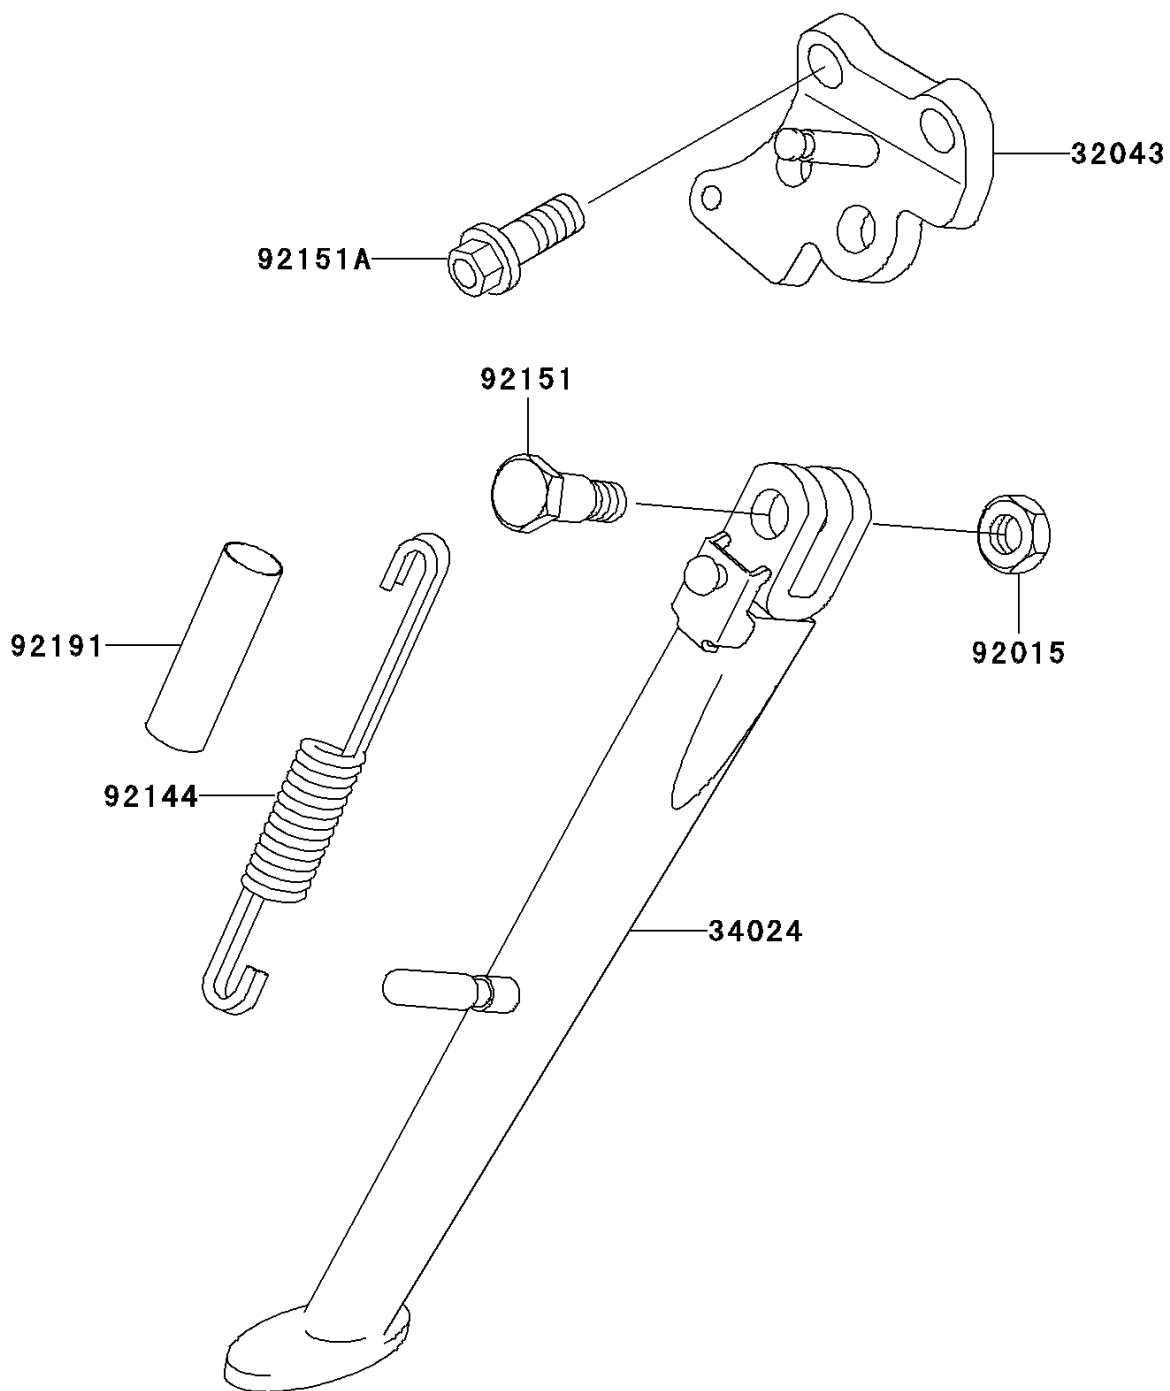

## 2006 ZZR®600 PARTS DIAGRAM

Stand(s)

F2190

## 2006 ZZR®600 PARTS LIST

Stand(s)

ITEM NAME	PART NUMBER	QUANTITY
BRACKET-STAND,SIDE,BLACK (Ref # 32043)	32043-1435-10	1
STAND-SIDE (Ref # 34024)	34024-1345	1
NUT,LOCK,10MM,BLACK (Ref # 92015)	92015-1188	1
SPRING,SIDE STAND (Ref # 92144)	92144-1818	1
BOLT,SIDE STAND (Ref # 92151)	92151-1797	1
BOLT,FLANGED,10X25 (Ref # 92151A)	92151-1802	1
TUBE,13X16X60 (Ref # 92191)	92191-1001	1