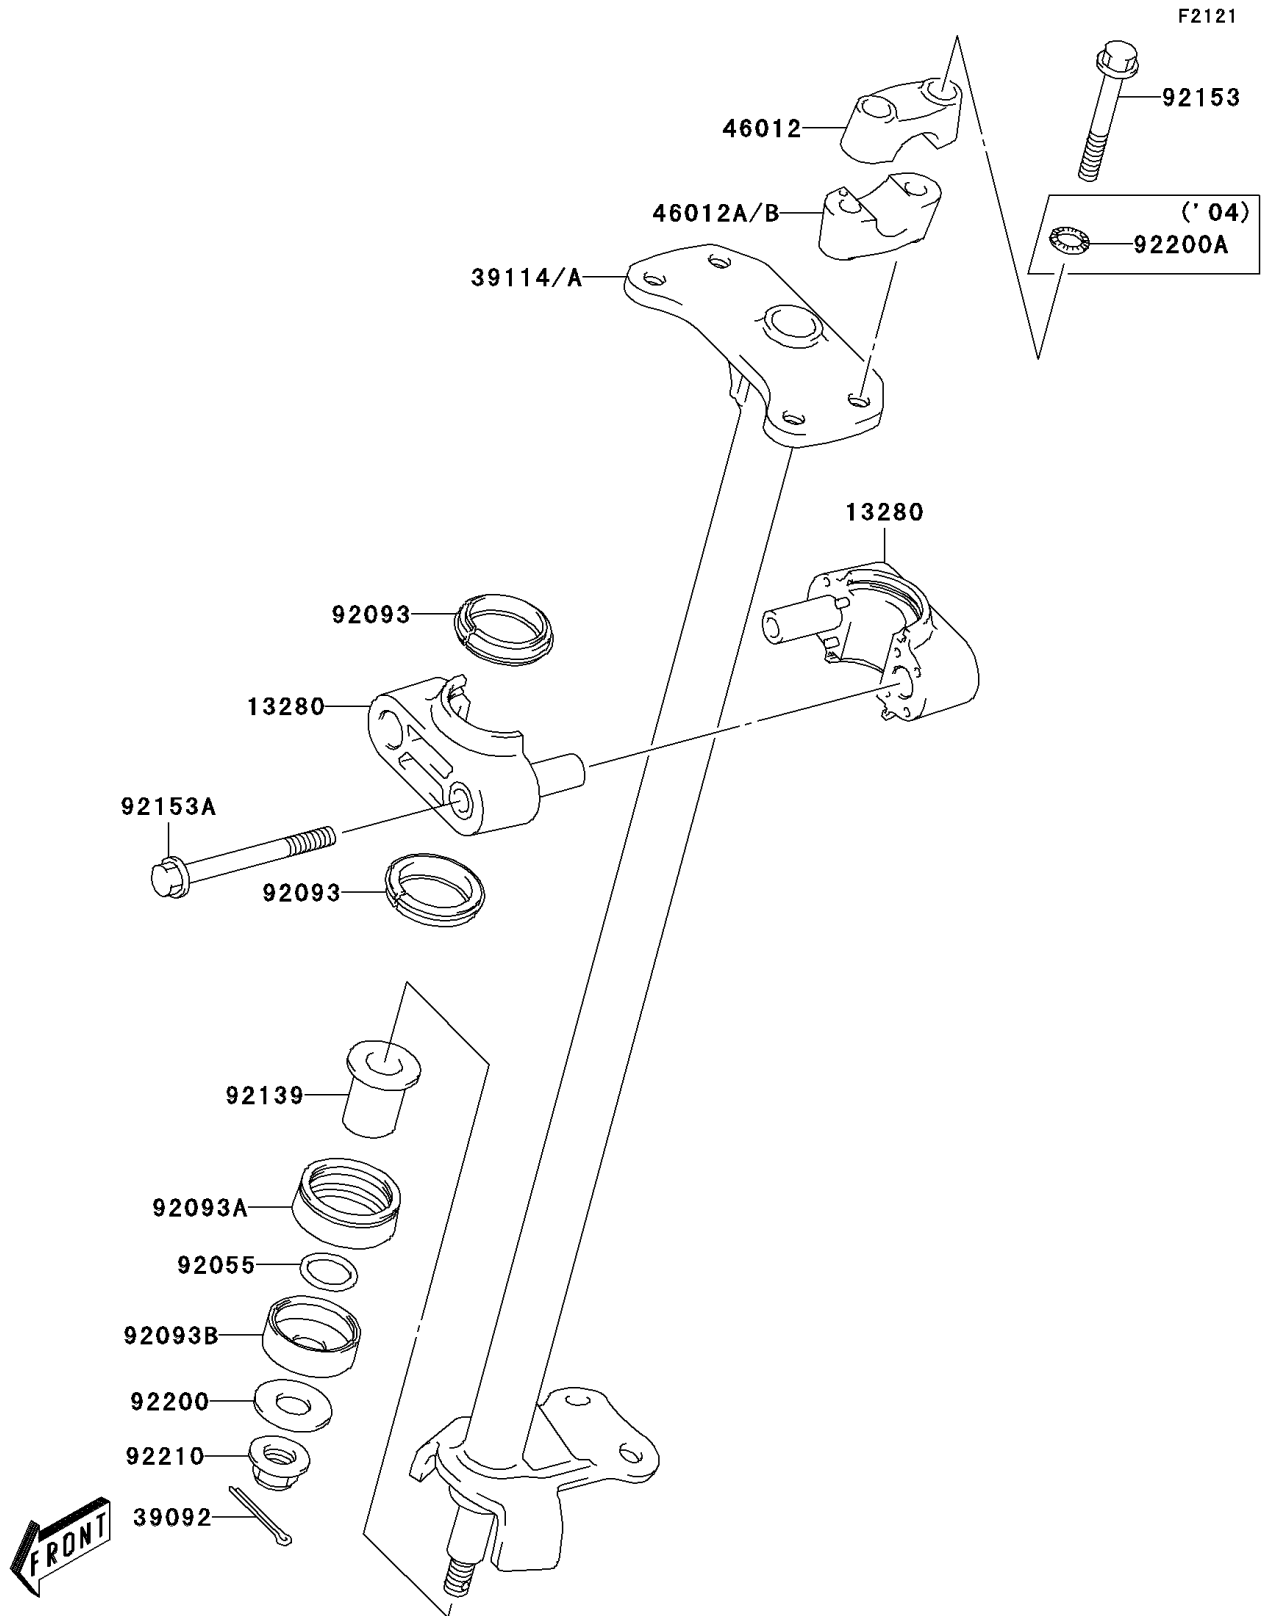

2003 KFX[®]400 PARTS DIAGRAM

Steering Shaft(A1/A2)

2003 KFX®400 PARTS LIST

Steering Shaft(A1/A2)

ITEM NAME	PART NUMBER	QUANTITY
HOLDER (Ref # 13280)	13280-S026	1
PIN-HAIR,COTTER (Ref # 39092)	39092-S005	1
SHAFT-COMP-STRG (Ref # 39114)	39114-S003	1
HOLDER-HANDLE,BLACK (Ref # 46012)	46012-S003-504	1
HOLDER-HANDLE,BLACK (Ref # 46012A)	46012-S005-504	1
RING-O,D=3.1 (Ref # 92055)	92055-S006	1
SEAL (Ref # 92093)	92093-S038	1
SEAL (Ref # 92093A)	92093-S052	1
SEAL (Ref # 92093B)	92093-S053	1
BUSHING,STEERING SHAFT (Ref # 92139)	92139-S030	1
BOLT (Ref # 92153)	92153-S249	1
BOLT,STEERING SHAFT HOLDER (Ref # 92153A)	92153-S250	1
WASHER,STEERING SHAFT (Ref # 92200)	92200-S137	1
NUT (Ref # 92210)	92210-S032	1