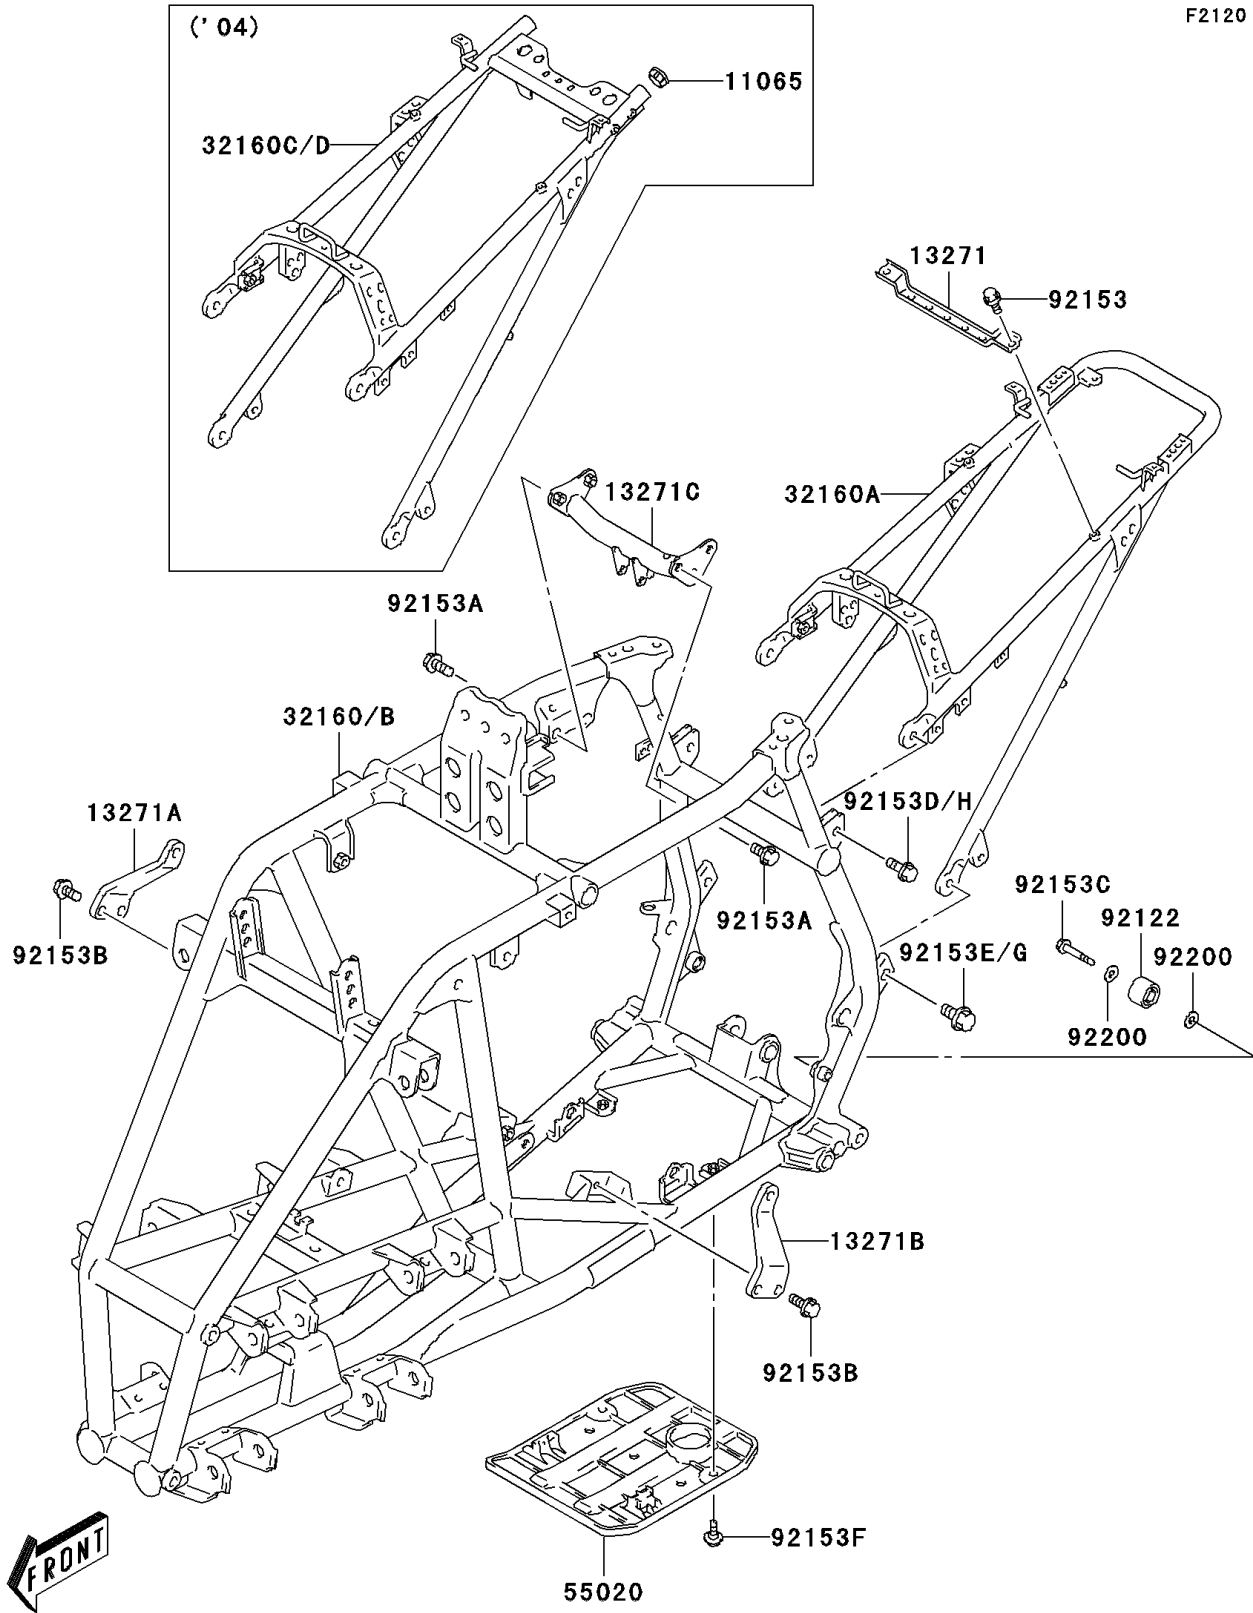

## 2003 KFX®400 PARTS DIAGRAM

Frame(A1/A2)

## 2003 KFX®400 PARTS LIST

Frame(A1/A2)

ITEM NAME	PART NUMBER	QUANTITY
PLATE,BATTERY (Ref # 13271)	13271-S049	1
PLATE,MOUNT ENGINE,RH (Ref # 13271A)	13271-S050	1
PLATE,MOUNT ENGINE,LH (Ref # 13271B)	13271-S051	1
PLATE,MOUNT ENGINE,UPP (Ref # 13271C)	13271-S052	1
FRAME-COMP,FR,M.G.GRAY (Ref # 32160)	32160-S010-548	1
FRAME-COMP,RR,S.SILVER (Ref # 32160A)	32160-S011-514	1
GUARD,ENGINE (Ref # 55020)	55020-S015	1
ROLLER (Ref # 92122)	92122-S008	1
BOLT (Ref # 92153)	92153-S012	1
BOLT (Ref # 92153A)	92153-S108	1
BOLT,BRUSH GUARD (Ref # 92153B)	92153-S220	1
BOLT,CHAIN ROLLER (Ref # 92153C)	92153-S264	1
BOLT,SEAT (Ref # 92153D)	92153-S266	1
BOLT (Ref # 92153E)	92153-S272	1
BOLT,ENGINE PROTECTOR (Ref # 92153F)	92153-S286	1
WASHER,OIL PUMP DRIVEN (Ref # 92200)	92200-S111	1