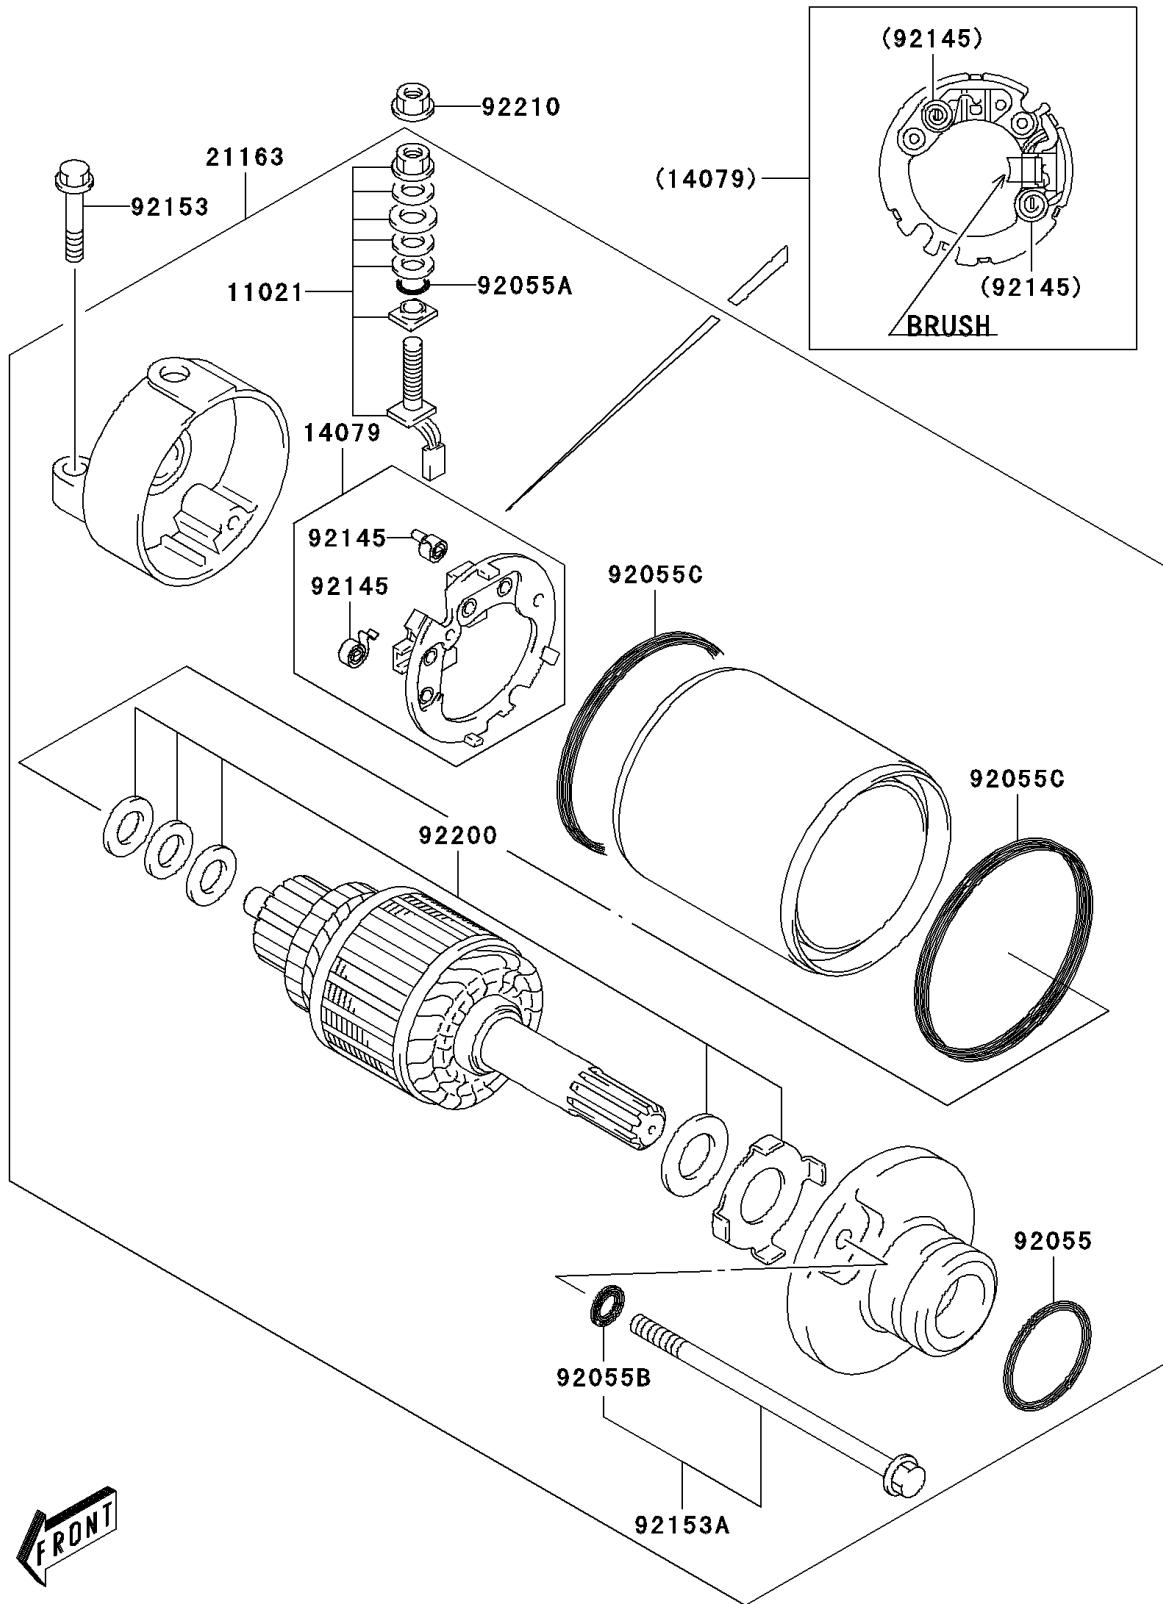

2003 KFX®400 PARTS DIAGRAM

Starter Motor

E1840

2003 KFX®400 PARTS LIST

Starter Motor

ITEM NAME	PART NUMBER	QUANTITY
BRUSH,TERMINAL SET (Ref # 11021)	11021-S002	1
HOLDER-ASSY (Ref # 14079)	14079-S002	1
STARTER-ELECTRIC (Ref # 21163)	21163-S004	1
RING-O,D=3,ID=24.5 (Ref # 92055)	92055-S008	1
RING-O (Ref # 92055A)	92055-S067	1
RING-O (Ref # 92055B)	92055-S068	1
RING-O (Ref # 92055C)	92055-S069	1
SPRING,BRUSH (Ref # 92145)	92145-S103	1
BOLT (Ref # 92153)	92153-S003	1
BOLT (Ref # 92153A)	92153-S293	1
WASHER,SET (Ref # 92200)	92200-S154	1
NUT,STARTER MOTOR (Ref # 92210)	92210-S099	1