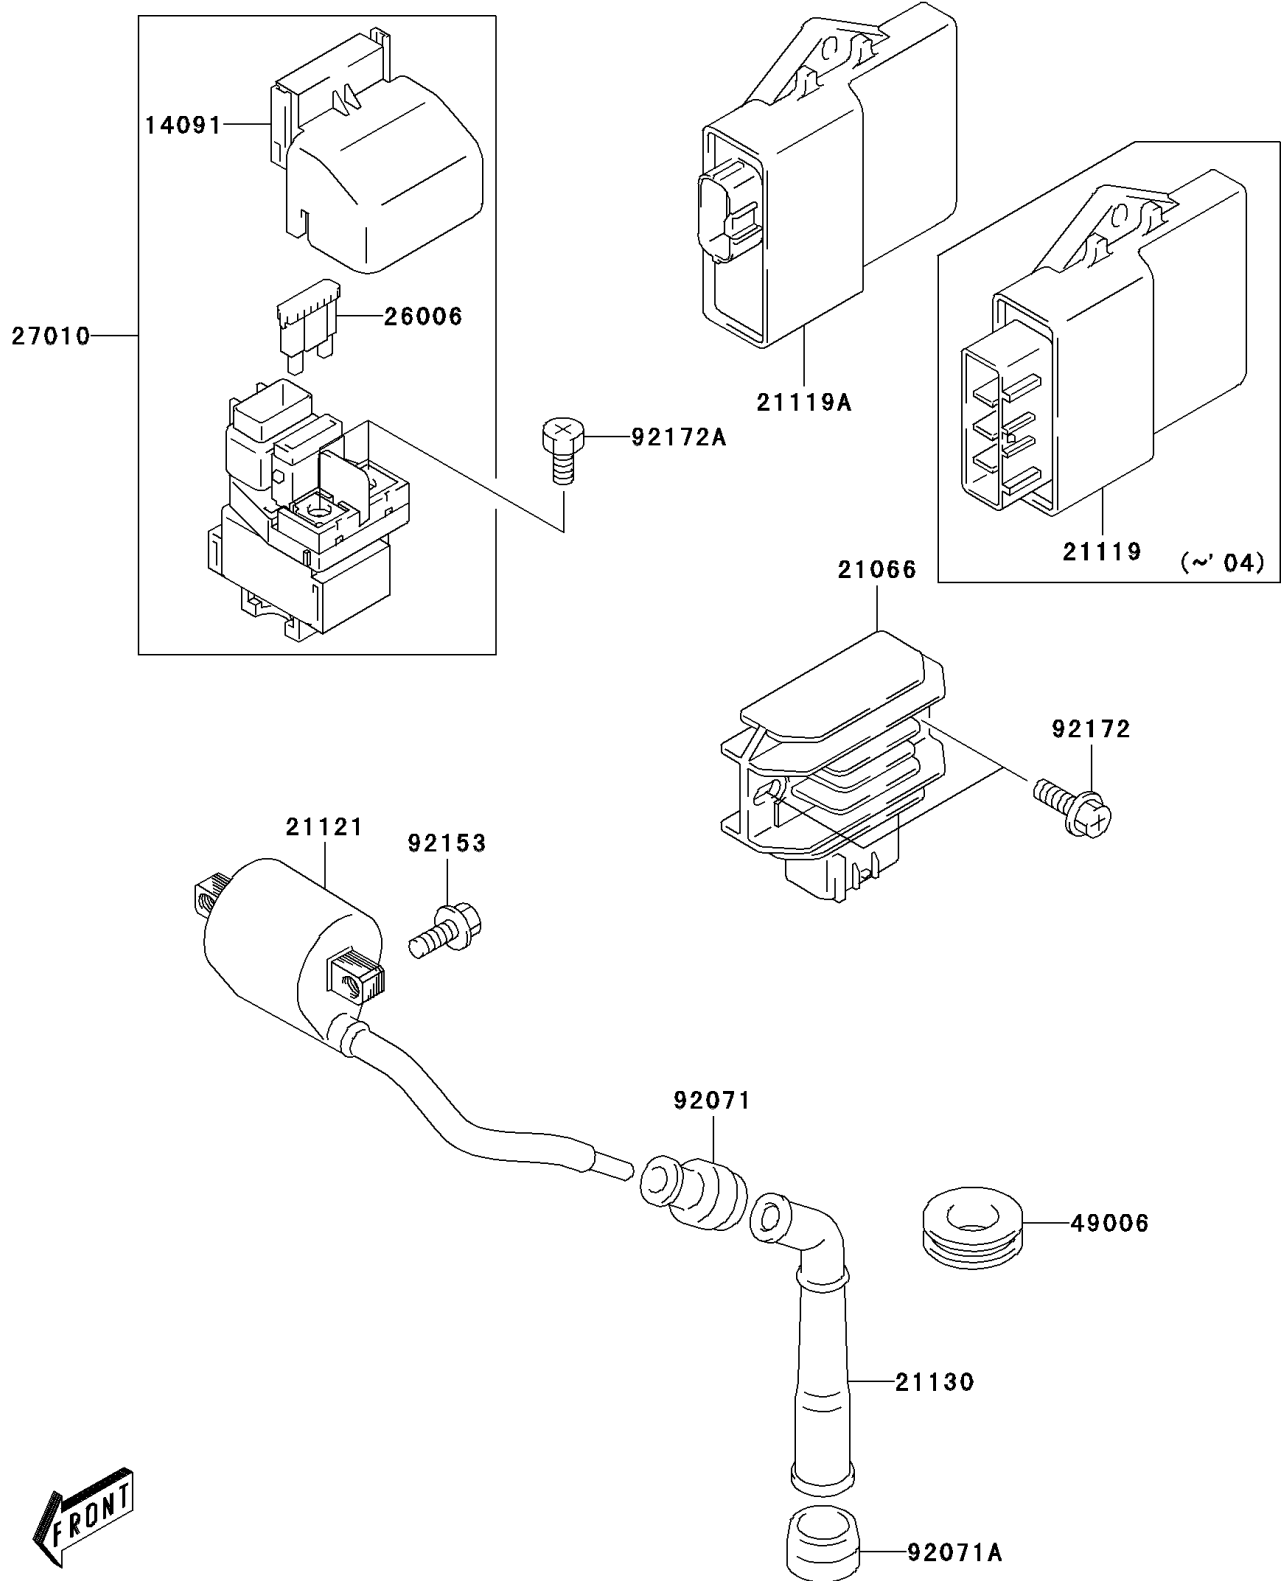

2003 KFX®400 PARTS DIAGRAM

Ignition System

E1830

2003 KFX®400 PARTS LIST

Ignition System

ITEM NAME	PART NUMBER	QUANTITY
COVER (Ref # 14091)	14091-S116	1
REGULATOR-VOLTAGE (Ref # 21066)	21066-S004	1
IGNITER (Ref # 21119)	21119-S005	1
COIL-IGNITION (Ref # 21121)	21121-S006	1
CAP-SPARK PLUG (Ref # 21130)	21130-S006	1
FUSE,20A (Ref # 26006)	26006-S006	1
SWITCH,STARTING MOTOR (Ref # 27010)	27010-S024	1
BOOT,SPARK PLUG CAP (Ref # 49006)	49006-S020	1
GROMMET,HIGHTENSION (Ref # 92071)	92071-S004	1
GROMMET,SPARK PLUG CAP (Ref # 92071A)	92071-S007	1
BOLT (Ref # 92153)	92153-S012	1
SCREW (Ref # 92172)	92172-S022	1
SCREW,6X8 (Ref # 92172A)	92172-S035	1