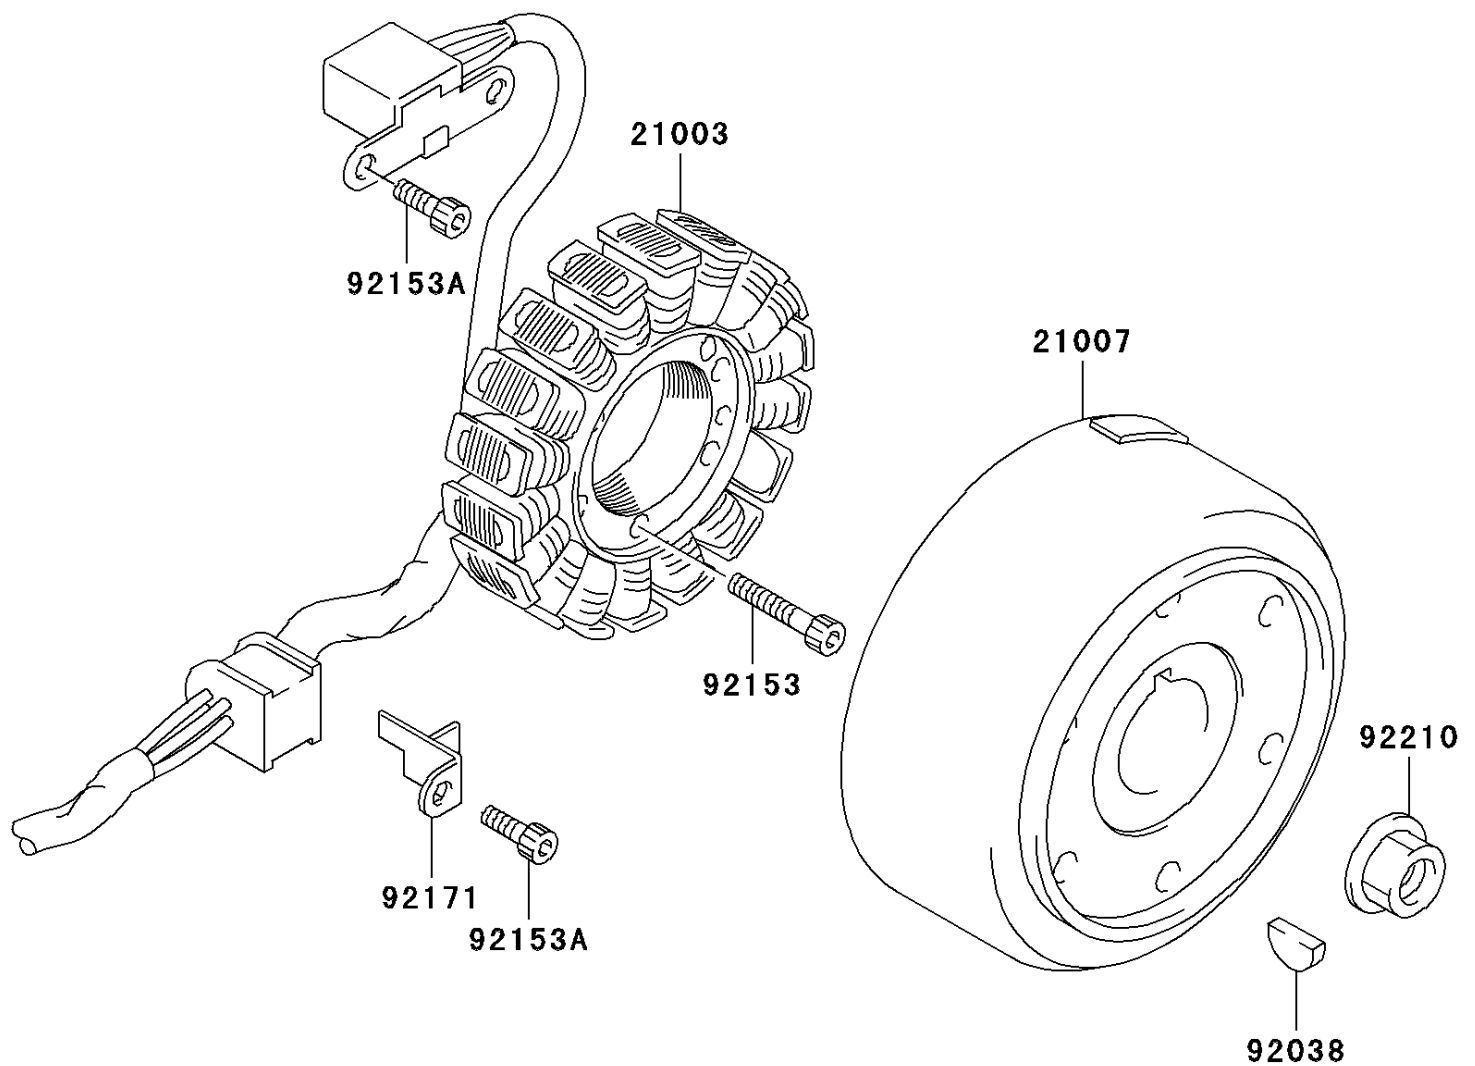

2003 KFX[®]400 PARTS DIAGRAM

Generator

E1810

2003 KFX®400 PARTS LIST

Generator

ITEM NAME	PART NUMBER	QUANTITY
STATOR,MAGNETO (Ref # 21003)	21003-S006	1
ROTOR,MAGNETO (Ref # 21007)	21007-S007	1
KEY (Ref # 92038)	92038-S002	1
BOLT (Ref # 92153)	92153-S081	1
BOLT (Ref # 92153A)	92153-S256	1
CLAMP,MAGNETO LEAD (Ref # 92171)	92171-S099	1
NUT,MAGNETO ROTOR (Ref # 92210)	92210-S107	1