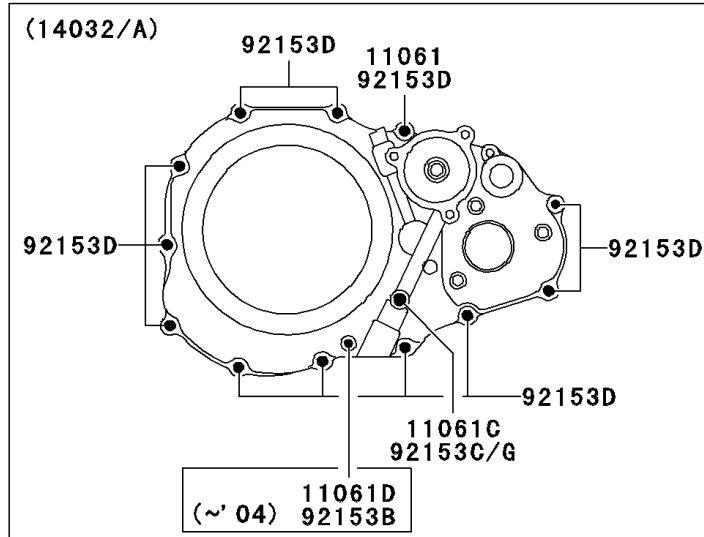

## 2003 KFX®400 PARTS DIAGRAM

Engine Cover(s)

E1431

## 2003 KFX®400 PARTS LIST

Engine Cover(s)

ITEM NAME	PART NUMBER	QUANTITY
GASKET,5.8X13X1.2 (Ref # 11061)	11061-S001	1
GASKET,12X16X2 (Ref # 11061A)	11061-S005	1
GASKET,13.8X18.8X0.4 (Ref # 11061B)	11061-S006	1
GASKET,8.2X14X1 (Ref # 11061C)	11061-S020	1
GASKET (Ref # 11061D)	11061-S045	1
GASKET,CLUTCH COVER (Ref # 11061E)	11061-S071	1
GASKET,MAGNETO COVER (Ref # 11061F)	11061-S072	1
PLATE (Ref # 13271)	13271-S048	1
COVER-GENERATOR (Ref # 14031)	14031-S006	1
COVER-CLUTCH (Ref # 14032)	14032-S007	1
COVER (Ref # 14091)	14091-S080	1
SEPARATOR,STARTER IDLE GEAR (Ref # 16165)	16165-S010	1
PIN (Ref # 92043)	92043-S001	1
RING-O,32.7X3.1 (Ref # 92055)	92055-S056	1
RING-O,69.6X2.6 (Ref # 92055A)	92055-S057	1
PLUG (Ref # 92066)	92066-S001	1
PLUG (Ref # 92066A)	92066-S003	1
PLUG,CRANKSHAFT HOLE,W.SILVER (Ref # 92066B)	92066-S033-515	1
BOLT (Ref # 92153)	92153-S001	1
BOLT (Ref # 92153A)	92153-S007	1
BOLT (Ref # 92153B)	92153-S010	1
BOLT (Ref # 92153C)	92153-S015	1
BOLT (Ref # 92153D)	92153-S062	1
BOLT (Ref # 92153E)	92153-S128	1
BOLT (Ref # 92153F)	92153-S144	1
WASHER,SPROCKET COVER (Ref # 92200)	92200-S132	1