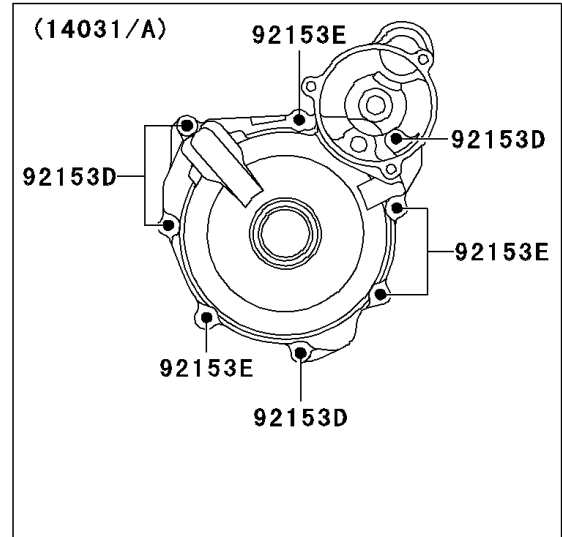

## 2003 KFX®400 PARTS DIAGRAM

Engine Cover(s)

E1431

## 2003 KFX®400 PARTS LIST

Engine Cover(s)

ITEM NAME	PART NUMBER	QUANTITY
GASKET,5.8X13X1.2 (Ref # 11061)	11061-S001	1
GASKET,12X16X2 (Ref # 11061A)	11061-S005	1
GASKET,13.8X18.8X0.4 (Ref # 11061B)	11061-S006	1
GASKET,8.2X14X1 (Ref # 11061C)	11061-S020	1
GASKET (Ref # 11061D)	11061-S045	1
GASKET,CLUTCH COVER (Ref # 11061E)	11061-S071	1
GASKET,MAGNETO COVER (Ref # 11061F)	11061-S072	1
PLATE (Ref # 13271)	13271-S048	1
COVER-GENERATOR (Ref # 14031)	14031-S006	1
COVER-CLUTCH (Ref # 14032)	14032-S007	1
COVER (Ref # 14091)	14091-S080	1
SEPARATOR,STARTER IDLE GEAR (Ref # 16165)	16165-S010	1
PIN (Ref # 92043)	92043-S001	1
RING-O,32.7X3.1 (Ref # 92055)	92055-S056	1
RING-O,69.6X2.6 (Ref # 92055A)	92055-S057	1
PLUG (Ref # 92066)	92066-S001	1
PLUG (Ref # 92066A)	92066-S003	1
PLUG,CRANKSHAFT HOLE,W.SILVER (Ref # 92066B)	92066-S033-515	1
BOLT (Ref # 92153)	92153-S001	1
BOLT (Ref # 92153A)	92153-S007	1
BOLT (Ref # 92153B)	92153-S010	1
BOLT (Ref # 92153C)	92153-S015	1
BOLT (Ref # 92153D)	92153-S062	1
BOLT (Ref # 92153E)	92153-S128	1
BOLT (Ref # 92153F)	92153-S144	1
WASHER,SPROCKET COVER (Ref # 92200)	92200-S132	1