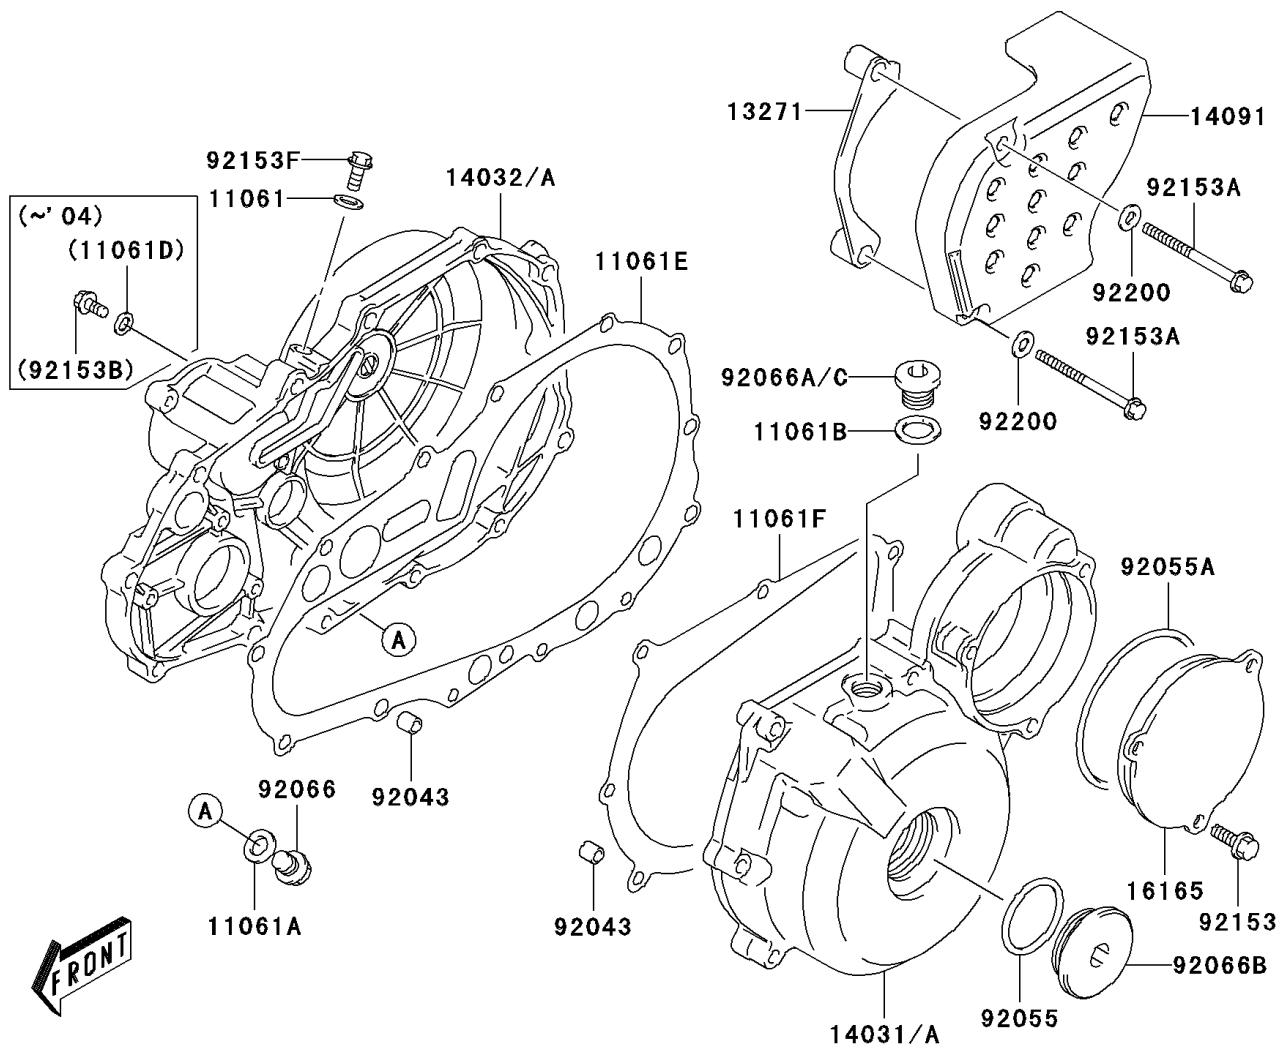

## 2003 KFX®400 PARTS DIAGRAM

Engine Cover(s)

E1431

## 2003 KFX®400 PARTS LIST

Engine Cover(s)

ITEM NAME	PART NUMBER	QUANTITY
GASKET,5.8X13X1.2 (Ref # 11061)	11061-S001	1
GASKET,12X16X2 (Ref # 11061A)	11061-S005	1
GASKET,13.8X18.8X0.4 (Ref # 11061B)	11061-S006	1
GASKET,8.2X14X1 (Ref # 11061C)	11061-S020	1
GASKET (Ref # 11061D)	11061-S045	1
GASKET,CLUTCH COVER (Ref # 11061E)	11061-S071	1
GASKET,MAGNETO COVER (Ref # 11061F)	11061-S072	1
PLATE (Ref # 13271)	13271-S048	1
COVER-GENERATOR (Ref # 14031)	14031-S006	1
COVER-CLUTCH (Ref # 14032)	14032-S007	1
COVER (Ref # 14091)	14091-S080	1
SEPARATOR,STARTER IDLE GEAR (Ref # 16165)	16165-S010	1
PIN (Ref # 92043)	92043-S001	1
RING-O,32.7X3.1 (Ref # 92055)	92055-S056	1
RING-O,69.6X2.6 (Ref # 92055A)	92055-S057	1
PLUG (Ref # 92066)	92066-S001	1
PLUG (Ref # 92066A)	92066-S003	1
PLUG,CRANKSHAFT HOLE,W.SILVER (Ref # 92066B)	92066-S033-515	1
BOLT (Ref # 92153)	92153-S001	1
BOLT (Ref # 92153A)	92153-S007	1
BOLT (Ref # 92153B)	92153-S010	1
BOLT (Ref # 92153C)	92153-S015	1
BOLT (Ref # 92153D)	92153-S062	1
BOLT (Ref # 92153E)	92153-S128	1
BOLT (Ref # 92153F)	92153-S144	1
WASHER,SPROCKET COVER (Ref # 92200)	92200-S132	1