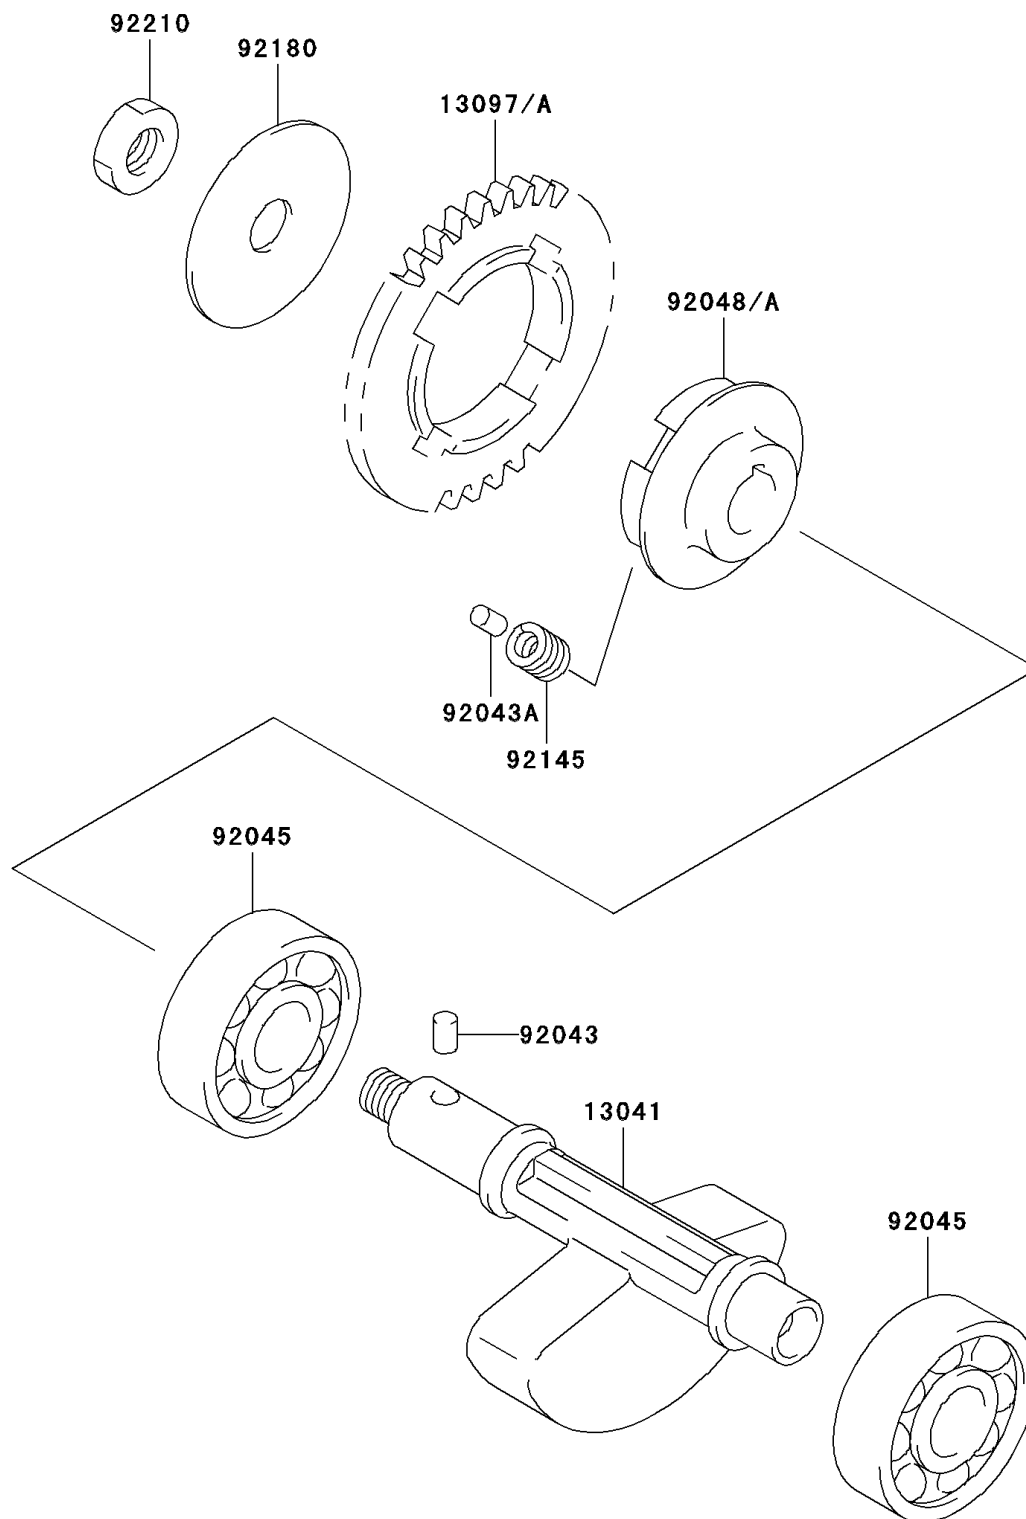

2003 KFX[®]400 PARTS DIAGRAM

Balancer

E1323

2003 KFX®400 PARTS LIST

Balancer

ITEM NAME	PART NUMBER	QUANTITY
BALANCER,CRANK (Ref # 13041)	13041-S002	1
GEAR-PRIMARY SPUR (Ref # 13097)	13097-S004	1
PIN,5X8 (Ref # 92043)	92043-S008	1
PIN (Ref # 92043A)	92043-S037	1
BEARING-BALL,BALANCER (Ref # 92045)	92045-S050	1
RACE,OUTPUT GEAR (Ref # 92048)	92048-S005	1
SPRING (Ref # 92145)	92145-S091	1
SHIM,CRANK BALANCER (Ref # 92180)	92180-S009	1
NUT,CRANK BALANCER (Ref # 92210)	92210-S101	1