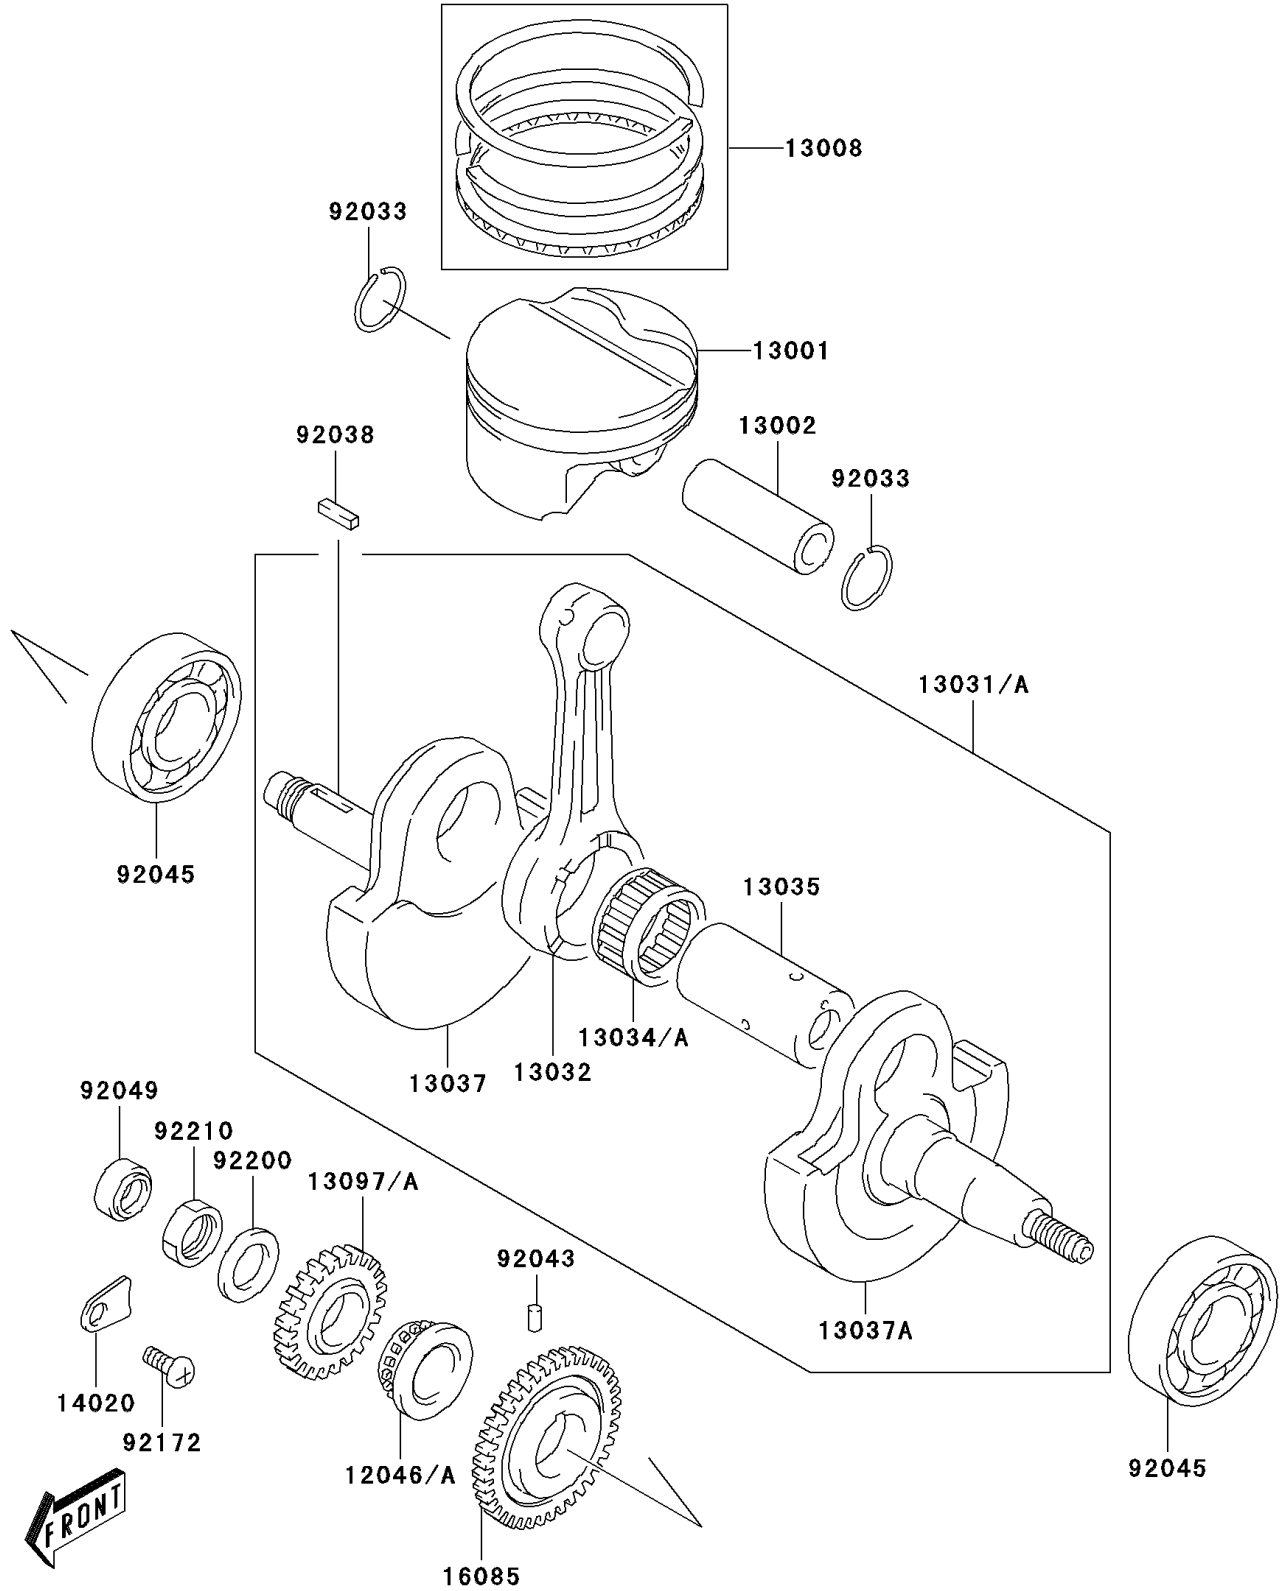

## 2003 KFX®400 PARTS DIAGRAM

Crankshaft/Piston(s)

E1320

## 2003 KFX®400 PARTS LIST

Crankshaft/Piston(s)

ITEM NAME	PART NUMBER	QUANTITY
SPROCKET,CAM CHAIN (Ref # 12046)	12046-S005	1
PISTON-ENGINE (Ref # 13001)	13001-S006	1
PIN-PISTON (Ref # 13002)	13002-S006	1
RING-SET-PISTON (Ref # 13008)	13008-S008	1
CRANKSHAFT-COMP (Ref # 13031)	13031-S006	1
ROD-CONNECTING (Ref # 13032)	13032-S007	1
BEARING-BIG END (Ref # 13034)	13034-S006	1
PIN-CRANK (Ref # 13035)	13035-S006	1
CRANKSHAFT,RH (Ref # 13037)	13037-S011	1
CRANKSHAFT,LH (Ref # 13037A)	13037-S012	1
GEAR-PRIMARY SPUR (Ref # 13097)	13097-S005	1
RETAINER (Ref # 14020)	14020-S009	1
GEAR,CRANK BALANCER (Ref # 16085)	16085-S004	1
RING-SNAP,PISTON PIN (Ref # 92033)	92033-S040	1
KEY,PRIMARY DRIVE GEAR (Ref # 92038)	92038-S006	1
PIN,5X8 (Ref # 92043)	92043-S008	1
BEARING-BALL,CRANKSHAFT (Ref # 92045)	92045-S054	1
SEAL-OIL,CRANKSHAFT,RH (Ref # 92049)	92049-S048	1
SCREW (Ref # 92172)	92172-S166	1
WASHER (Ref # 92200)	92200-S140	1
NUT,PRIMARY DRIVE GEAR (Ref # 92210)	92210-S102	1