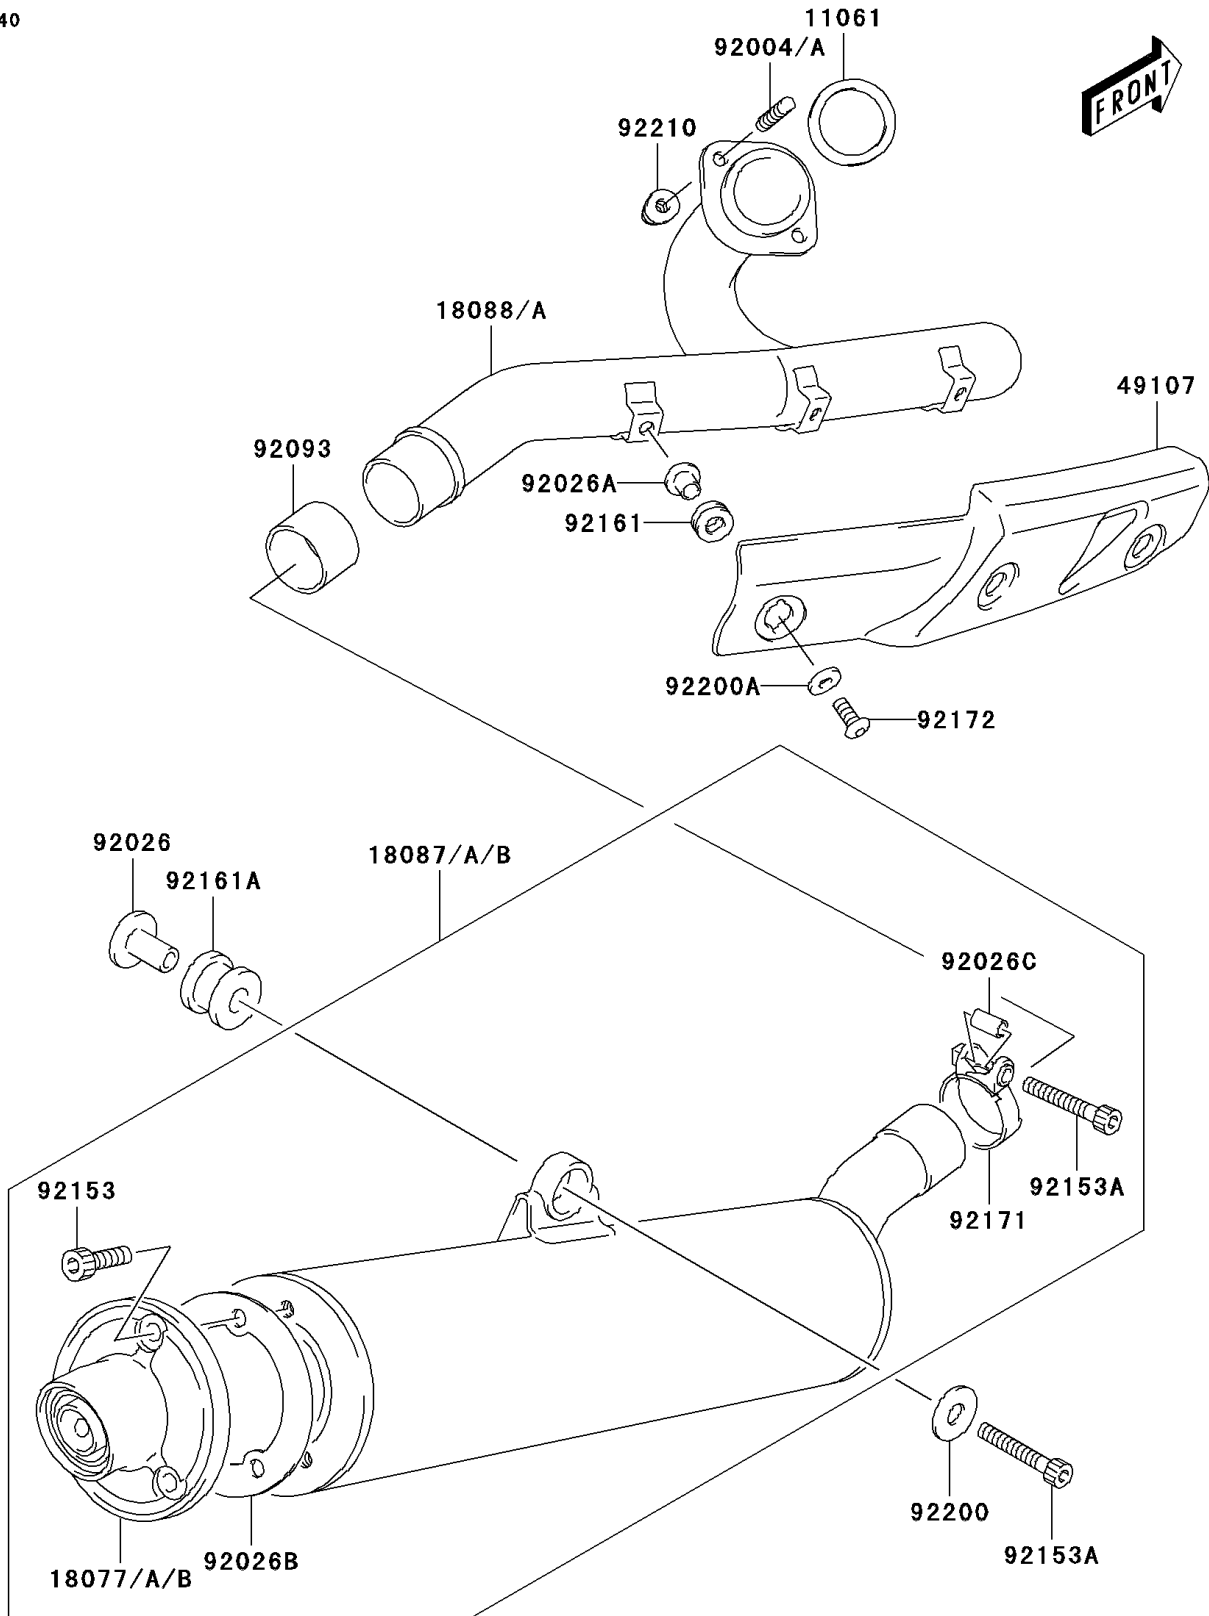

2003 KFX®400 PARTS DIAGRAM

Muffler(s)

E1140

2003 KFX®400 PARTS LIST

Muffler(s)

ITEM NAME	PART NUMBER	QUANTITY
GASKET,EXHAUST PIPE (Ref # 11061)	11061-S076	1
ARRESTER-SPARK (Ref # 18077)	18077-S002	1
MUFFLER (Ref # 18087)	18087-S003	1
PIPE-EXHAUST (Ref # 18088)	18088-S005	1
COVER-EXHAUST PIPE (Ref # 49107)	49107-S004	1
STUD,EXHAUST PIPE (Ref # 92004)	92004-S010	1
SPACER (Ref # 92026)	92026-S088	1
SPACER (Ref # 92026A)	92026-S093	1
SPACER,MUFFLER (Ref # 92026B)	92026-S136	1
SPACER (Ref # 92026C)	92026-S137	1
SEAL (Ref # 92093)	92093-S051	1
BOLT,FRONT BRAKE CABLE (Ref # 92153)	92153-S197	1
BOLT (Ref # 92153A)	92153-S255	1
DAMPER (Ref # 92161)	92161-S087	1
DAMPER (Ref # 92161A)	92161-S090	1
CLAMP,MUFFLER CONNECTOR (Ref # 92171)	92171-S098	1
SCREW,PIPE COVER (Ref # 92172)	92172-S173	1
WASHER (Ref # 92200)	92200-S136	1
WASHER (Ref # 92200A)	92200-S152	1
NUT (Ref # 92210)	92210-S029	1