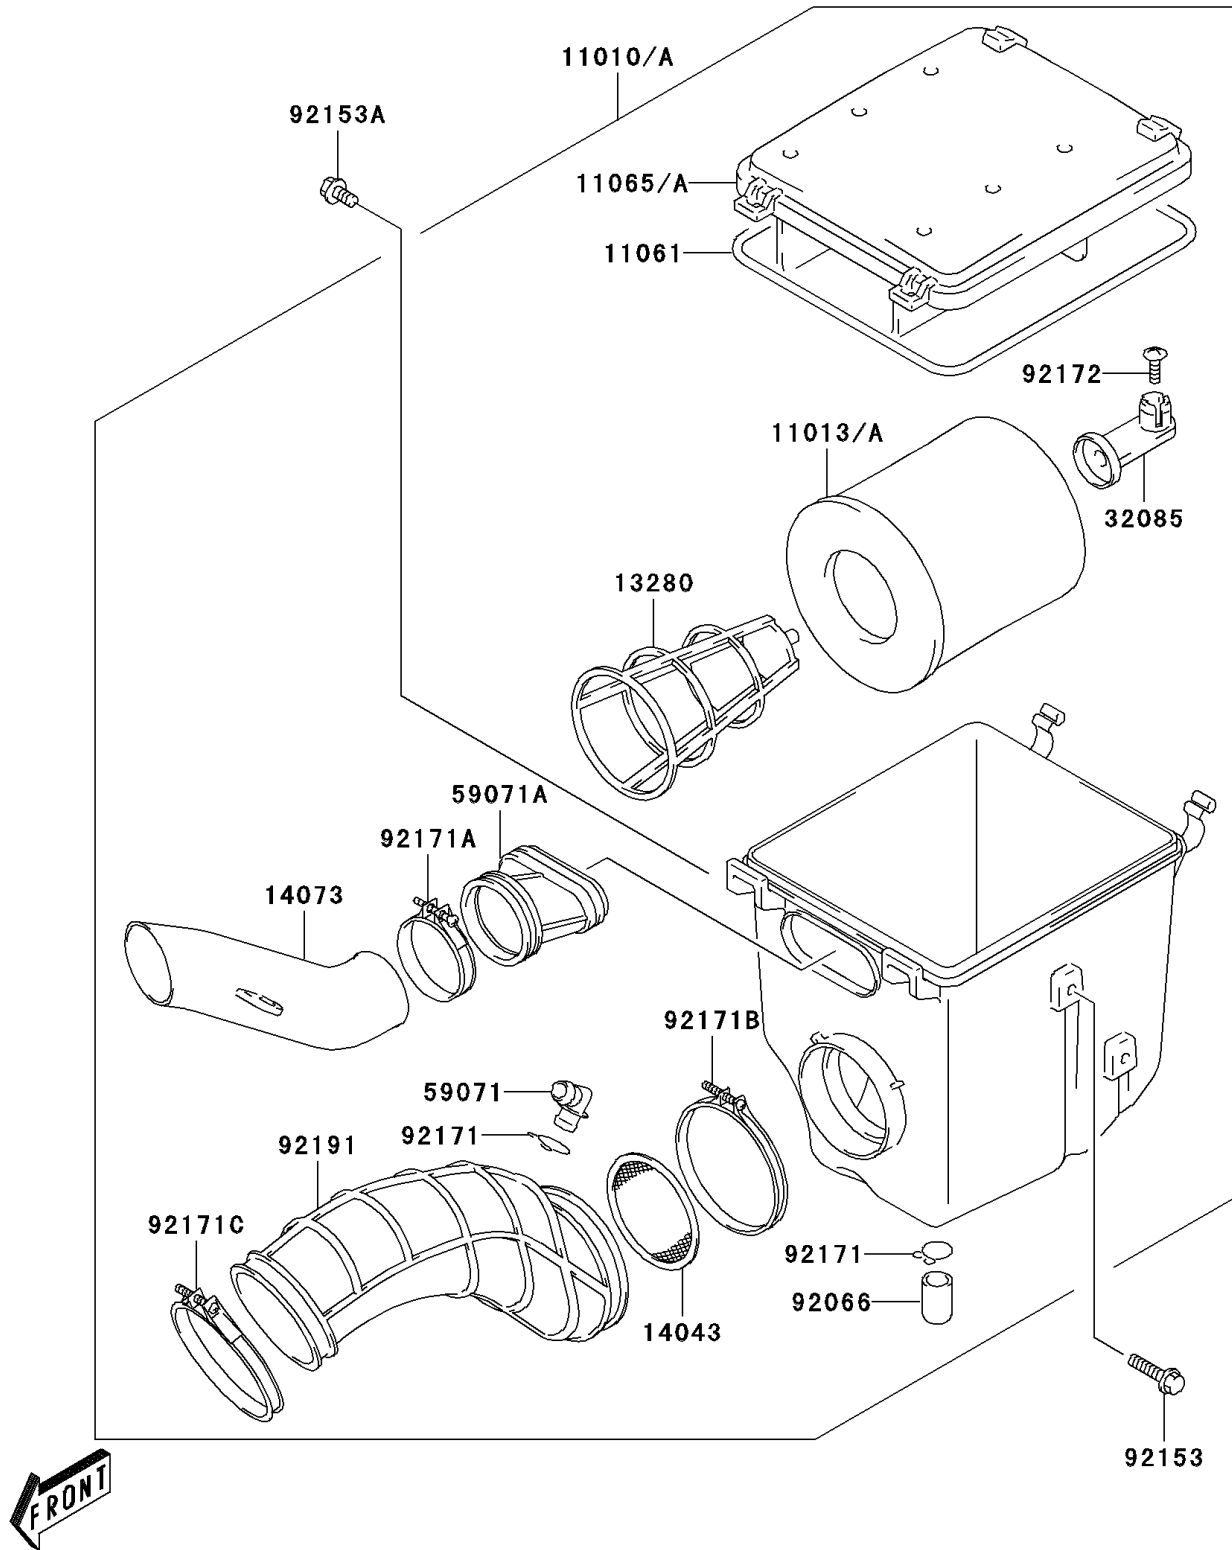

2003 KFX®400 PARTS DIAGRAM

Air Cleaner

E1130

2003 KFX®400 PARTS LIST

Air Cleaner

ITEM NAME	PART NUMBER	QUANTITY
FILTER-ASSY-AIR (Ref # 11010)	11010-S006	1
ELEMENT-AIR FILTER (Ref # 11013)	11013-S009	1
GASKET (Ref # 11061)	11061-S075	1
CAP,AIR CLEANER (Ref # 11065)	11065-S035	1
HOLDER (Ref # 13280)	13280-S024	1
FILTER (Ref # 14043)	14043-S004	1
DUCT,INLET (Ref # 14073)	14073-S011	1
STOPPER,HOLDER (Ref # 32085)	32085-S011	1
JOINT (Ref # 59071)	59071-S002	1
JOINT,INLET (Ref # 59071A)	59071-S005	1
PLUG (Ref # 92066)	92066-S004	1
BOLT (Ref # 92153)	92153-S002	1
BOLT (Ref # 92153A)	92153-S012	1
CLAMP (Ref # 92171)	92171-S006	1
CLAMP (Ref # 92171A)	92171-S089	1
CLAMP (Ref # 92171B)	92171-S091	1
CLAMP (Ref # 92171C)	92171-S102	1
SCREW (Ref # 92172)	92172-S055	1
TUBE,OUTLET (Ref # 92191)	92191-S060	1