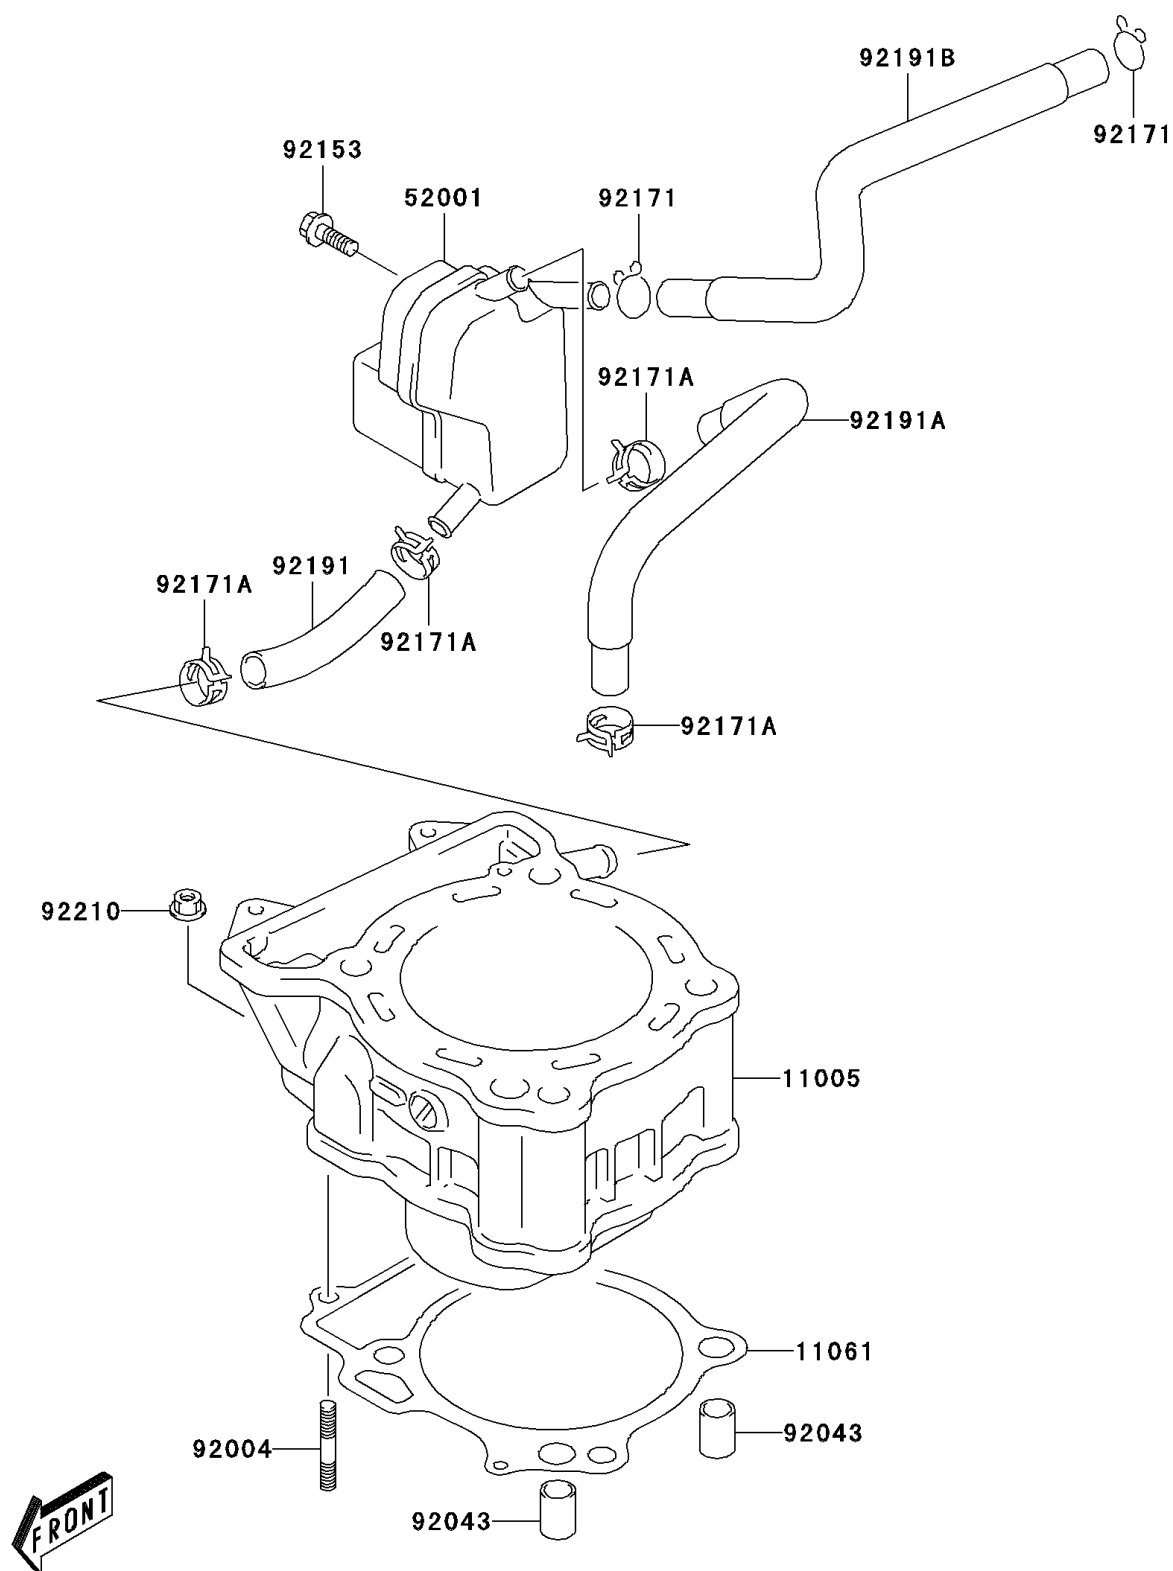

## 2003 KFX®400 PARTS DIAGRAM

Cylinder

E1121

## 2003 KFX®400 PARTS LIST

Cylinder

ITEM NAME	PART NUMBER	QUANTITY
CYLINDER-ENGINE (Ref # 11005)	11005-S007	1
GASKET,CYLINDER (Ref # 11061)	11061-S070	1
TANK-OIL (Ref # 52001)	52001-S005	1
STUD (Ref # 92004)	92004-S001	1
PIN (Ref # 92043)	92043-S003	1
BOLT (Ref # 92153)	92153-S143	1
CLAMP (Ref # 92171)	92171-S048	1
CLAMP,BREATHER HOSE (Ref # 92171A)	92171-S087	1
TUBE,BREATHER (Ref # 92191)	92191-S055	1
TUBE,BREATHER (Ref # 92191A)	92191-S056	1
TUBE,BREATHER (Ref # 92191B)	92191-S057	1
NUT (Ref # 92210)	92210-S004	1