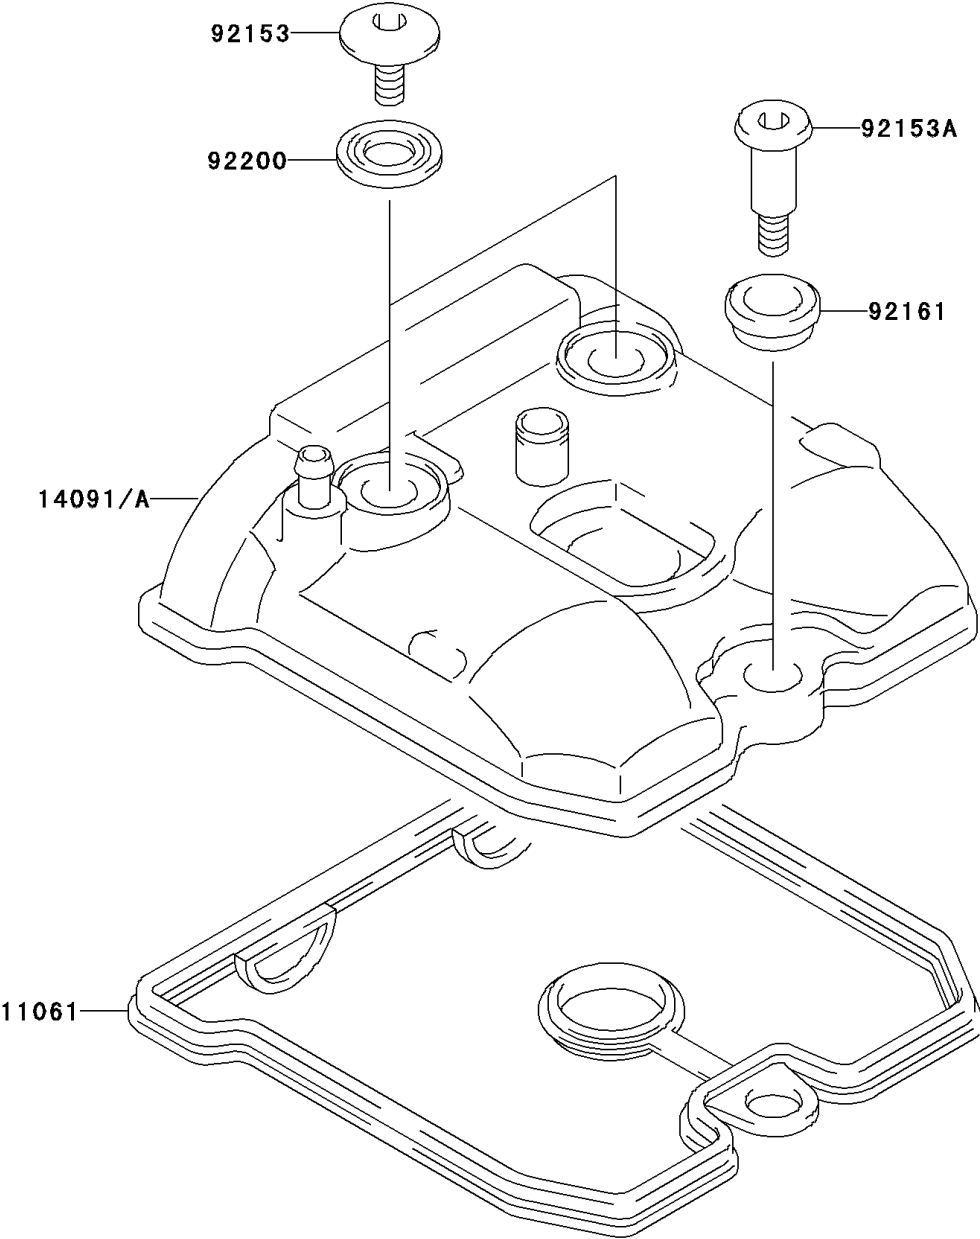

## 2003 KFX®400 PARTS DIAGRAM

Cylinder Head Cover

E1112

## 2003 KFX®400 PARTS LIST

Cylinder Head Cover

ITEM NAME	PART NUMBER	QUANTITY
GASKET,HEAD COVER (Ref # 11061)	11061-S069	1
COVER,CYLINDER HEAD (Ref # 14091)	14091-S079	1
BOLT,HEAD COVER,7X17.5 (Ref # 92153)	92153-S280	1
BOLT,HEAD COVER,7X31 (Ref # 92153A)	92153-S281	1
DAMPER,HEAD COVER BOLT (Ref # 92161)	92161-S092	1
WASHER (Ref # 92200)	92200-S015	1