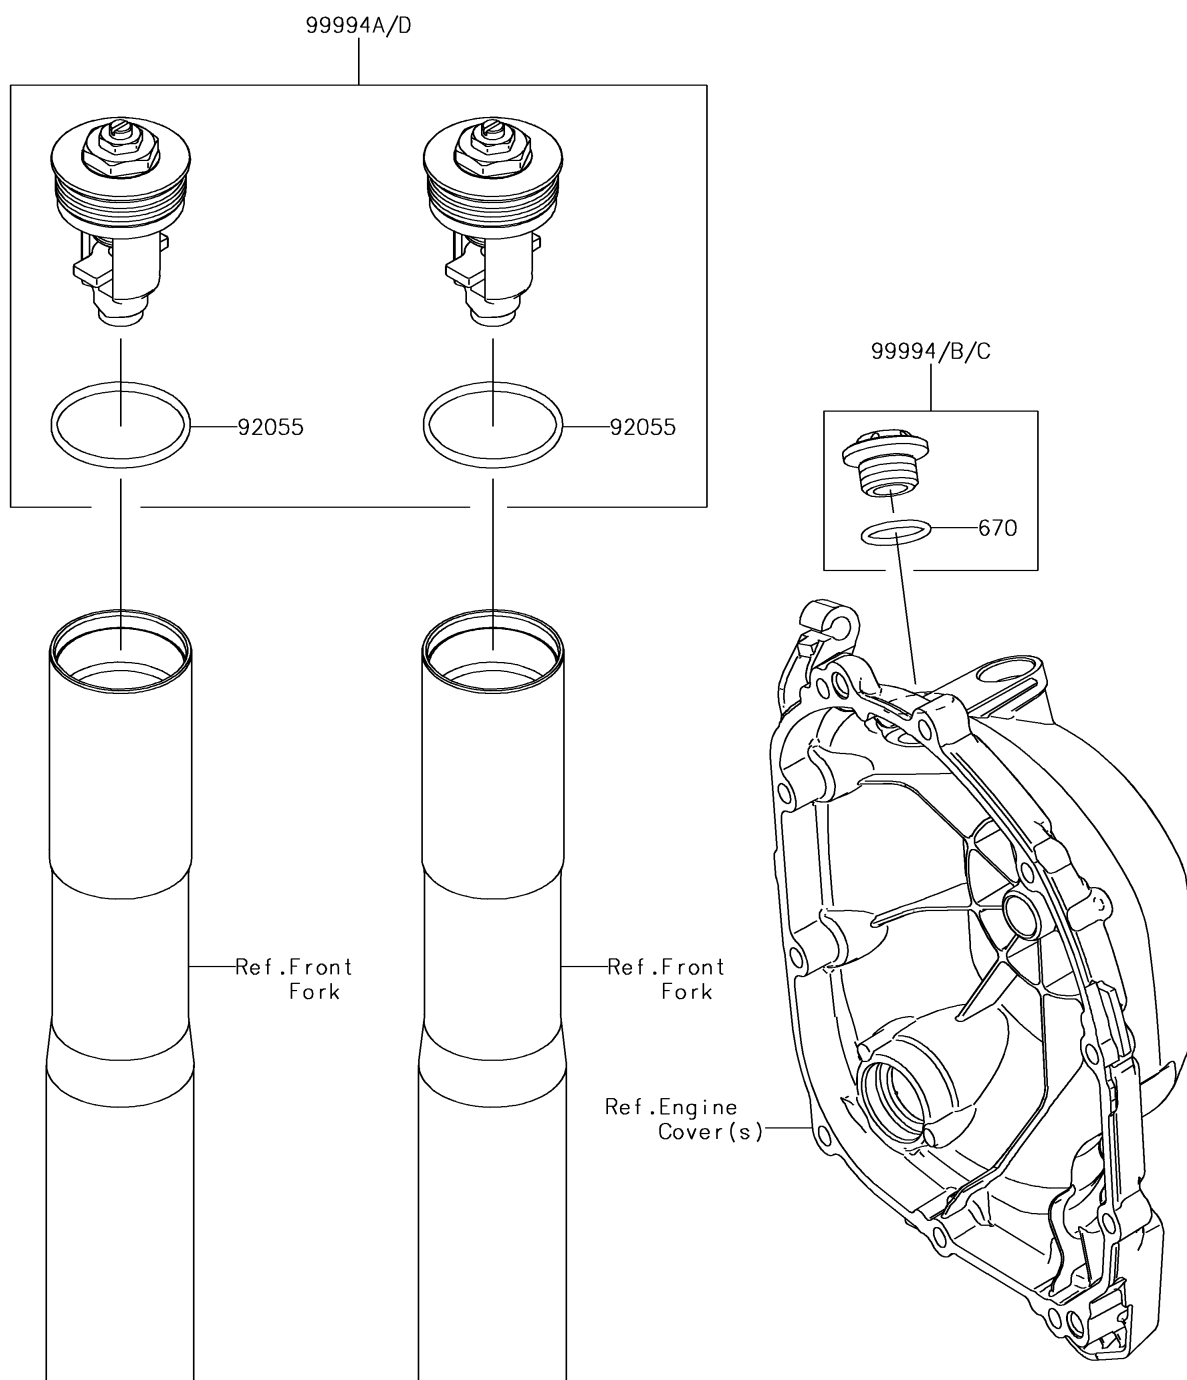

2018 Z900 RS PARTS DIAGRAM

Accessory(Cap)

F2910G

2018 Z900 RS PARTS LIST

Accessory(Cap)

ITEM NAME	PART NUMBER	QUANTITY
O RING,20MM (Ref # 670)	670B2020	1
RING-O (Ref # 92055)	92055-0145	1
KIT-ACC,OIL FILLER CAP,WHITE (Ref # 99994)	99994-1018	1
KIT-ACCESSORY,FORK CAP(BLACK) (Ref # 99994A)	99994-1019	1
KIT-ACC,OIL FILLER CAP,BLACK (Ref # 99994B)	99994-1105	1
KIT-ACC,OIL FILLER CAP,GOLD (Ref # 99994C)	99994-1106	1
KIT-ACCESSORY,FORK CAP(GOLD) (Ref # 99994D)	99994-1108	1