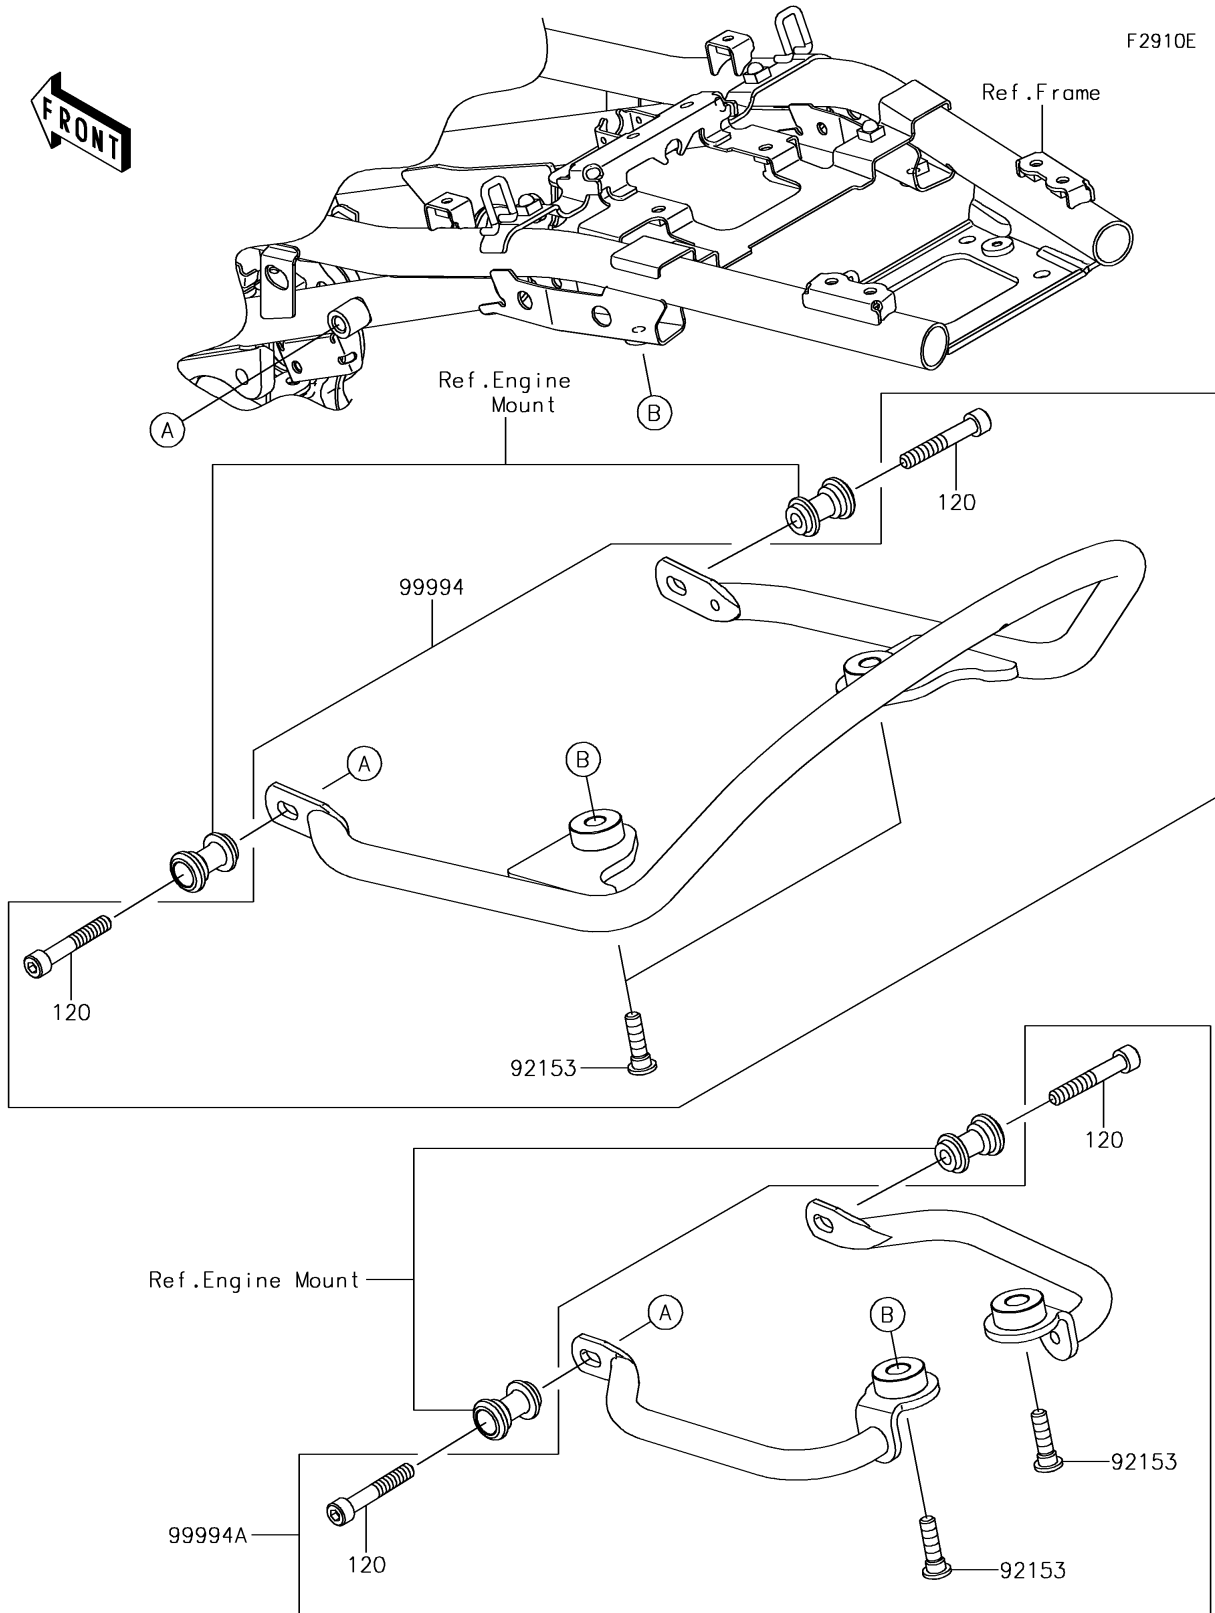

2018 Z900 RS PARTS DIAGRAM

Accessory(Grip)

2018 Z900 RS PARTS LIST

Accessory(Grip)

ITEM NAME	PART NUMBER	QUANTITY
BOLT-SOCKET,8X50 (Ref # 120)	120CC0850	1
BOLT,SOCKET,8X30 (Ref # 92153)	92153-1624	1
KIT-ACCESSORY,GRAB BAR (Ref # 99994)	99994-1013	1
KIT-ACCESSORY,SIDE GRIP (Ref # 99994A)	99994-1014	1