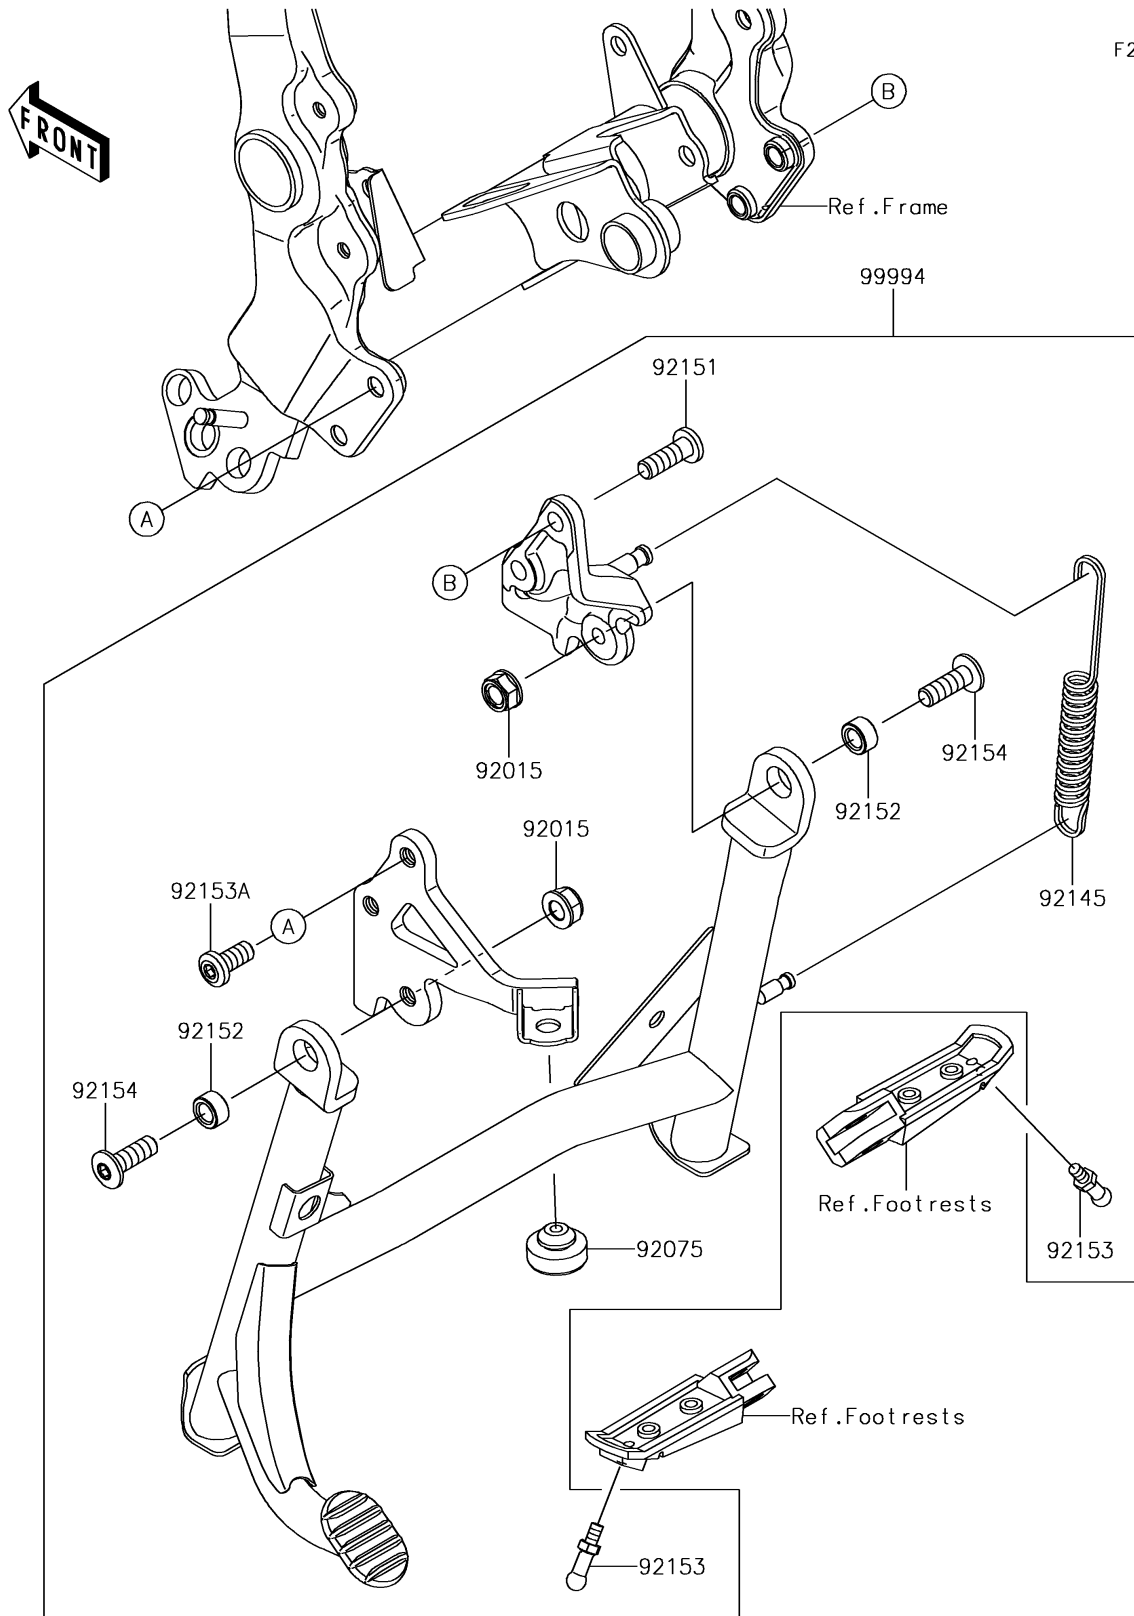

2018 Z900 RS PARTS DIAGRAM

Accessory(Center Stand)

F2910D

2018 Z900 RS PARTS LIST

Accessory(Center Stand)

ITEM NAME	PART NUMBER	QUANTITY
NUT,LOCK,FLANGED,10MM (Ref # 92015)	92015-1717	1
DAMPER (Ref # 92075)	92075-1045	1
SPRING,SIDE STAND (Ref # 92145)	92145-0071	1
BOLT,SOCKET,10X30 (Ref # 92151)	92151-1372	1
COLLAR,10X17X9 (Ref # 92152)	92152-1906	1
BOLT,BANK SENSOR (Ref # 92153)	92153-0303	1
BOLT,SOCKET,10X22 (Ref # 92153A)	92153-1477	1
BOLT,SOCKET,10X30 (Ref # 92154)	92154-1665	1
KIT-ACCESSORY,CENTER STAND (Ref # 99994)	99994-1017	1