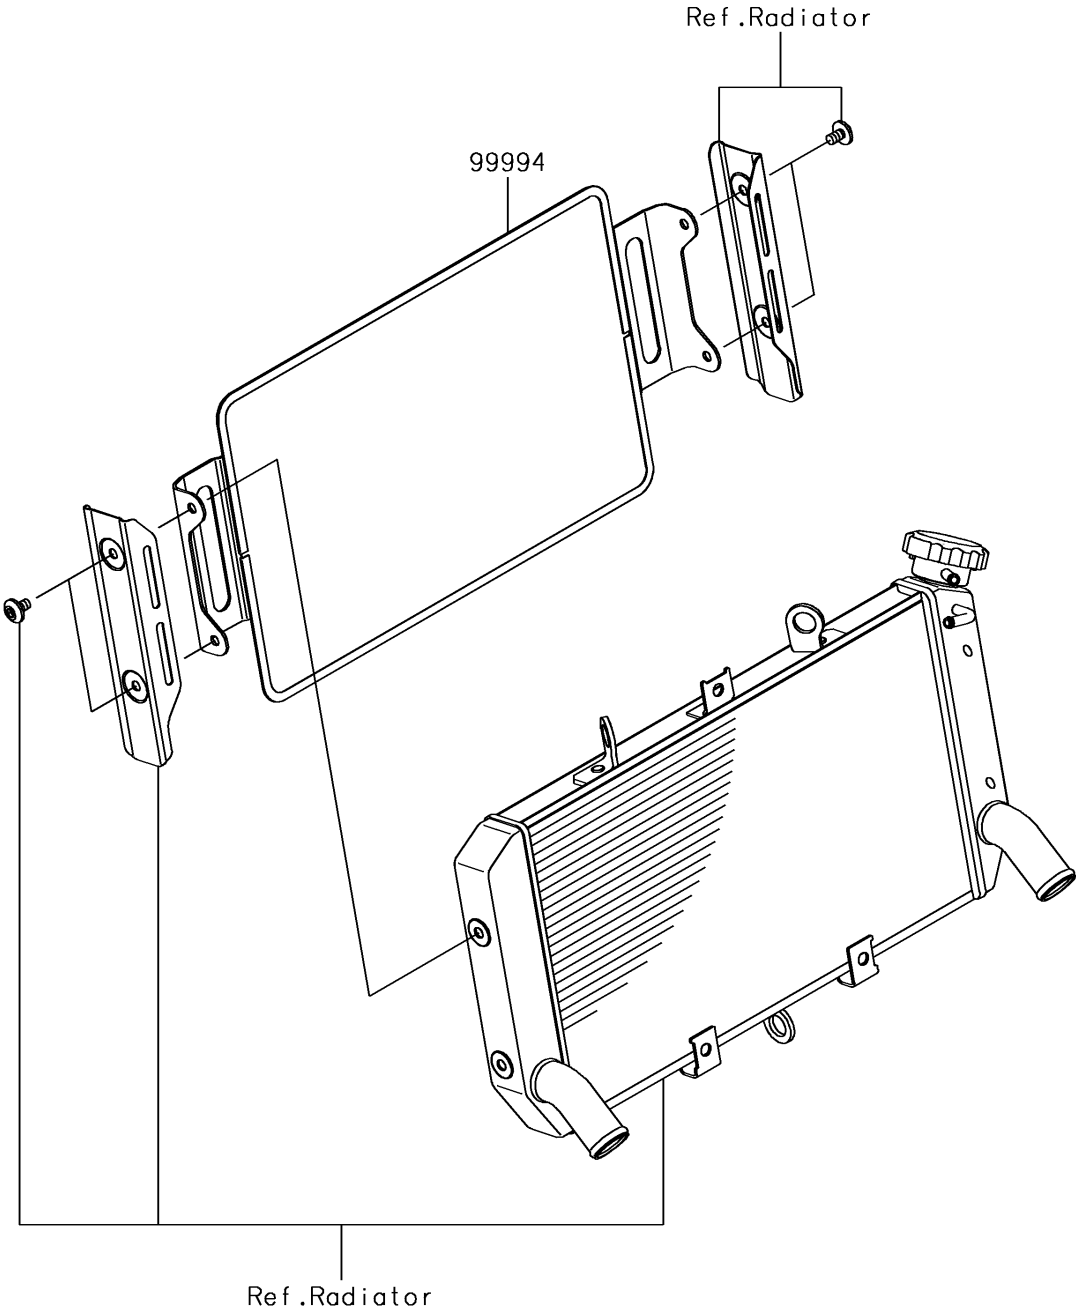

2018 Z900 RS PARTS DIAGRAM

Accessory(Radiator Guard)

F2910C

2018 Z900 RS PARTS LIST

Accessory(Radiator Guard)

ITEM NAME	PART NUMBER	QUANTITY
KIT-ACCESSORY,RADIATOR GUARD (Ref # 99994)	99994-1012	1