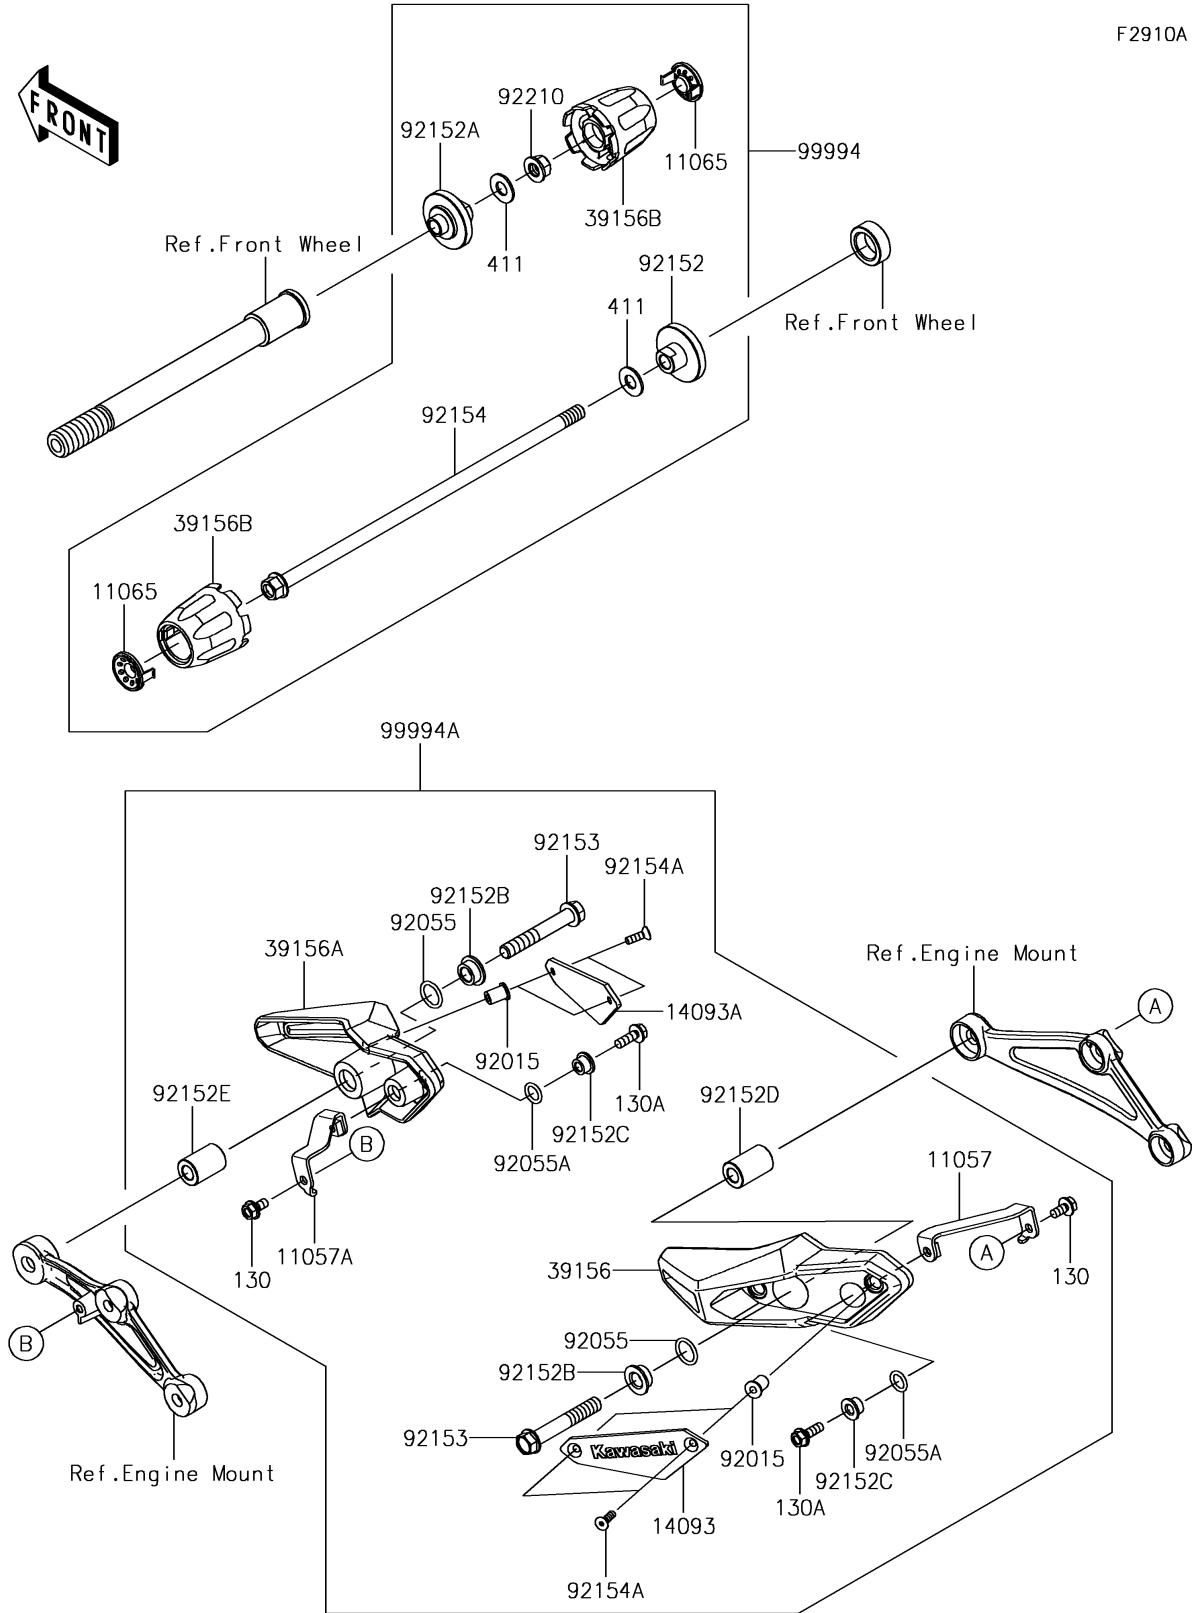

## 2018 Z900 RS PARTS DIAGRAM

Accessory(Slider)

## 2018 Z900 RS PARTS LIST

Accessory(Slider)

ITEM NAME	PART NUMBER	QUANTITY
BRACKET,LH (Ref # 11057)	11057-0922	1
BRACKET,RH (Ref # 11057A)	11057-0923	1
CAP,B.SILVER (Ref # 11065)	11065-0960-54N	1
BOLT-FLANGED,6X14 (Ref # 130)	130CB0614	1
BOLT-FLANGED,6X20 (Ref # 130A)	130CB0620	1
COVER,LH (Ref # 14093)	14093-0516	1
COVER,RH (Ref # 14093A)	14093-0517	1
PAD,LH (Ref # 39156)	39156-2123	1
PAD,RH (Ref # 39156A)	39156-2124	1
PAD,AXLE SLIDER (Ref # 39156B)	39156-2212	1
WASHER-PLAIN,10MM (Ref # 411)	411AA1000	1
NUT,WELL,5MM (Ref # 92015)	92015-1757	1
RING-O,15.8X2.4 (Ref # 92055)	92055-0884	1
RING-O,11X2.4 (Ref # 92055A)	92055-0885	1
COLLAR,LH (Ref # 92152)	92152-2272	1
COLLAR,RH (Ref # 92152A)	92152-2273	1
COLLAR,10.5X22X8.1 (Ref # 92152B)	92152-2334	1
COLLAR,6.5X16X8.1 (Ref # 92152C)	92152-2335	1
COLLAR,10.5X20X30.7 (Ref # 92152D)	92152-2435	1
COLLAR,10.5X20X28.5 (Ref # 92152E)	92152-2436	1
BOLT,FLANGED,10X65 (Ref # 92153)	92153-1931	1
BOLT,AXLE,10X300 (Ref # 92154)	92154-2250	1
BOLT,SOCKET,5X16 (Ref # 92154A)	92154-2669	1
NUT,LOCK,FLANGED,10MM (Ref # 92210)	92210-1139	1
KIT-ACCESSORY,FR AXLE SLIDER (Ref # 99994)	99994-0837	1
KIT-ACCESSORY,SLIDER (Ref # 99994A)	99994-1010	1