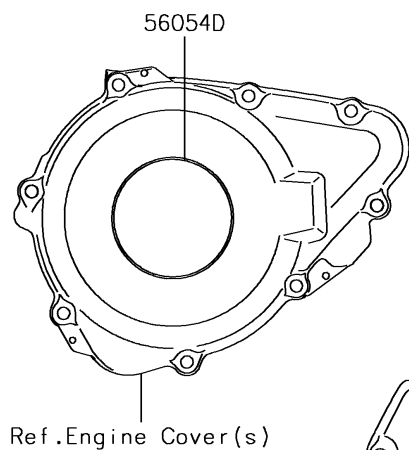

2018 Z900 RS PARTS DIAGRAM

Decals(Black)(CJF)

F2861

2018 Z900 RS PARTS LIST

Decals(Black)(CJF)

ITEM NAME	PART NUMBER	QUANTITY
MARK,FUEL TANK,LH,KAWASAKI,3D (Ref # 56054)	56054-2282	1
MARK,FUEL TANK,RH,KAWASAKI,3D (Ref # 56054A)	56054-2283	1
MARK,SIDE COVER,LH,Z900RS,3D (Ref # 56054B)	56054-2284	1
MARK,SIDE COVER,RH,Z900RS,3D (Ref # 56054C)	56054-2285	1
MARK,GENERATOR COVER (Ref # 56054D)	56054-2379	1
MARK,PULSAR COVER (Ref # 56054E)	56054-2380	1
PATTERN,FUEL TANK,LH (Ref # 56075)	56075-4169	1
PATTERN,FUEL TANK,RH (Ref # 56075A)	56075-4170	1