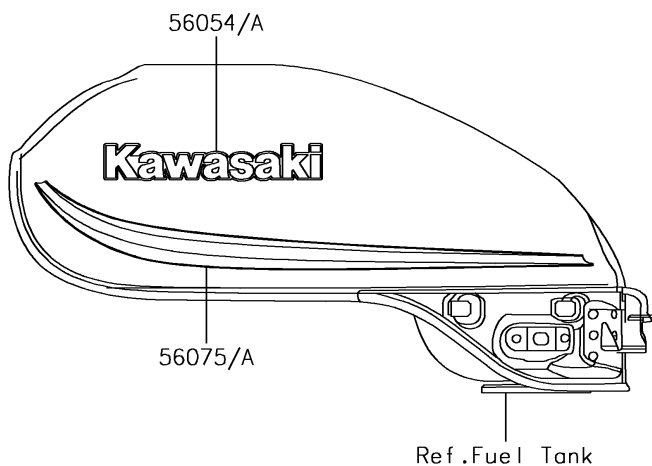

2018 Z900 RS PARTS DIAGRAM

Decals(Black)(CJF)

F2861

2018 Z900 RS PARTS LIST

Decals(Black)(CJF)

ITEM NAME	PART NUMBER	QUANTITY
MARK,FUEL TANK,LH,KAWASAKI,3D (Ref # 56054)	56054-2282	1
MARK,FUEL TANK,RH,KAWASAKI,3D (Ref # 56054A)	56054-2283	1
MARK,SIDE COVER,LH,Z900RS,3D (Ref # 56054B)	56054-2284	1
MARK,SIDE COVER,RH,Z900RS,3D (Ref # 56054C)	56054-2285	1
MARK,GENERATOR COVER (Ref # 56054D)	56054-2379	1
MARK,PULSAR COVER (Ref # 56054E)	56054-2380	1
PATTERN,FUEL TANK,LH (Ref # 56075)	56075-4169	1
PATTERN,FUEL TANK,RH (Ref # 56075A)	56075-4170	1