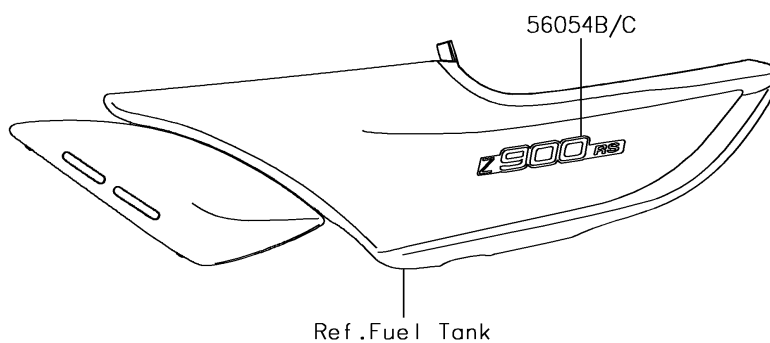

2018 Z900 RS PARTS DIAGRAM

Decals(Black)(CJF)

F2861

2018 Z900 RS PARTS LIST

Decals(Black)(CJF)

ITEM NAME	PART NUMBER	QUANTITY
MARK,FUEL TANK,LH,KAWASAKI,3D (Ref # 56054)	56054-2282	1
MARK,FUEL TANK,RH,KAWASAKI,3D (Ref # 56054A)	56054-2283	1
MARK,SIDE COVER,LH,Z900RS,3D (Ref # 56054B)	56054-2284	1
MARK,SIDE COVER,RH,Z900RS,3D (Ref # 56054C)	56054-2285	1
MARK,GENERATOR COVER (Ref # 56054D)	56054-2379	1
MARK,PULSAR COVER (Ref # 56054E)	56054-2380	1
PATTERN,FUEL TANK,LH (Ref # 56075)	56075-4169	1
PATTERN,FUEL TANK,RH (Ref # 56075A)	56075-4170	1