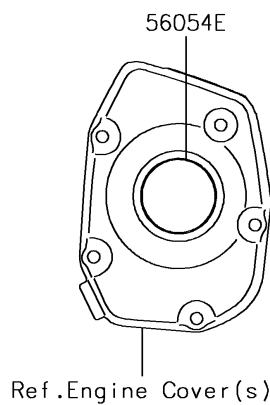

2018 Z900 RS PARTS DIAGRAM

Decals(Black)(CJF)

F2861

2018 Z900 RS PARTS LIST

Decals(Black)(CJF)

ITEM NAME	PART NUMBER	QUANTITY
MARK,FUEL TANK,LH,KAWASAKI,3D (Ref # 56054)	56054-2282	1
MARK,FUEL TANK,RH,KAWASAKI,3D (Ref # 56054A)	56054-2283	1
MARK,SIDE COVER,LH,Z900RS,3D (Ref # 56054B)	56054-2284	1
MARK,SIDE COVER,RH,Z900RS,3D (Ref # 56054C)	56054-2285	1
MARK,GENERATOR COVER (Ref # 56054D)	56054-2379	1
MARK,PULSAR COVER (Ref # 56054E)	56054-2380	1
PATTERN,FUEL TANK,LH (Ref # 56075)	56075-4169	1
PATTERN,FUEL TANK,RH (Ref # 56075A)	56075-4170	1