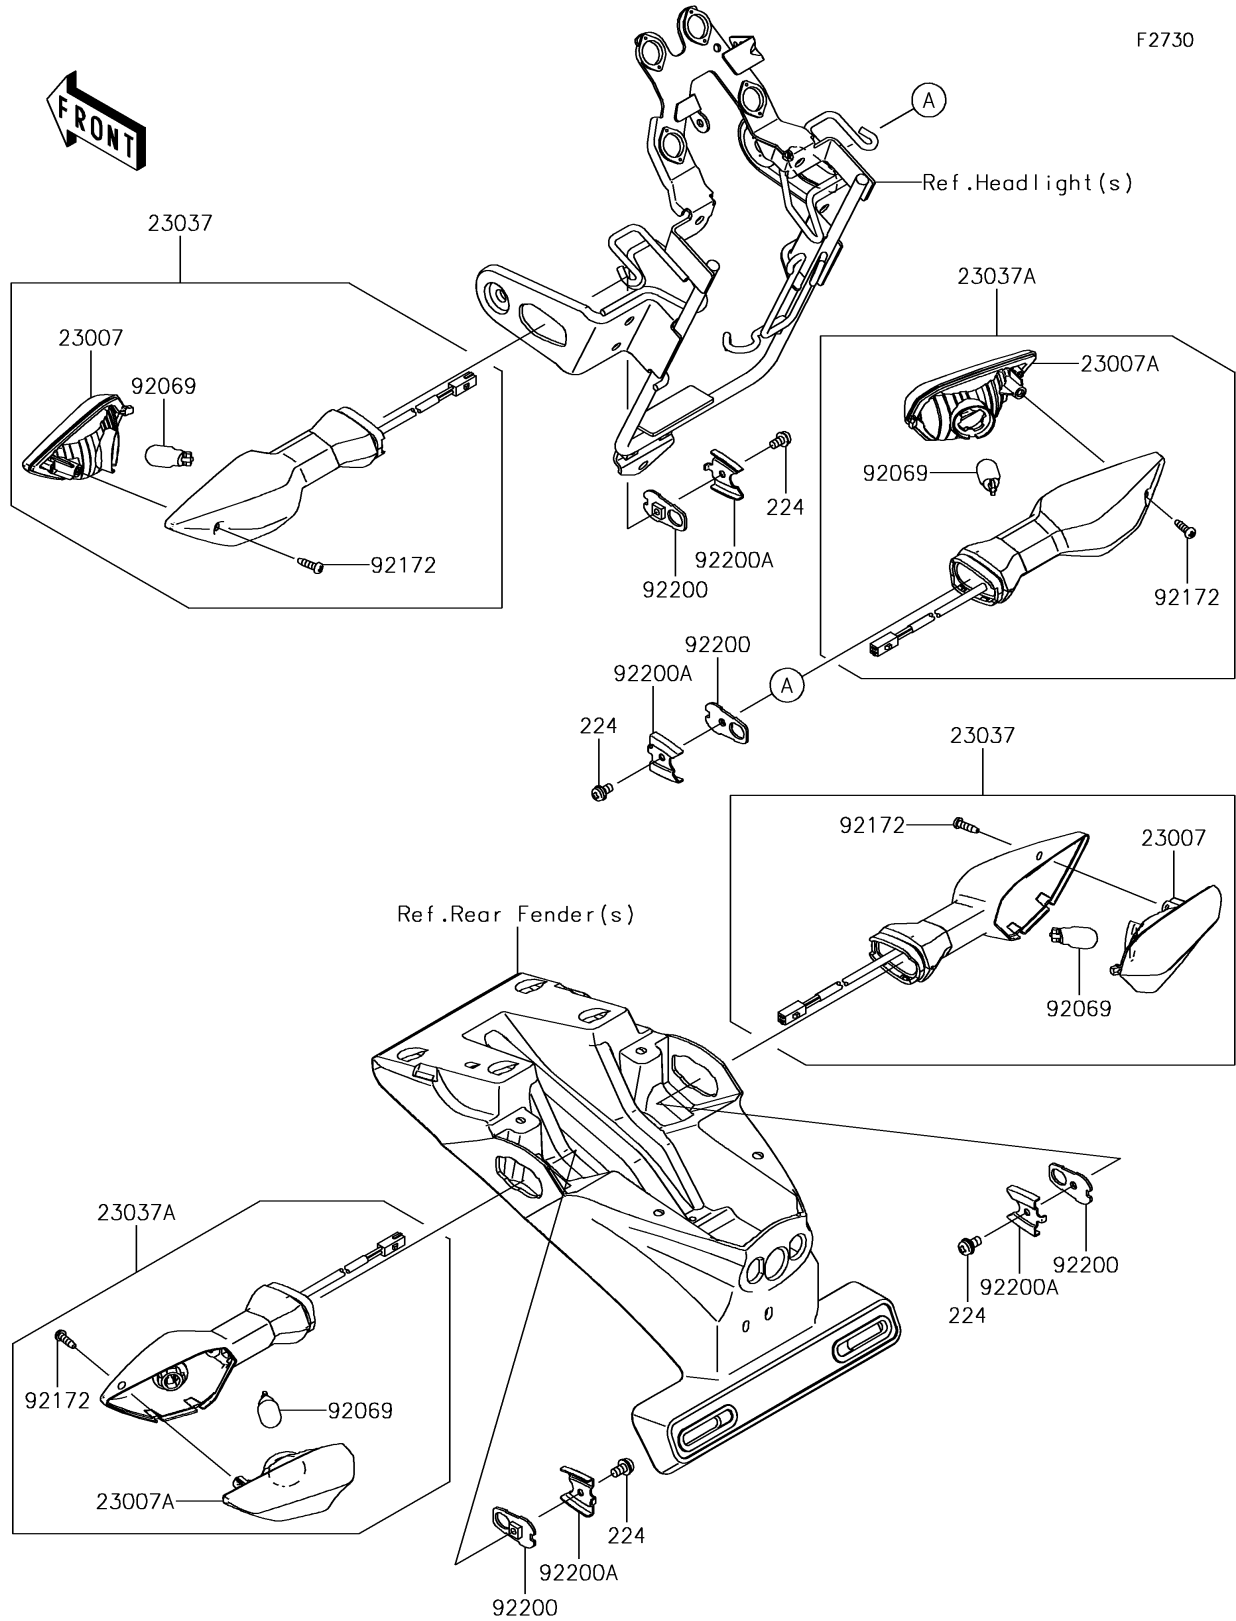

2018 Z900 RS PARTS DIAGRAM

Turn Signals

2018 Z900 RS PARTS LIST

Turn Signals

ITEM NAME	PART NUMBER	QUANTITY
SCREW-PAN-WP-CROS,4X8 (Ref # 224)	224AB0408	1
LENS-COMP (Ref # 23007)	23007-0205	1
LENS-COMP (Ref # 23007A)	23007-0206	1
LAMP-ASSY-SIGNAL (Ref # 23037)	23037-0362	1
LAMP-ASSY-SIGNAL (Ref # 23037A)	23037-0363	1
BULB,12V 10W (Ref # 92069)	92069-0090	1
SCREW,4X14 (Ref # 92172)	92172-1117	1
WASHER,NUT 4MM (Ref # 92200)	92200-0854	1
WASHER (Ref # 92200A)	92200-0855	1