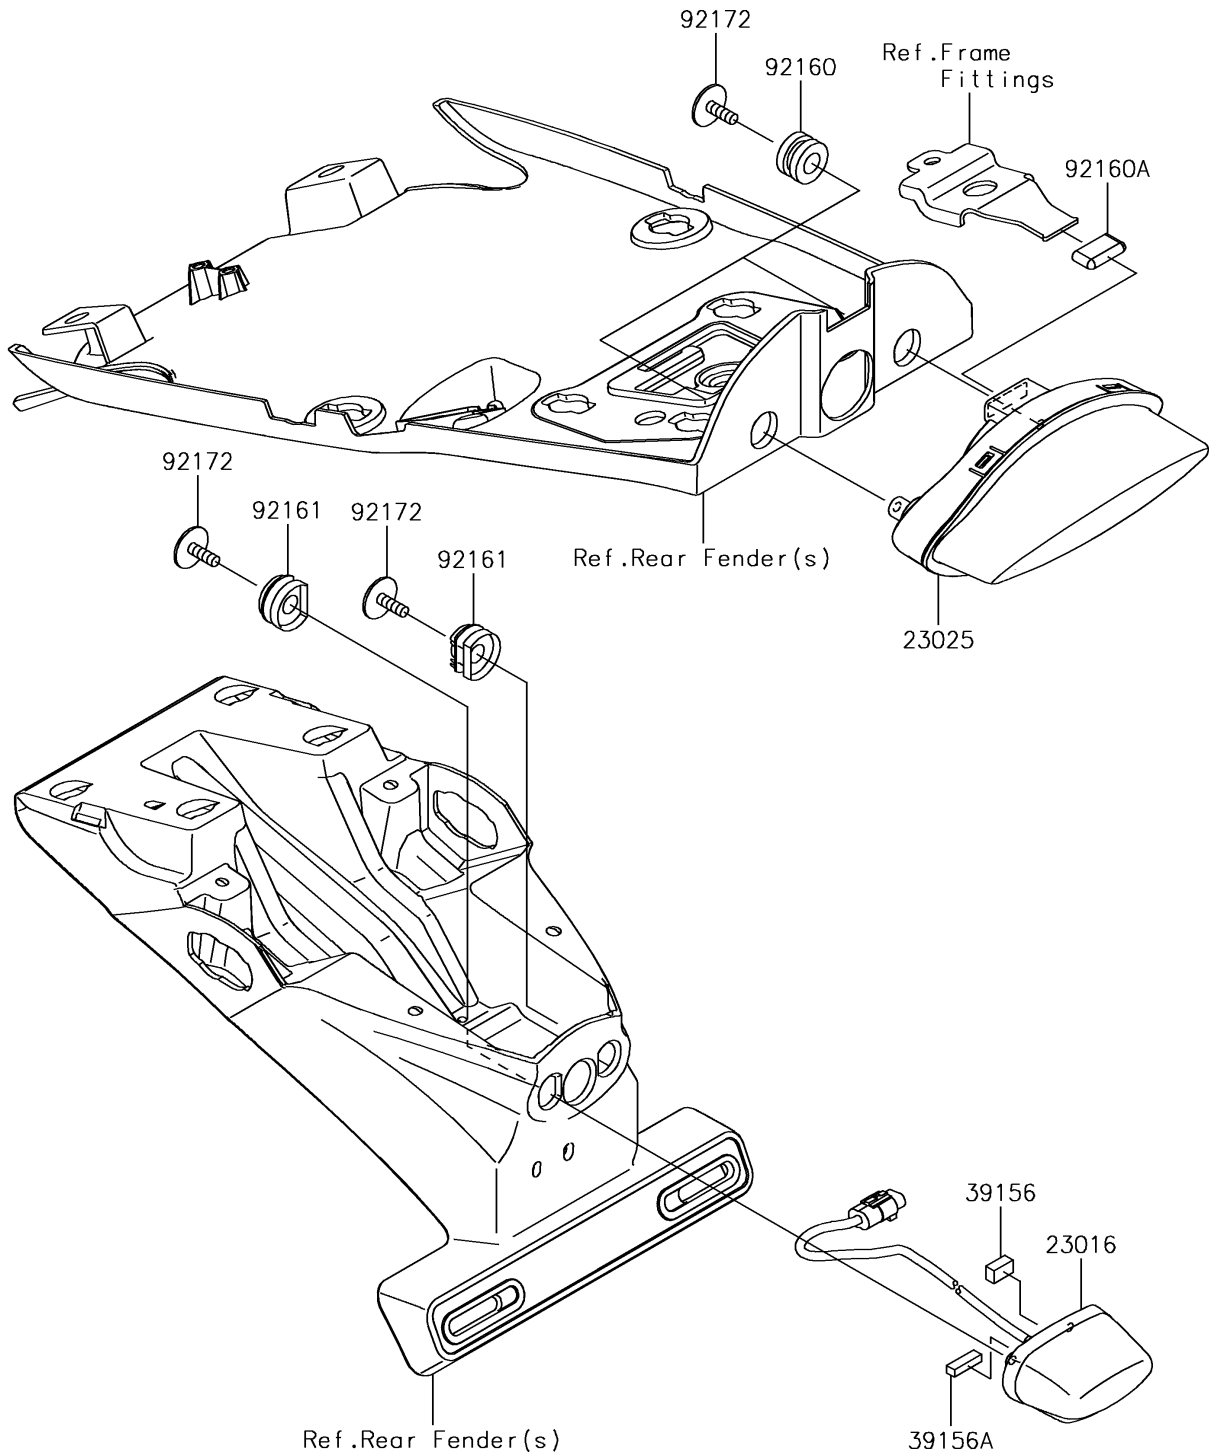

2018 Z900 RS PARTS DIAGRAM

Taillight(s)

F2720

2018 Z900 RS PARTS LIST

Taillight(s)

ITEM NAME	PART NUMBER	QUANTITY
LAMP-ASSY,LICENSE,LED (Ref # 23016)	23016-0618	1
LAMP-TAIL,LED (Ref # 23025)	23025-0368	1
PAD,7X12X5 (Ref # 39156)	39156-2292	1
PAD,4X17X5 (Ref # 39156A)	39156-2293	1
DAMPER,10X20X12 (Ref # 92160)	92160-1167	1
DAMPER (Ref # 92160A)	92160-1190	1
DAMPER (Ref # 92161)	92161-2128	1
SCREW,TAPTITE,5X16 (Ref # 92172)	92172-0481	1