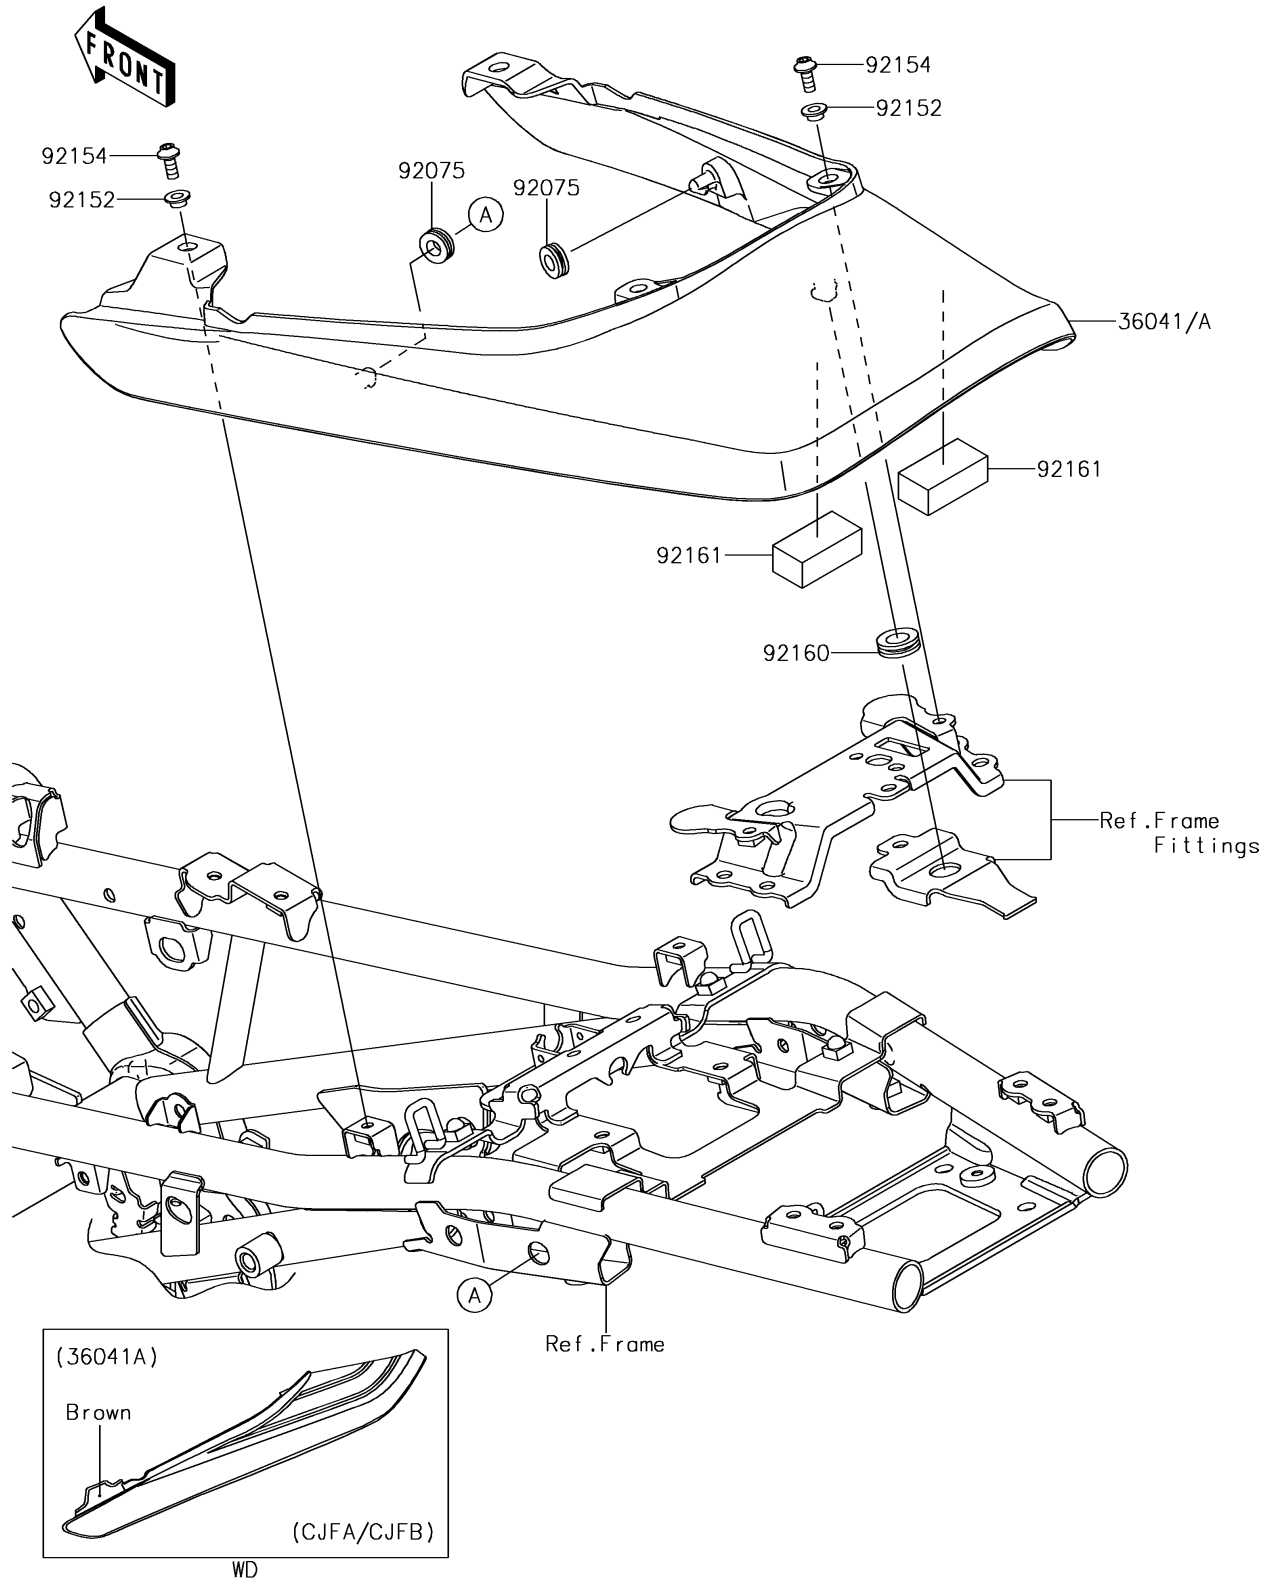

2018 Z900 RS PARTS DIAGRAM

Side Covers

F2611

2018 Z900 RS PARTS LIST

Side Covers

ITEM NAME	PART NUMBER	QUANTITY
COVER-TAIL,M.S.BLACK (Ref # 36041)	36041-0035-660	1
DAMPER (Ref # 92075)	92075-161	1
COLLAR (Ref # 92152)	92152-0451	1
BOLT,SOCKET,5X12 (Ref # 92154)	92154-1421	1
DAMPER (Ref # 92160)	92160-1278	1
DAMPER,20X40X15 (Ref # 92161)	92161-1608	1