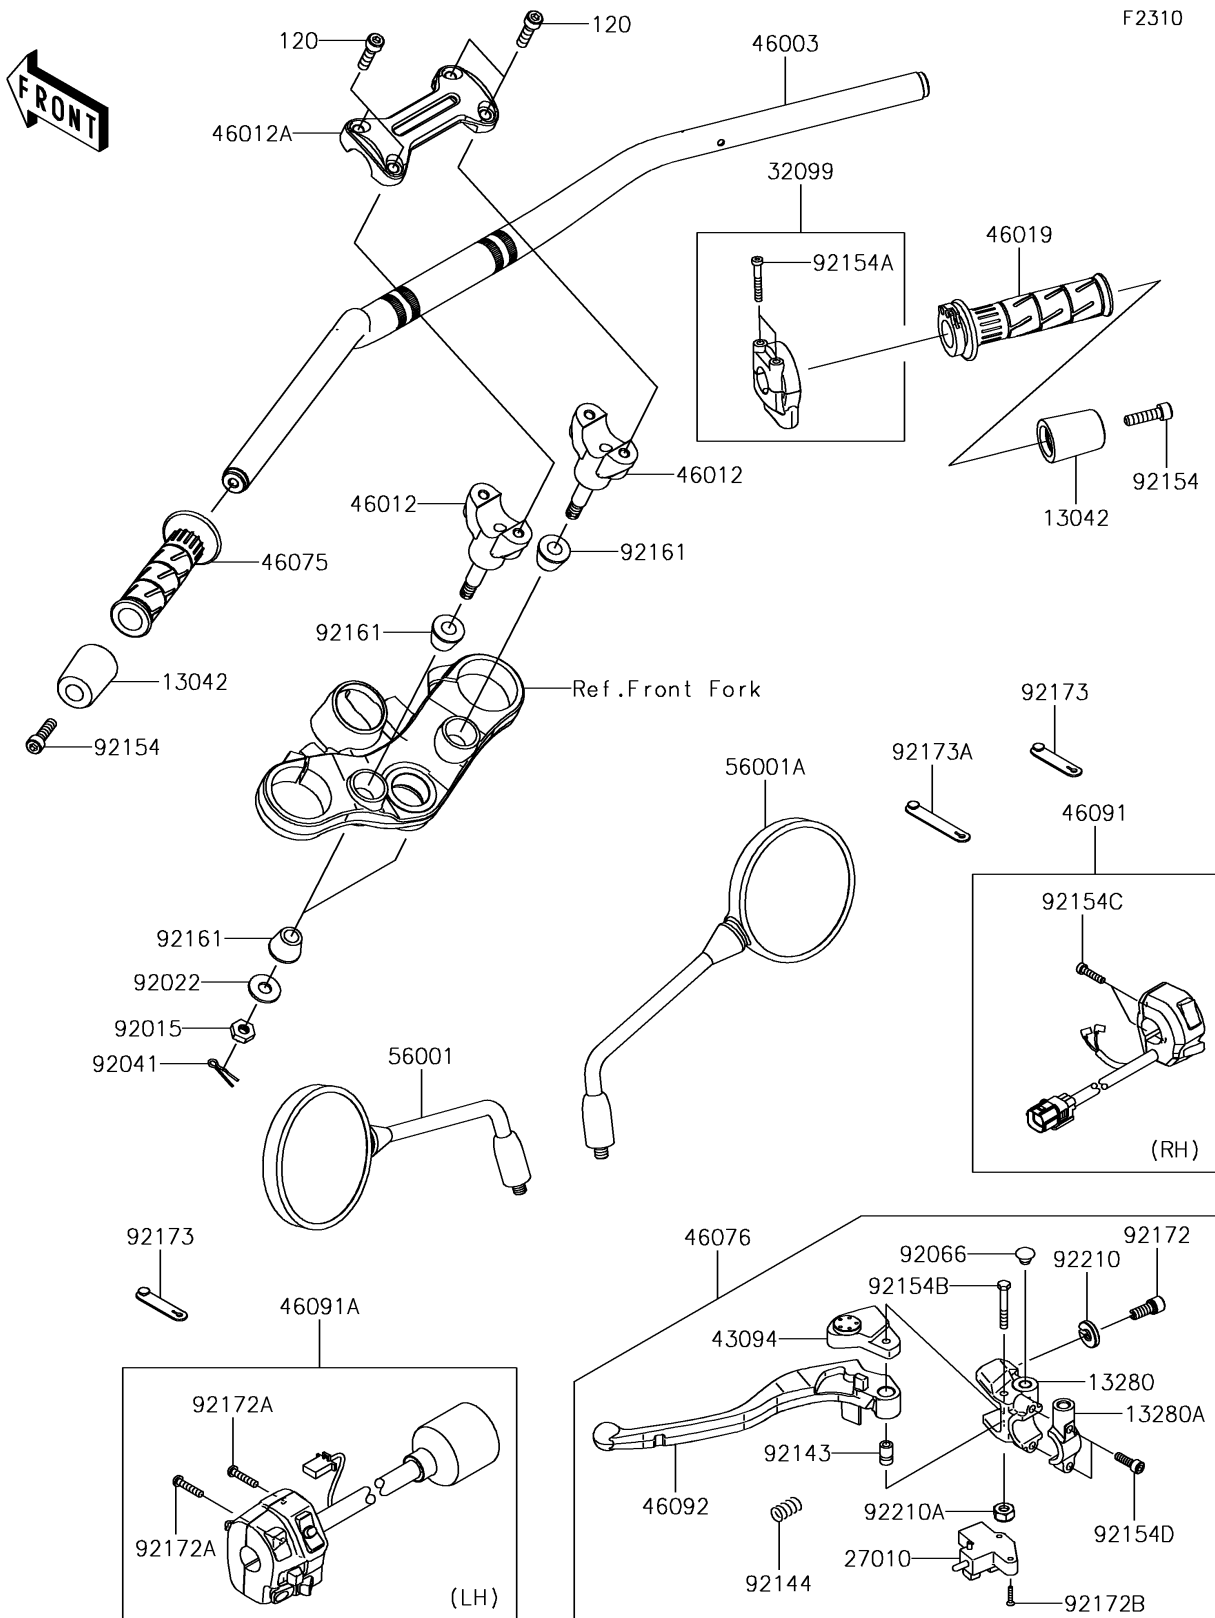

2018 Z900 RS PARTS DIAGRAM

Handlebar

2018 Z900 RS PARTS LIST

Handlebar

ITEM NAME	PART NUMBER	QUANTITY
BOLT-SOCKET,8X30 (Ref # 120)	120CC0830	1
WEIGHT,HANDLE (Ref # 13042)	13042-5007	1
HOLDER,CLUTCH LEVER (Ref # 13280)	13280-0248	1
HOLDER,CLUTCH LEVER (Ref # 13280A)	13280-0772	1
SWITCH,CLUTCH (Ref # 27010)	27010-0854	1
CASE,THROTTLE (Ref # 32099)	32099-0767	1
ADJUSTER (Ref # 43094)	43094-0008	1
HANDLE (Ref # 46003)	46003-0687	1
HOLDER-HANDLE,LWR,F.S.BLACK (Ref # 46012)	46012-0381-18R	1
HOLDER-HANDLE,UPP,F.S.BLACK (Ref # 46012A)	46012-0382-18R	1
GRIP-ASSY,THROTTLE (Ref # 46019)	46019-0001	1
GRIP,HANDLE,LH (Ref # 46075)	46075-1144	1
LEVER-ASSY-GRIP (Ref # 46076)	46076-0139	1
HOUSING-ASSY-CONTROL,RH (Ref # 46091)	46091-0423	1
HOUSING-ASSY-CONTROL,LH (Ref # 46091A)	46091-0424	1
LEVER-GRIP (Ref # 46092)	46092-0570	1
MIRROR-ASSY,LH (Ref # 56001)	56001-0372	1
MIRROR-ASSY,RH (Ref # 56001A)	56001-0373	1
NUT,LOCK,10MM (Ref # 92015)	92015-1962	1
WASHER,10.5X26X2.3,BLACK (Ref # 92022)	92022-1396	1
COTTER,8MM (Ref # 92041)	92041-1060	1
PLUG,9.5X8,POLYETHYLENE (Ref # 92066)	92066-1077	1
COLLAR (Ref # 92143)	92143-1379	1
SPRING (Ref # 92144)	92144-1467	1
BOLT,SOCKET,8X30 (Ref # 92154)	92154-0502	1
BOLT,SOCKET,5X35 (Ref # 92154A)	92154-1530	1
BOLT (Ref # 92154B)	92154-2318	1
BOLT,5X22 (Ref # 92154C)	92154-2483	1
BOLT,SOCKET,6X20 (Ref # 92154D)	92154-2644	1

2018 Z900 RS PARTS LIST

Handlebar

ITEM NAME	PART NUMBER	QUANTITY
DAMPER,HANDLE HOLDER (Ref # 92161)	92161-0113	1
SCREW (Ref # 92172)	92172-1138	1
SCREW-PAN-CROS,5X25 (Ref # 92172A)	92172-1140	1
SCREW,3X16 (Ref # 92172B)	92172-1185	1
CLAMP,RUBBER PLATE (Ref # 92173)	92173-1229	1
CLAMP (Ref # 92173A)	92173-1526	1
NUT (Ref # 92210)	92210-1519	1
NUT,LOCK,6MM (Ref # 92210A)	92210-1544	1