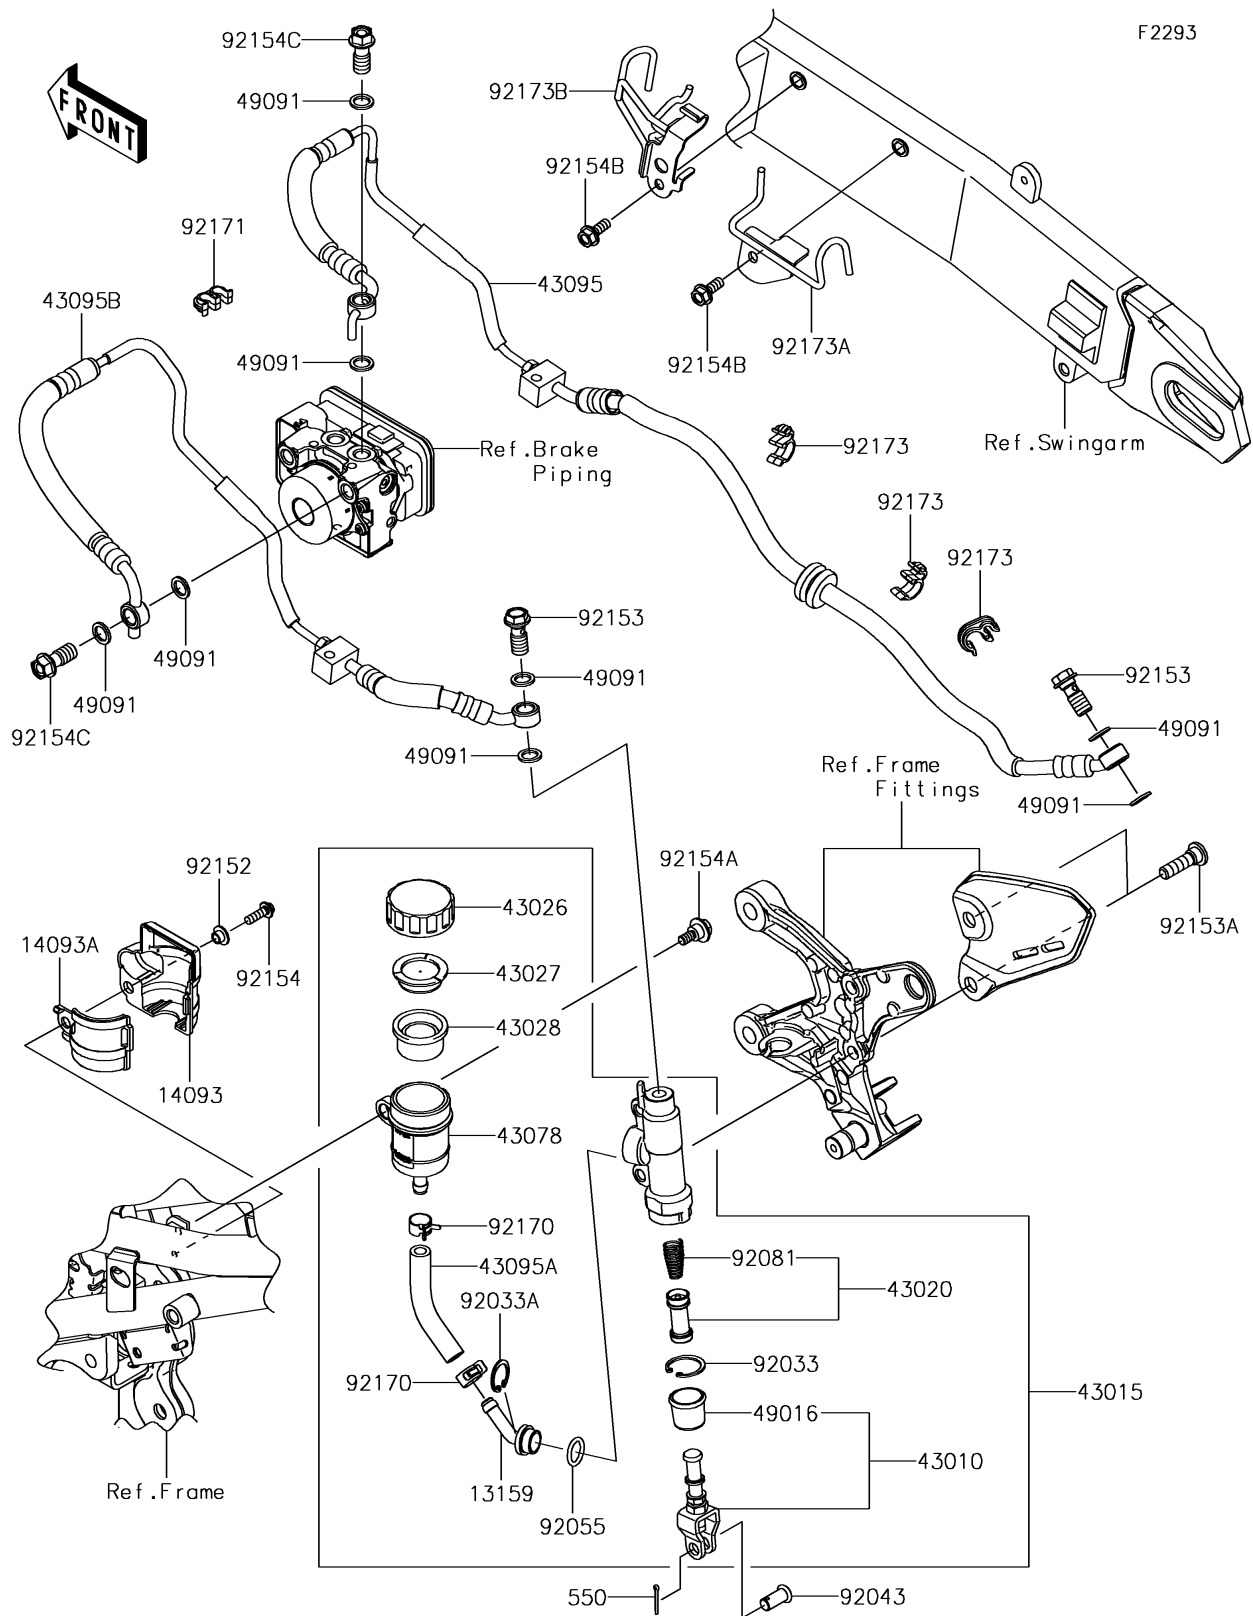

2018 Z900 RS PARTS DIAGRAM

Rear Master Cylinder

2018 Z900 RS PARTS LIST

Rear Master Cylinder

ITEM NAME	PART NUMBER	QUANTITY
CONNECTOR (Ref # 13159)	13159-0008	1
COVER,RR RESERVOIR,OUTER (Ref # 14093)	14093-0653	1
COVER,RR RESERVOIR,INNER (Ref # 14093A)	14093-0654	1
ROD-ASSY-BRAKE (Ref # 43010)	43010-0020	1
CYLINDER-ASSY-MASTER,RR (Ref # 43015)	43015-0664	1
PISTON-COMP-BRAKE (Ref # 43020)	43020-1057	1
CAP-BRAKE (Ref # 43026)	43026-0009	1
PLATE-DIAPHRAGM (Ref # 43027)	43027-1053	1
DIAPHRAGM (Ref # 43028)	43028-1065	1
RESERVOIR (Ref # 43078)	43078-0060	1
HOSE-BRAKE,ABS UNIT-RR CALIPER (Ref # 43095)	43095-1481	1
HOSE-BRAKE (Ref # 43095A)	43095-1496	1
HOSE-BRAKE,RR M/CYL.-ABS UNIT (Ref # 43095B)	43095-1517	1
COVER-SEAL,BRAKE PISTON (Ref # 49016)	49016-1103	1
WASHER-SEAL,10.1X14.5X1.5 (Ref # 49091)	49091-0001	1
PIN-COTTER,2.0X15 (Ref # 550)	550AA2015	1
RING-SNAP,20.9X24.6X1.2 (Ref # 92033)	92033-0079	1
RING-SNAP,20.5MM (Ref # 92033A)	92033-1186	1
PIN,8X17 (Ref # 92043)	92043-0104	1
RING-O,14.8X2.4 (Ref # 92055)	92055-0741	1
SPRING,MASTER CYLINDER (Ref # 92081)	92081-1737	1
COLLAR,5.3X7.3X5.3 (Ref # 92152)	92152-2190	1
BOLT,OIL,L=23 (Ref # 92153)	92153-0627	1
BOLT,SOCKET,8X30 (Ref # 92153A)	92153-1624	1
BOLT,SOCKET,5X16 (Ref # 92154)	92154-0209	1
BOLT,FLANGED,6X16 (Ref # 92154A)	92154-0385	1
BOLT,FLANGED,6X16 (Ref # 92154B)	92154-0899	1
BOLT,BANJO,10X22 (Ref # 92154C)	92154-1138	1
CLAMP,HOSE (Ref # 92170)	92170-1091	1

2018 Z900 RS PARTS LIST

Rear Master Cylinder

ITEM NAME	PART NUMBER	QUANTITY
CLAMP (Ref # 92171)	92171-0817	1
CLAMP,HOSE & SENSOR (Ref # 92173)	92173-1796	1
CLAMP,SWA,RR (Ref # 92173A)	92173-1801	1
CLAMP,SWA,FR (Ref # 92173B)	92173-1903	1