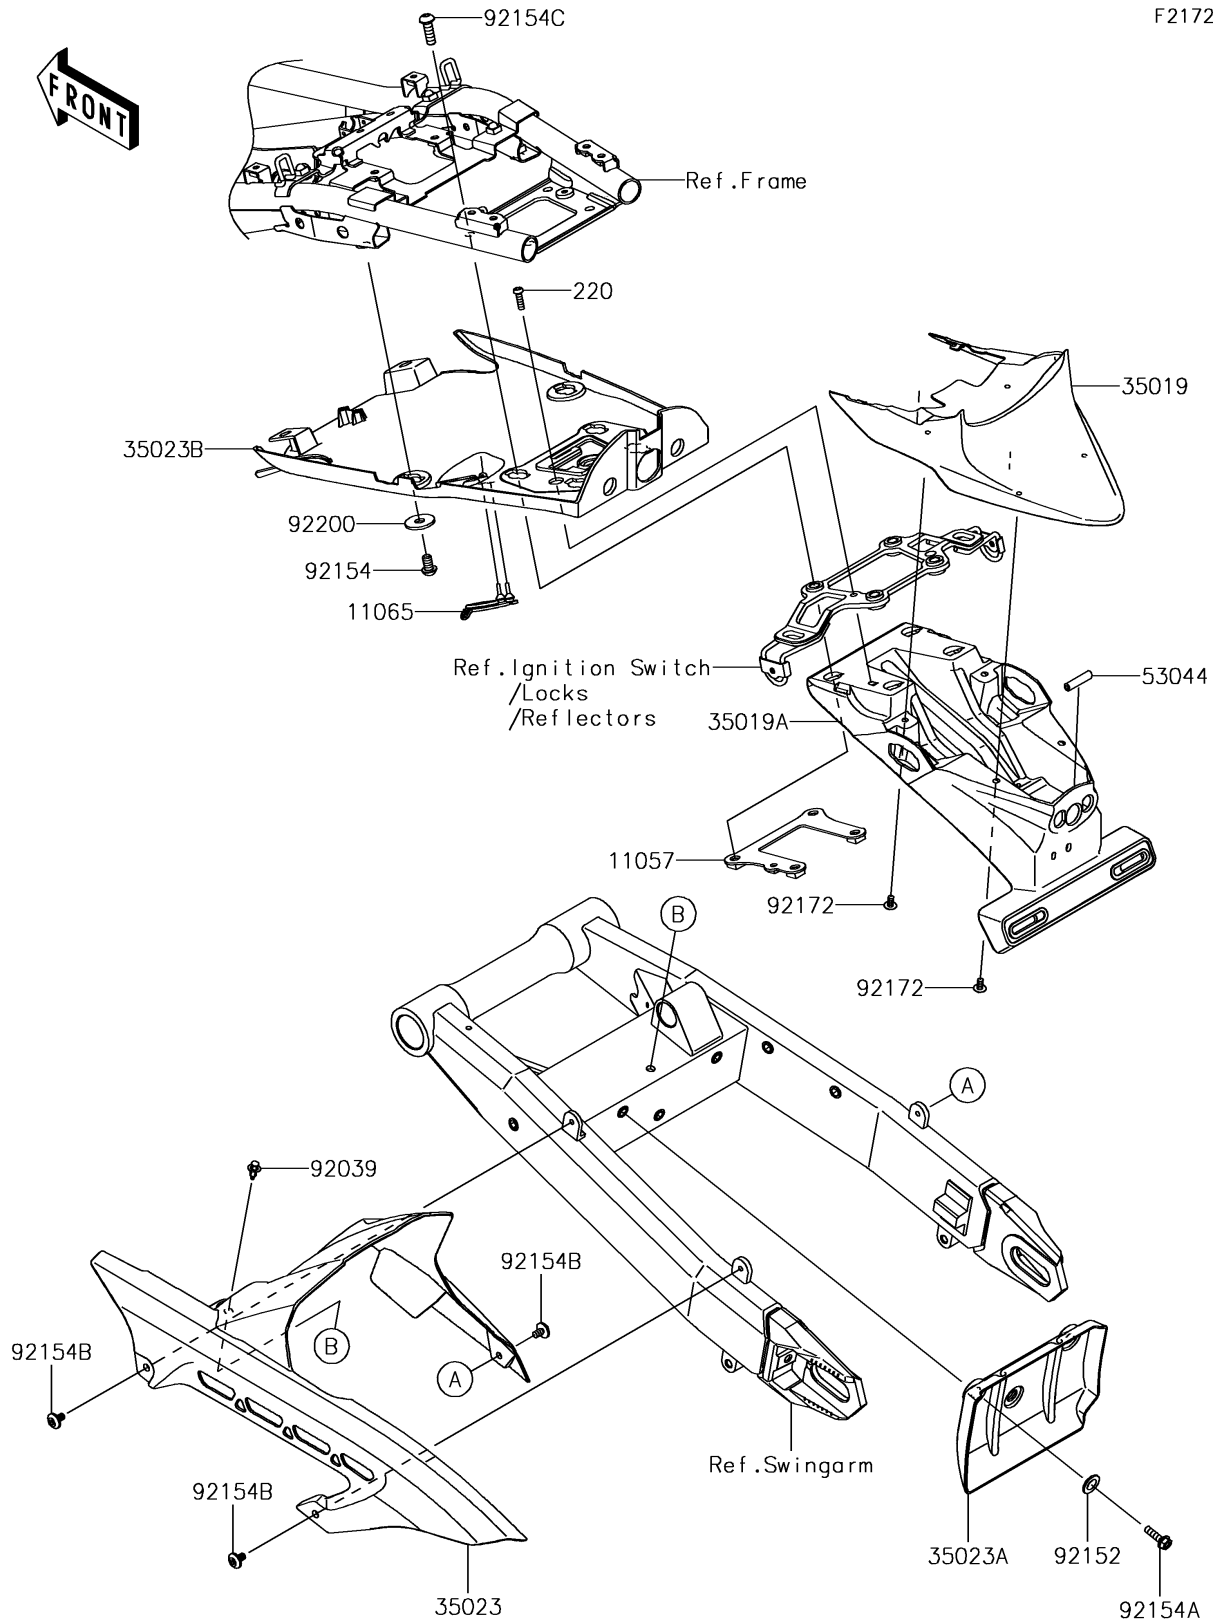

## 2018 Z900 RS PARTS DIAGRAM

Rear Fender(s)

F2172

## 2018 Z900 RS PARTS LIST

Rear Fender(s)

| ITEM NAME                            | PART NUMBER | QUANTITY |
|--------------------------------------|-------------|----------|
| BRACKET (Ref # 11057)                | 11057-0877  | 1        |
| CAP (Ref # 11065)                    | 11065-0998  | 1        |
| SCREW-PAN-CROS,5X18 (Ref # 220)      | 220AB0518   | 1        |
| FLAP (Ref # 35019)                   | 35019-0637  | 1        |
| FLAP,NUMBER PLATE (Ref # 35019A)     | 35019-0662  | 1        |
| FENDER-REAR,INNER (Ref # 35023)      | 35023-0421  | 1        |
| FENDER-REAR,INNER,LWR (Ref # 35023A) | 35023-0432  | 1        |
| FENDER-REAR (Ref # 35023B)           | 35023-0447  | 1        |
| TRIM (Ref # 53044)                   | 53044-0624  | 1        |
| RIVET (Ref # 92039)                  | 92039-0086  | 1        |
| COLLAR,6.8X20X4.6 (Ref # 92152)      | 92152-2432  | 1        |
| BOLT,SOCKET,8X14 (Ref # 92154)       | 92154-2651  | 1        |
| BOLT,FLANGED,6X22 (Ref # 92154A)     | 92154-2673  | 1        |
| BOLT (Ref # 92154B)                  | 92154-2840  | 1        |
| BOLT,SOCKET,8X25 (Ref # 92154C)      | 92154-2954  | 1        |
| SCREW,TAPPING,5X10 (Ref # 92172)     | 92172-0335  | 1        |
| WASHER,9X28X2.3 (Ref # 92200)        | 92200-1951  | 1        |