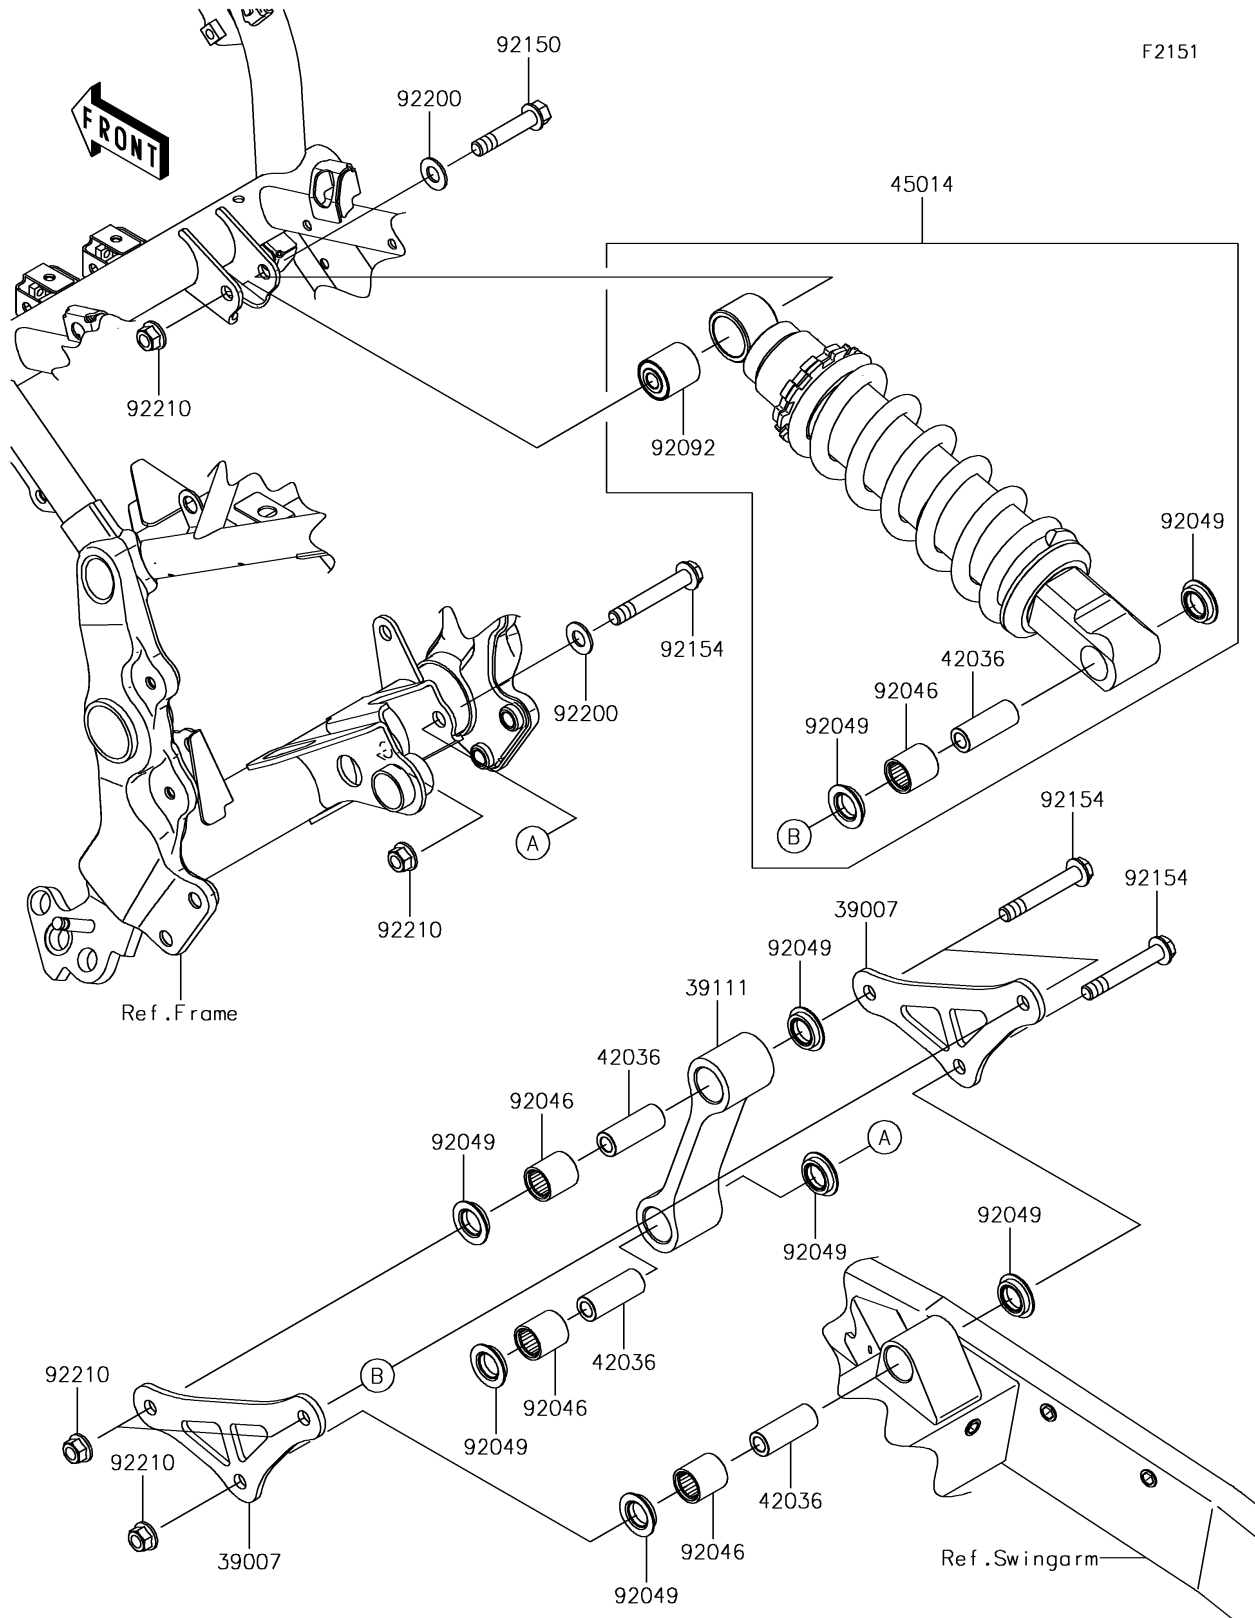

## 2018 Z900 RS PARTS DIAGRAM

Suspension/Shock Absorber

## 2018 Z900 RS PARTS LIST

Suspension/Shock Absorber

ITEM NAME	PART NUMBER	QUANTITY
ARM-SUSP (Ref # 39007)	39007-0410	1
ROD-TIE (Ref # 39111)	39111-0311	1
SLEEVE,10.1X17X44.5 (Ref # 42036)	42036-1342	1
SHOCKABSORBER,BLACK (Ref # 45014)	45014-0599-10	1
BEARING-NEEDLE,SFYZM172425 (Ref # 92046)	92046-1273	1
SEAL-OIL,MHA17245.7F (Ref # 92049)	92049-1223	1
BUSHING-RUBBER (Ref # 92092)	92092-1058	1
BOLT,FLANGED,10X50 (Ref # 92150)	92150-1125	1
BOLT,FLANGED,10X66 (Ref # 92154)	92154-2839	1
WASHER,11X22X1.6 (Ref # 92200)	92200-1926	1
NUT,LOCK,FLANGED,10MM (Ref # 92210)	92210-1139	1