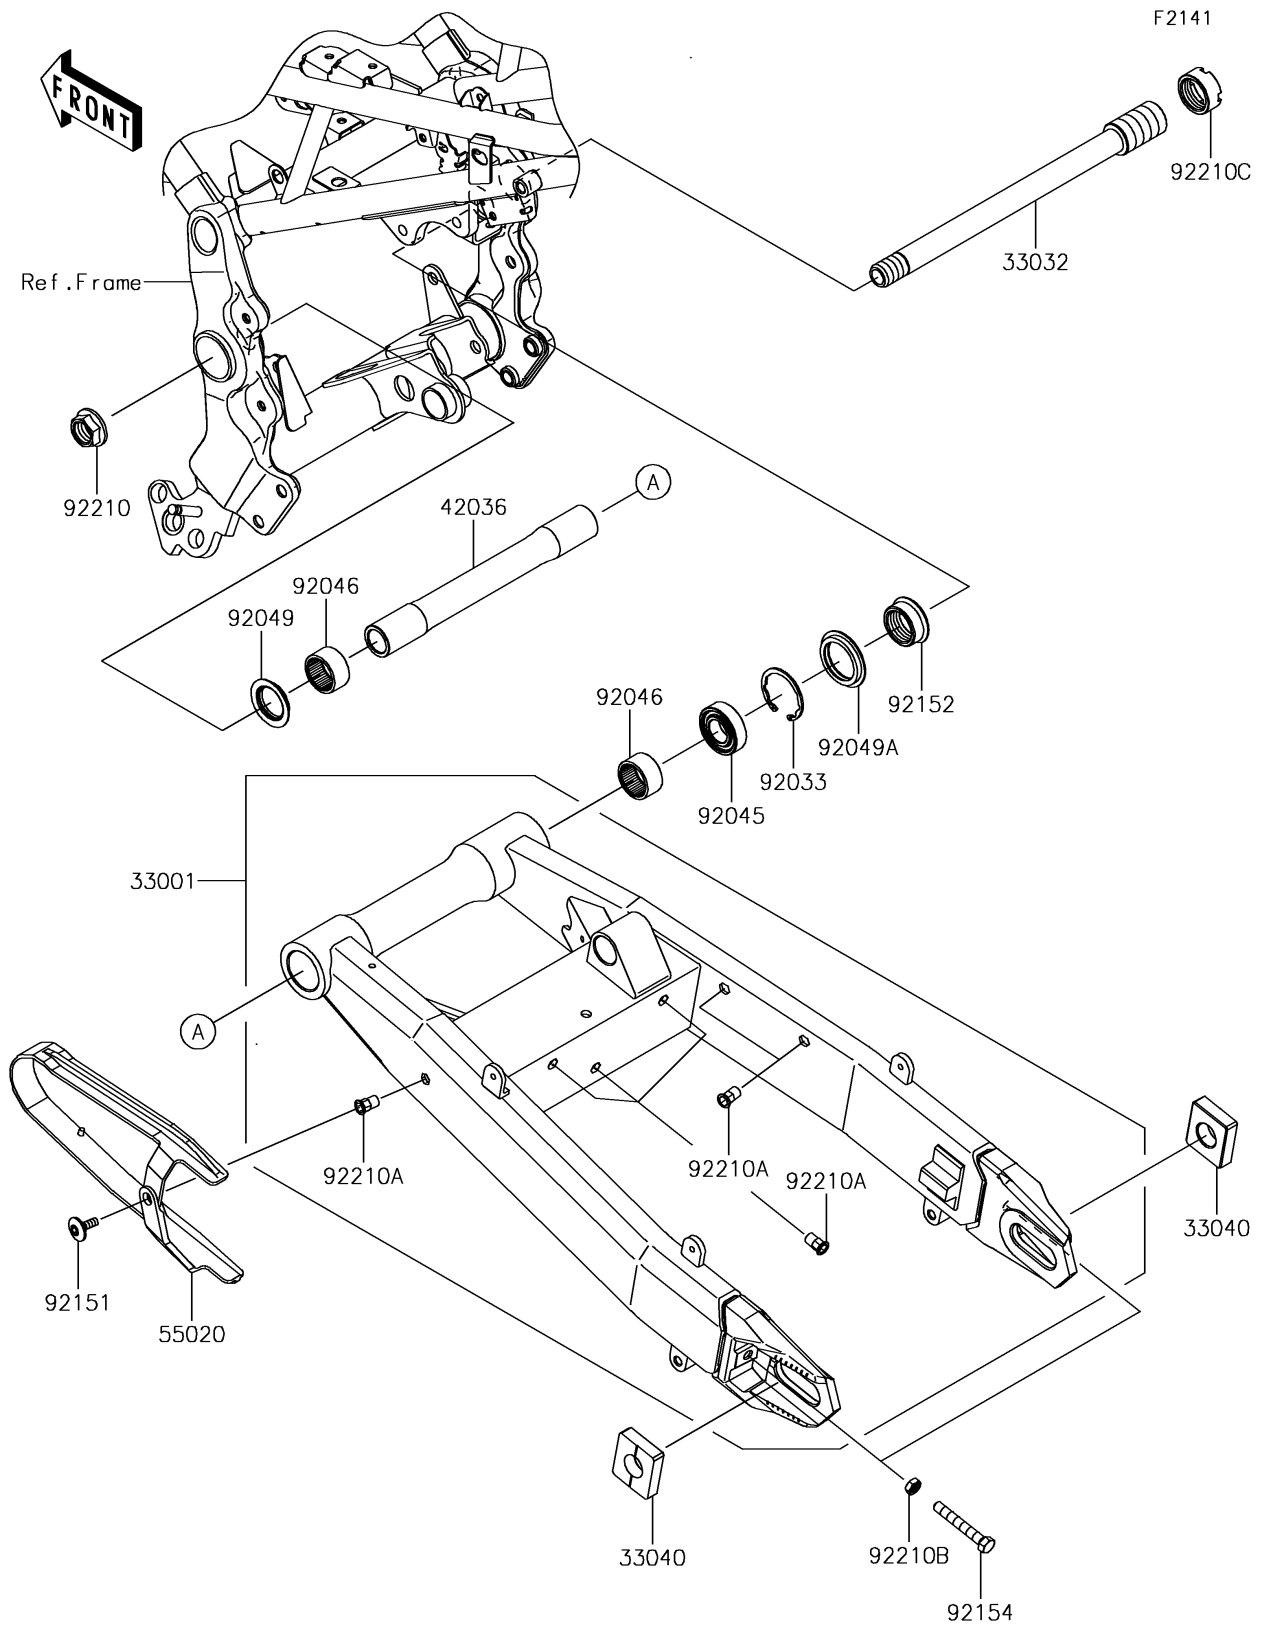

2018 Z900 RS PARTS DIAGRAM

Swingarm

2018 Z900 RS PARTS LIST

Swingarm

ITEM NAME	PART NUMBER	QUANTITY
ARM-COMP-SWING,BLACK (Ref # 33001)	33001-0699-10	1
SHAFT-SWING ARM,20X269 (Ref # 33032)	33032-0055	1
ADJUSTER-CHAIN (Ref # 33040)	33040-1109	1
SLEEVE,20.1X28X236.5 (Ref # 42036)	42036-0815	1
GUARD,CHAIN (Ref # 55020)	55020-2184	1
RING-SNAP,42MM (Ref # 92033)	92033-1041	1
BEARING-BALL,6004UL11 (Ref # 92045)	92045-0017	1
BEARING-NEEDLE,7E-HVS 28X34X17 (Ref # 92046)	92046-0008	1
SEAL-OIL,28X34X5.7 (Ref # 92049)	92049-1181	1
SEAL-OIL,MHA 35 42 5.7F (Ref # 92049A)	92049-1380	1
BOLT,SOCKET,6X18 (Ref # 92151)	92151-1149	1
COLLAR,28X35X15 (Ref # 92152)	92152-2379	1
BOLT-SMALL,8X55 (Ref # 92154)	92154-1962	1
NUT,FLANGED,20MM (Ref # 92210)	92210-0320	1
NUT,POP,6MM,L=16.5 (Ref # 92210A)	92210-0324	1
NUT-HEX-SMALL,8MM (Ref # 92210B)	92210-1459	1
NUT,28MM (Ref # 92210C)	92210-1575	1