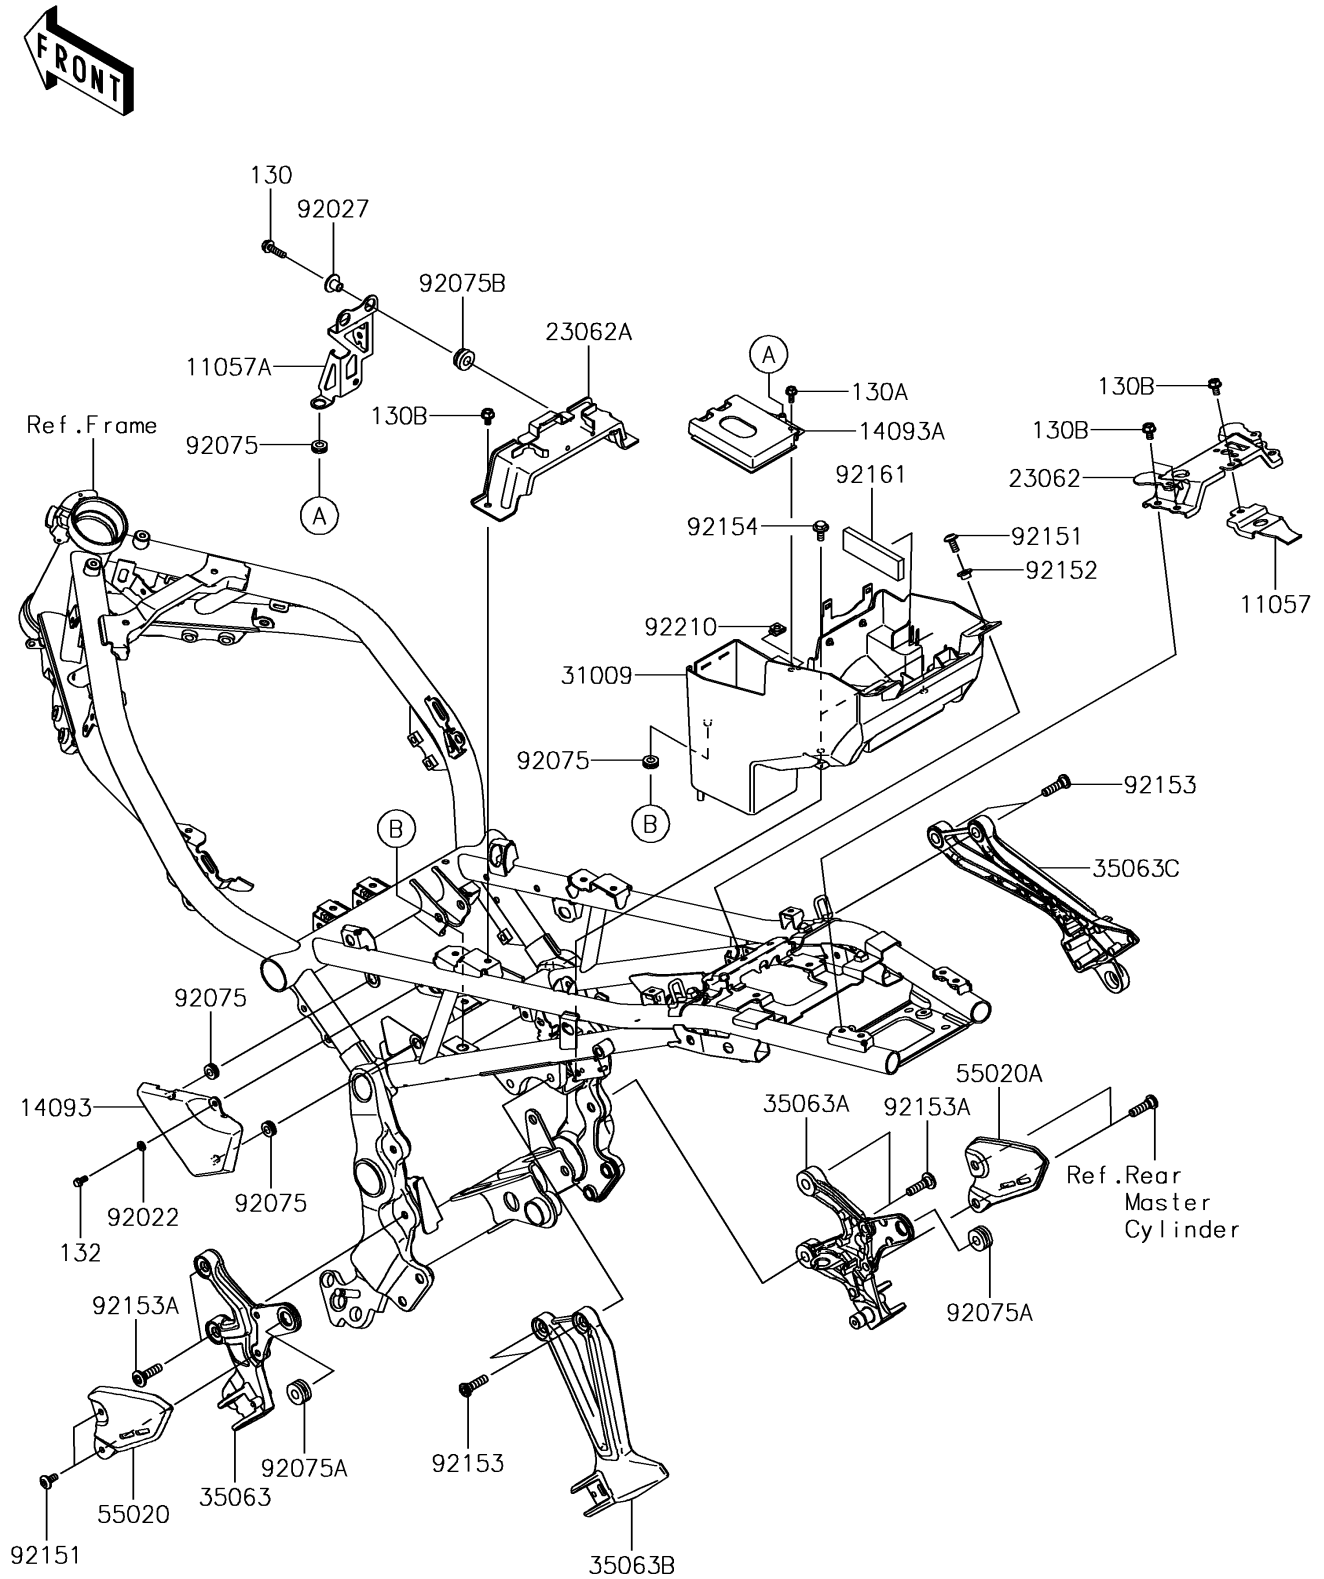

2018 Z900 RS PARTS DIAGRAM

Frame Fittings

F2131

2018 Z900 RS PARTS LIST

Frame Fittings

ITEM NAME	PART NUMBER	QUANTITY
BRACKET,TAIL LAMP (Ref # 11057)	11057-1341	1
BRACKET,REGULATOR (Ref # 11057A)	11057-1393	1
BOLT-FLANGED,6X22 (Ref # 130)	130BA0622	1
BOLT-FLANGED,5X12 (Ref # 130A)	130BC0512	1
BOLT-FLANGED,6X10 (Ref # 130B)	130CA0610	1
BOLT-FLANGED-SMALL,5X10 (Ref # 132)	132BA0510	1
COVER,ABS (Ref # 14093)	14093-0618	1
COVER,CANISTER (Ref # 14093A)	14093-0619	1
BRACKET-COMP,SEAT,RR (Ref # 23062)	23062-0969	1
BRACKET-COMP,SEAT,FR (Ref # 23062A)	23062-0981	1
CASE-COMP-BATTERY (Ref # 31009)	31009-0007	1
STAY,STEP,LH,F.S.BLACK (Ref # 35063)	35063-1391-18R	1
STAY,STEP,RH,F.S.BLACK (Ref # 35063A)	35063-1392-18R	1
STAY,RR STEP,LH,F.S.BLACK (Ref # 35063B)	35063-1393-18R	1
STAY,RR STEP,RH,F.S.BLACK (Ref # 35063C)	35063-1394-18R	1
GUARD,LH (Ref # 55020)	55020-2178	1
GUARD,RH (Ref # 55020A)	55020-2179	1
WASHER,6.3X10.2X1.6 (Ref # 92022)	92022-1588	1
COLLAR,FLANGED,L=12.1,BLACK (Ref # 92027)	92027-1651	1
DAMPER (Ref # 92075)	92075-161	1
DAMPER,10X24X12 (Ref # 92075A)	92075-1690	1
DAMPER (Ref # 92075B)	92075-277	1
BOLT,SOCKET,6X14 (Ref # 92151)	92151-1654	1
COLLAR (Ref # 92152)	92152-0422	1
BOLT,SOCKET,8X30 (Ref # 92153)	92153-1624	1
BOLT,SOCKET,8X30 (Ref # 92153A)	92153-1630	1
BOLT,FLANGED,6X16 (Ref # 92154)	92154-2955	1
DAMPER,25X83X8 (Ref # 92161)	92161-2134	1
NUT (Ref # 92210)	92210-0571	1