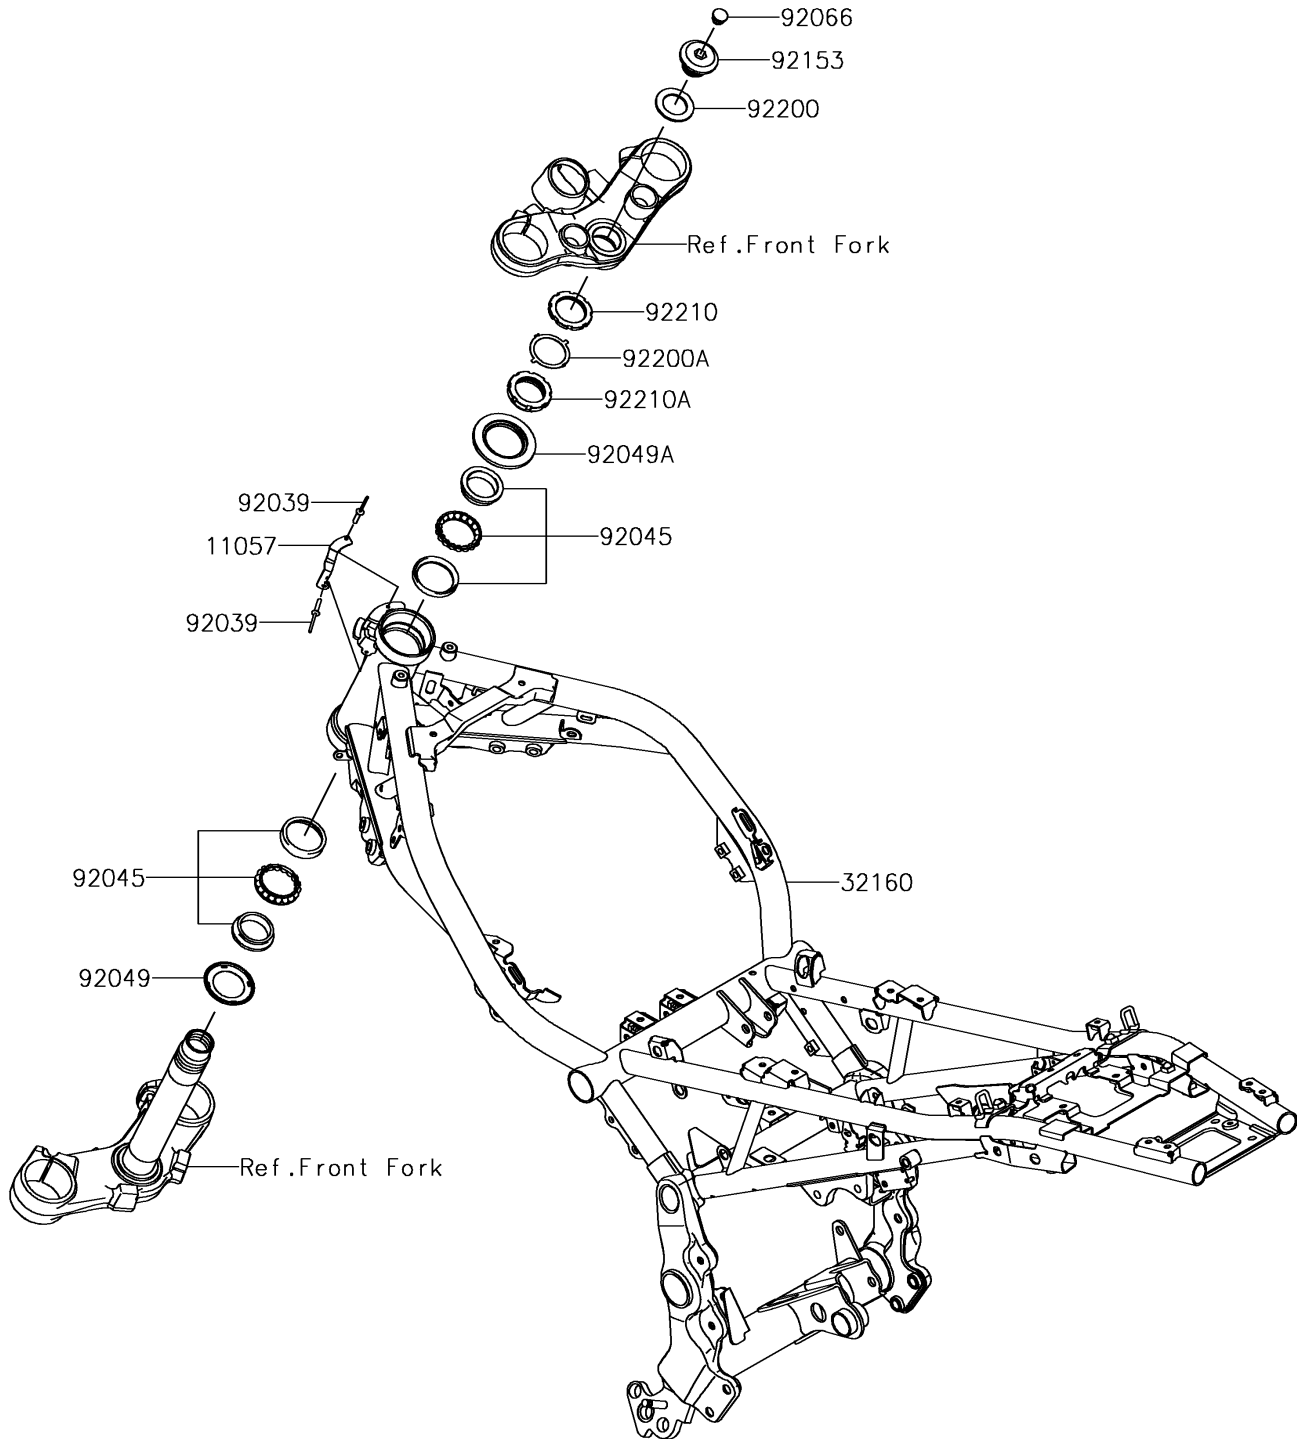

2018 Z900 RS PARTS DIAGRAM

Frame

F2120

2018 Z900 RS PARTS LIST

Frame

ITEM NAME	PART NUMBER	QUANTITY
BRACKET (Ref # 11057)	11057-1310	1
FRAME-COMP,BLACK (Ref # 32160)	32160-0933-10	1
RIVET (Ref # 92039)	92039-0705	1
BEARING-BALL,SF07A17PX1V1 (Ref # 92045)	92045-1384	1
SEAL-OIL,DS35X55X4 (Ref # 92049)	92049-0022	1
SEAL-OIL,MX043N2 (Ref # 92049A)	92049-1483	1
PLUG (Ref # 92066)	92066-0071	1
BOLT,26MM (Ref # 92153)	92153-0474	1
WASHER,27X42X2.3 (Ref # 92200)	92200-0081	1
WASHER (Ref # 92200A)	92200-0281	1
NUT,STEERING STEM 35MM (Ref # 92210)	92210-0062	1
NUT,STEERING STEM,35MM (Ref # 92210A)	92210-0077	1