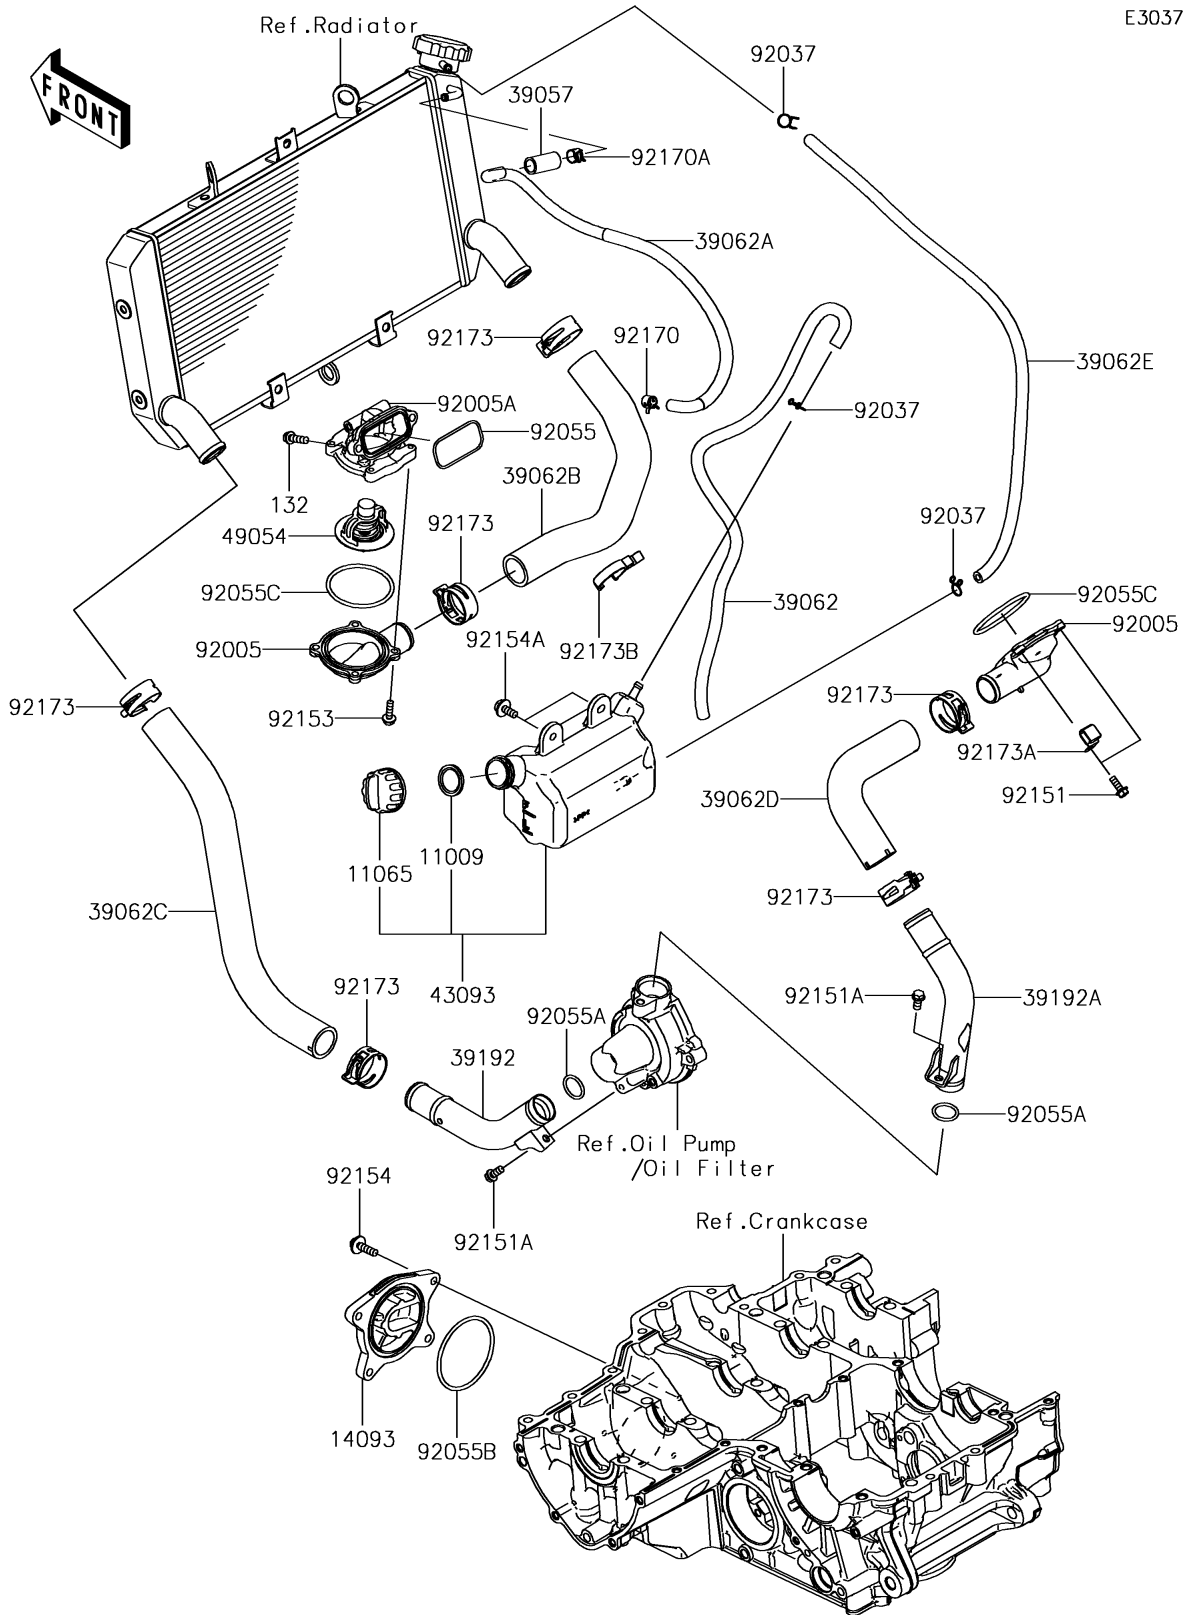

2018 Z900 RS PARTS DIAGRAM

Water Pipe

E3037

2018 Z900 RS PARTS LIST

Water Pipe

ITEM NAME	PART NUMBER	QUANTITY
GASKET,RESERVOIR TANK CAP (Ref # 11009)	11009-1145	1
CAP (Ref # 11065)	11065-0991	1
BOLT-FLANGED-SMALL,6X20 (Ref # 132)	132BC0620	1
COVER (Ref # 14093)	14093-0625	1
GUARD-COOLING HOSE (Ref # 39057)	39057-0001	1
HOSE-COOLING,OVERFLOW (Ref # 39062)	39062-0618	1
HOSE-COOLING,AIR BLEED (Ref # 39062A)	39062-0765	1
HOSE-COOLING,CYLINDER-RADIATOR (Ref # 39062B)	39062-0779	1
HOSE-COOLING,RADIATOR-W/PUMP (Ref # 39062C)	39062-0780	1
HOSE-COOLING,W/PIPE-CYLINDER (Ref # 39062D)	39062-0785	1
HOSE-COOLING,5.5X10.5X550 (Ref # 39062E)	39062-1208	1
PIPE-WATER,RADIATOR-WATER PUMP (Ref # 39192)	39192-0631	1
PIPE-WATER,WATER PUMP-CYLINDER (Ref # 39192A)	39192-0644	1
RESERVOIR-ASSY-TANK (Ref # 43093)	43093-0005	1
THERMOSTAT (Ref # 49054)	49054-0004	1
FITTING,THERMO CAP (Ref # 92005)	92005-0883	1
FITTING,THERMO CASE (Ref # 92005A)	92005-0884	1
CLAMP,TUBE (Ref # 92037)	92037-147	1
RING-O,YP 27.6 57.6 1.9 (Ref # 92055)	92055-0021	1
RING-O,20.8X2.4 (Ref # 92055A)	92055-0114	1
RING-O,63.3MM (Ref # 92055B)	92055-0739	1
RING-O,53.5X2.6 (Ref # 92055C)	92055-0831	1
BOLT,5X14 (Ref # 92151)	92151-1764	1
BOLT,6X12 (Ref # 92151A)	92151-1997	1
BOLT,FLANGED,5X18 (Ref # 92153)	92153-1588	1
BOLT,FLANGED,6X22 (Ref # 92154)	92154-0403	1
BOLT,UPSET-WP,6X16 (Ref # 92154A)	92154-1850	1
CLAMP (Ref # 92170)	92170-1493	1
CLAMP (Ref # 92170A)	92170-1872	1

2018 Z900 RS PARTS LIST

Water Pipe

ITEM NAME	PART NUMBER	QUANTITY
CLAMP,34MM (Ref # 92173)	92173-1360	1
CLAMP (Ref # 92173A)	92173-1663	1
CLAMP (Ref # 92173B)	92173-1792	1