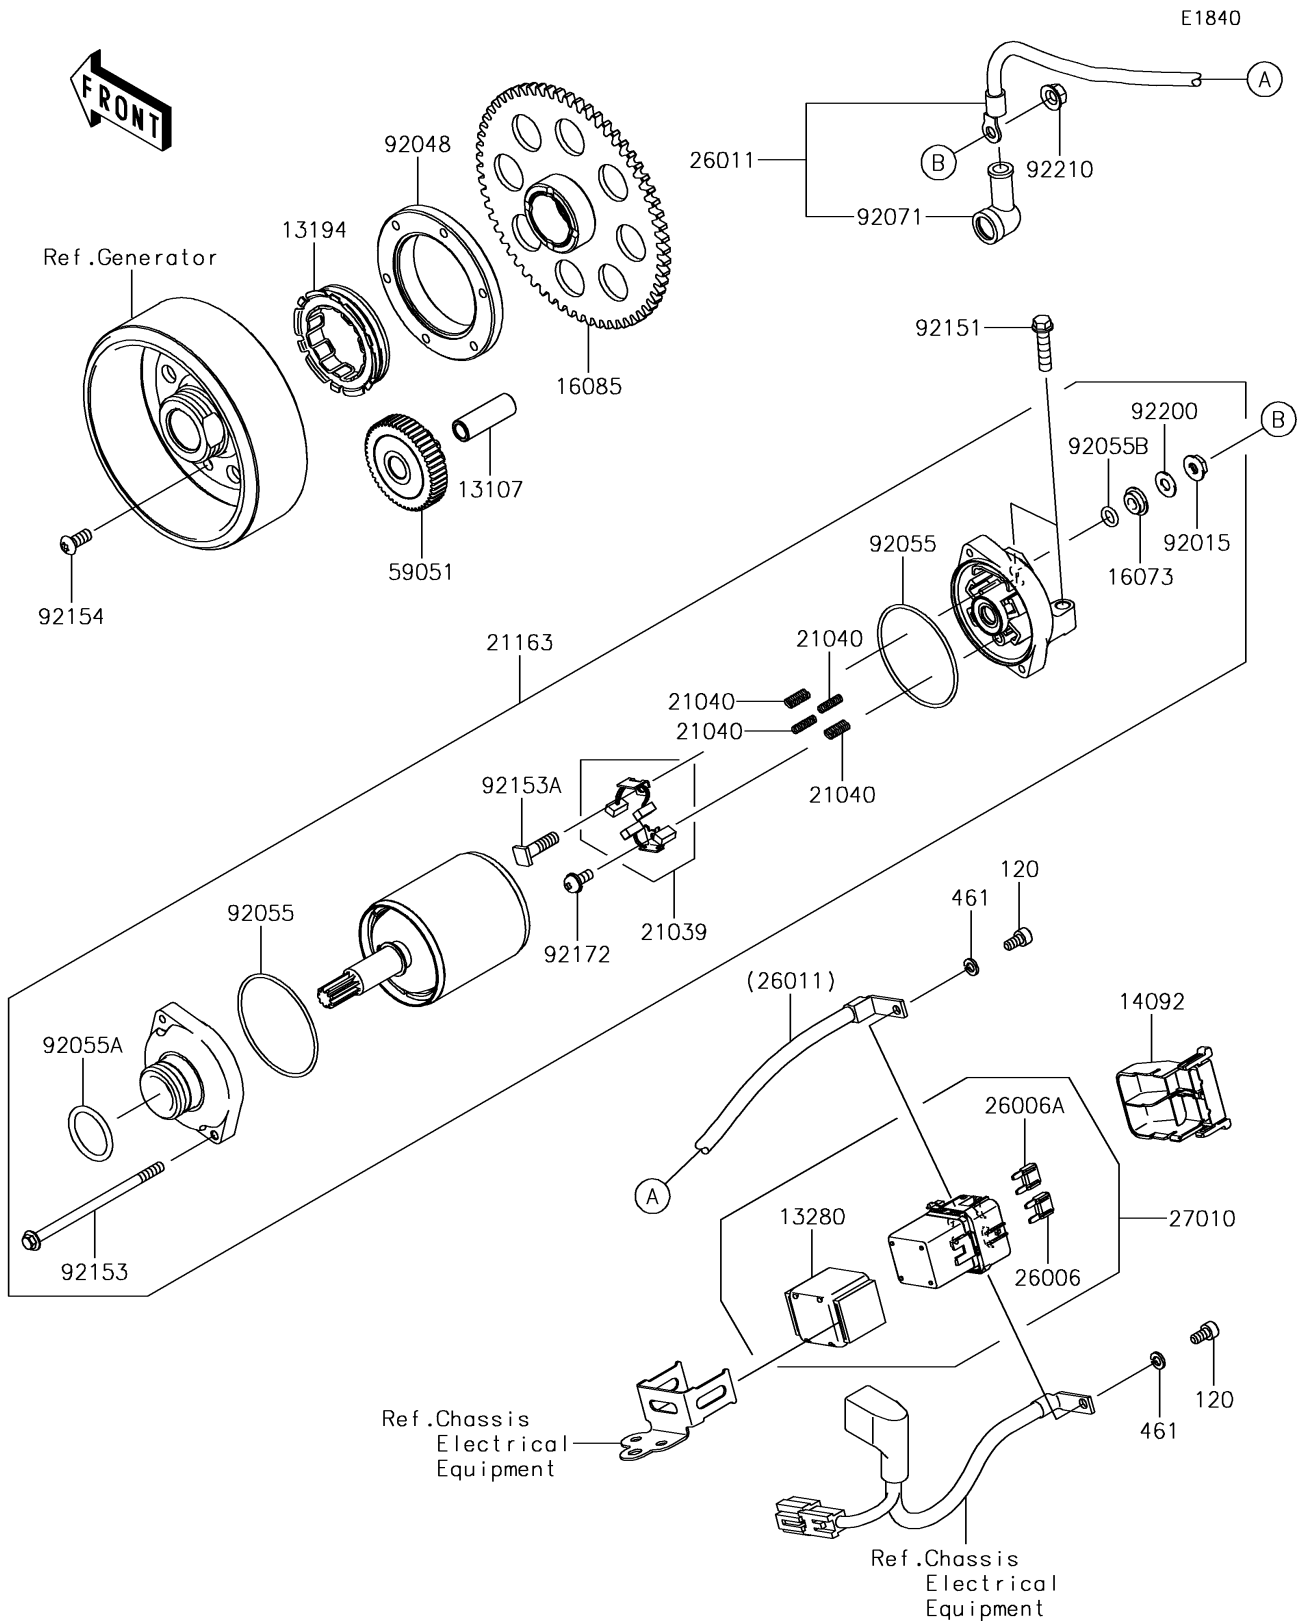

2018 Z900 RS PARTS DIAGRAM

Starter Motor

2018 Z900 RS PARTS LIST

Starter Motor

ITEM NAME	PART NUMBER	QUANTITY
BOLT-SOCKET,5X10 (Ref # 120)	120CB0510	1
SHAFT,IDLER GEAR (Ref # 13107)	13107-1377	1
CLUTCH-ONEWAY (Ref # 13194)	13194-1096	1
HOLDER,MAGNETIC SWITCH (Ref # 13280)	13280-0814	1
COVER (Ref # 14092)	14092-0109	1
INSULATOR (Ref # 16073)	16073-0053	1
GEAR,CLUTCH ONEWAY (Ref # 16085)	16085-0609	1
BRUSH,CARBON (Ref # 21039)	21039-0004	1
SPRING-BRUSH (Ref # 21040)	21040-0003	1
STARTER-ELECTRIC (Ref # 21163)	21163-0770	1
FUSE,MINI BLADE,15A,BLUE (Ref # 26006)	26006-0001	1
FUSE,MINI BLADE,30A,GREEN (Ref # 26006A)	26006-1080	1
WIRE-LEAD (Ref # 26011)	26011-0986	1
SWITCH (Ref # 27010)	27010-0770	1
WASHER-SPRING,5MM (Ref # 461)	461DB0500	1
GEAR-SPUR,IDLER (Ref # 59051)	59051-0762	1
NUT,STARTER MOTOR (Ref # 92015)	92015-1476	1
RACE (Ref # 92048)	92048-0018	1
RING-O (Ref # 92055)	92055-0136	1
RING-O (Ref # 92055A)	92055-1276	1
RING-O,4.5X2.0 (Ref # 92055B)	92055-1370	1
GROMMET (Ref # 92071)	92071-0024	1
BOLT,FLANGED-SMALL,6X25 (Ref # 92151)	92151-1930	1
BOLT (Ref # 92153)	92153-1850	1
BOLT (Ref # 92153A)	92153-1866	1
BOLT,TORX,6X14 (Ref # 92154)	92154-2448	1
SCREW (Ref # 92172)	92172-0334	1
WASHER (Ref # 92200)	92200-0386	1
NUT,6MM (Ref # 92210)	92210-0188	1