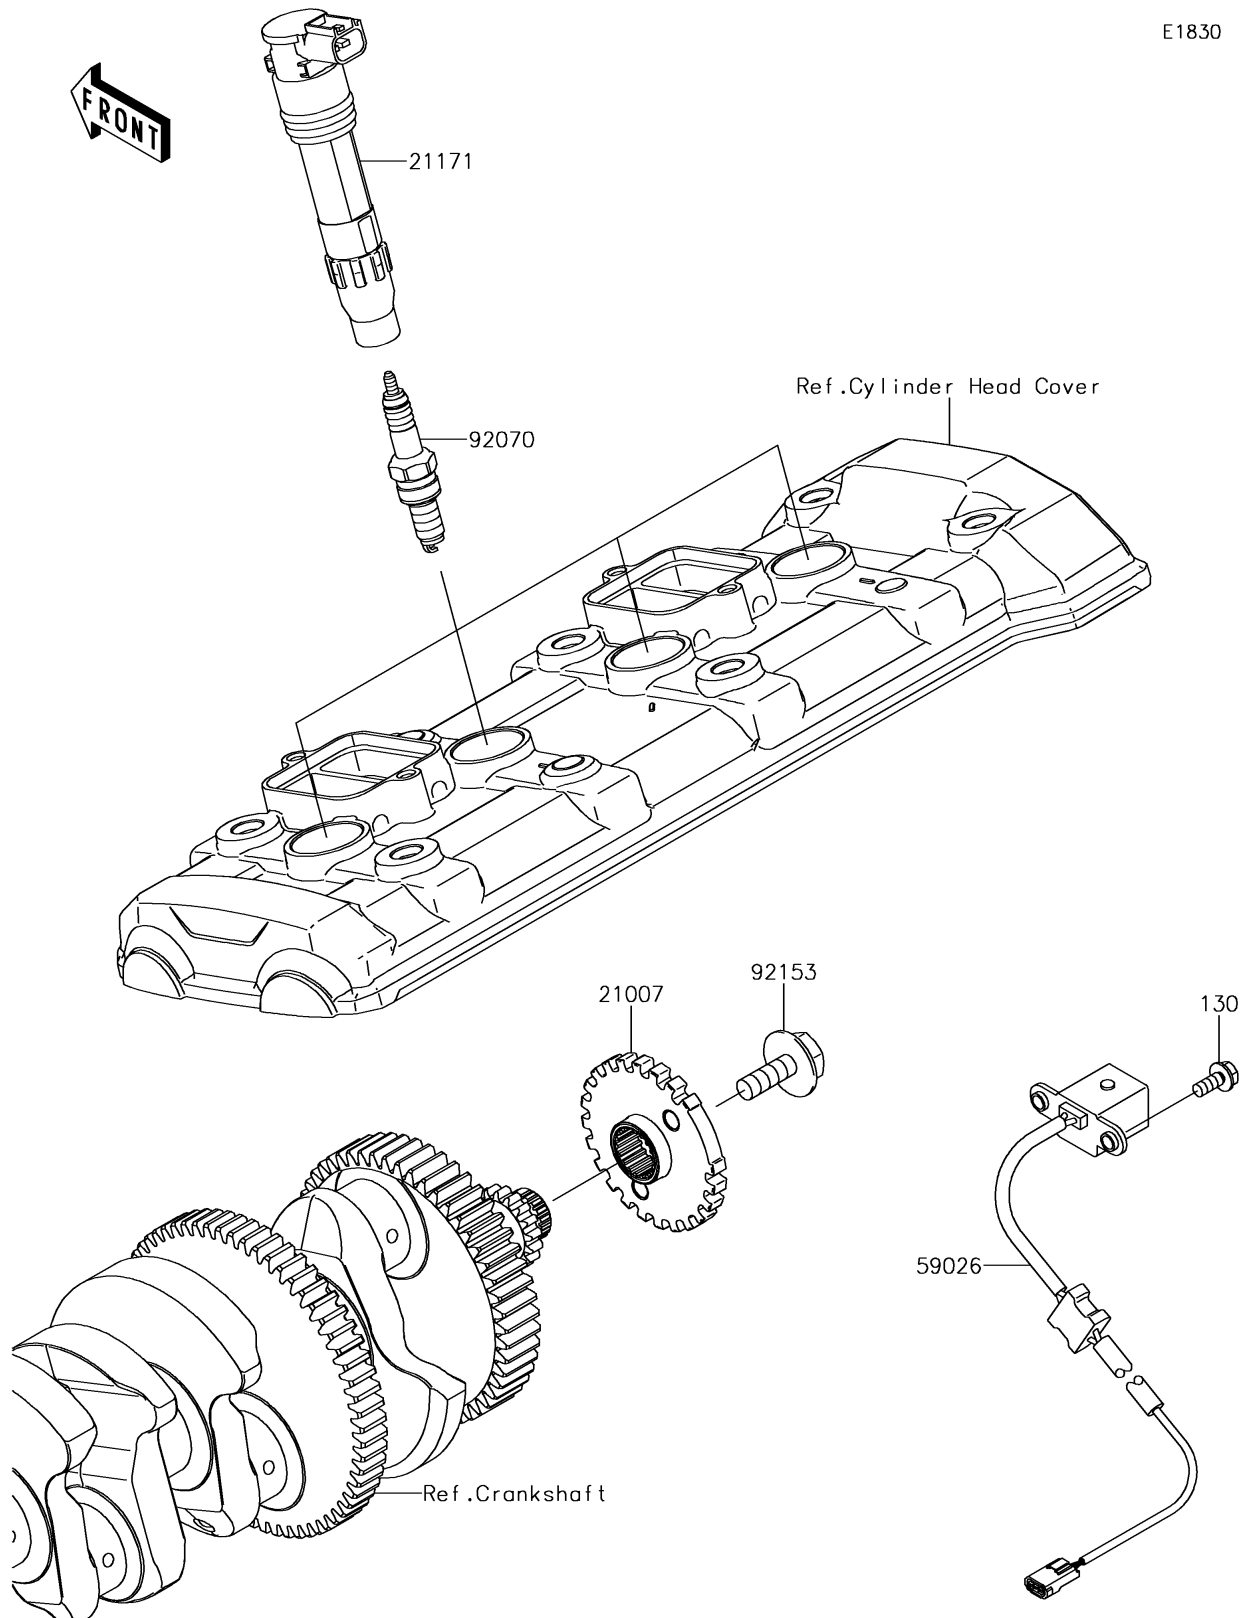

## 2018 Z900 RS PARTS DIAGRAM

Ignition System

E1830

## 2018 Z900 RS PARTS LIST

Ignition System

ITEM NAME	PART NUMBER	QUANTITY
BOLT-FLANGED,5X12 (Ref # 130)	130BA0512	1
ROTOR,TIMING (Ref # 21007)	21007-0656	1
COIL-ASSY-IGNITION (Ref # 21171)	21171-0033	1
COIL-PULSING (Ref # 59026)	59026-0049	1
PLUG-SPARK,CR9EIA(NGK) (Ref # 92070)	92070-0014	1
BOLT,FLANGED,8X23 (Ref # 92153)	92153-0549	1