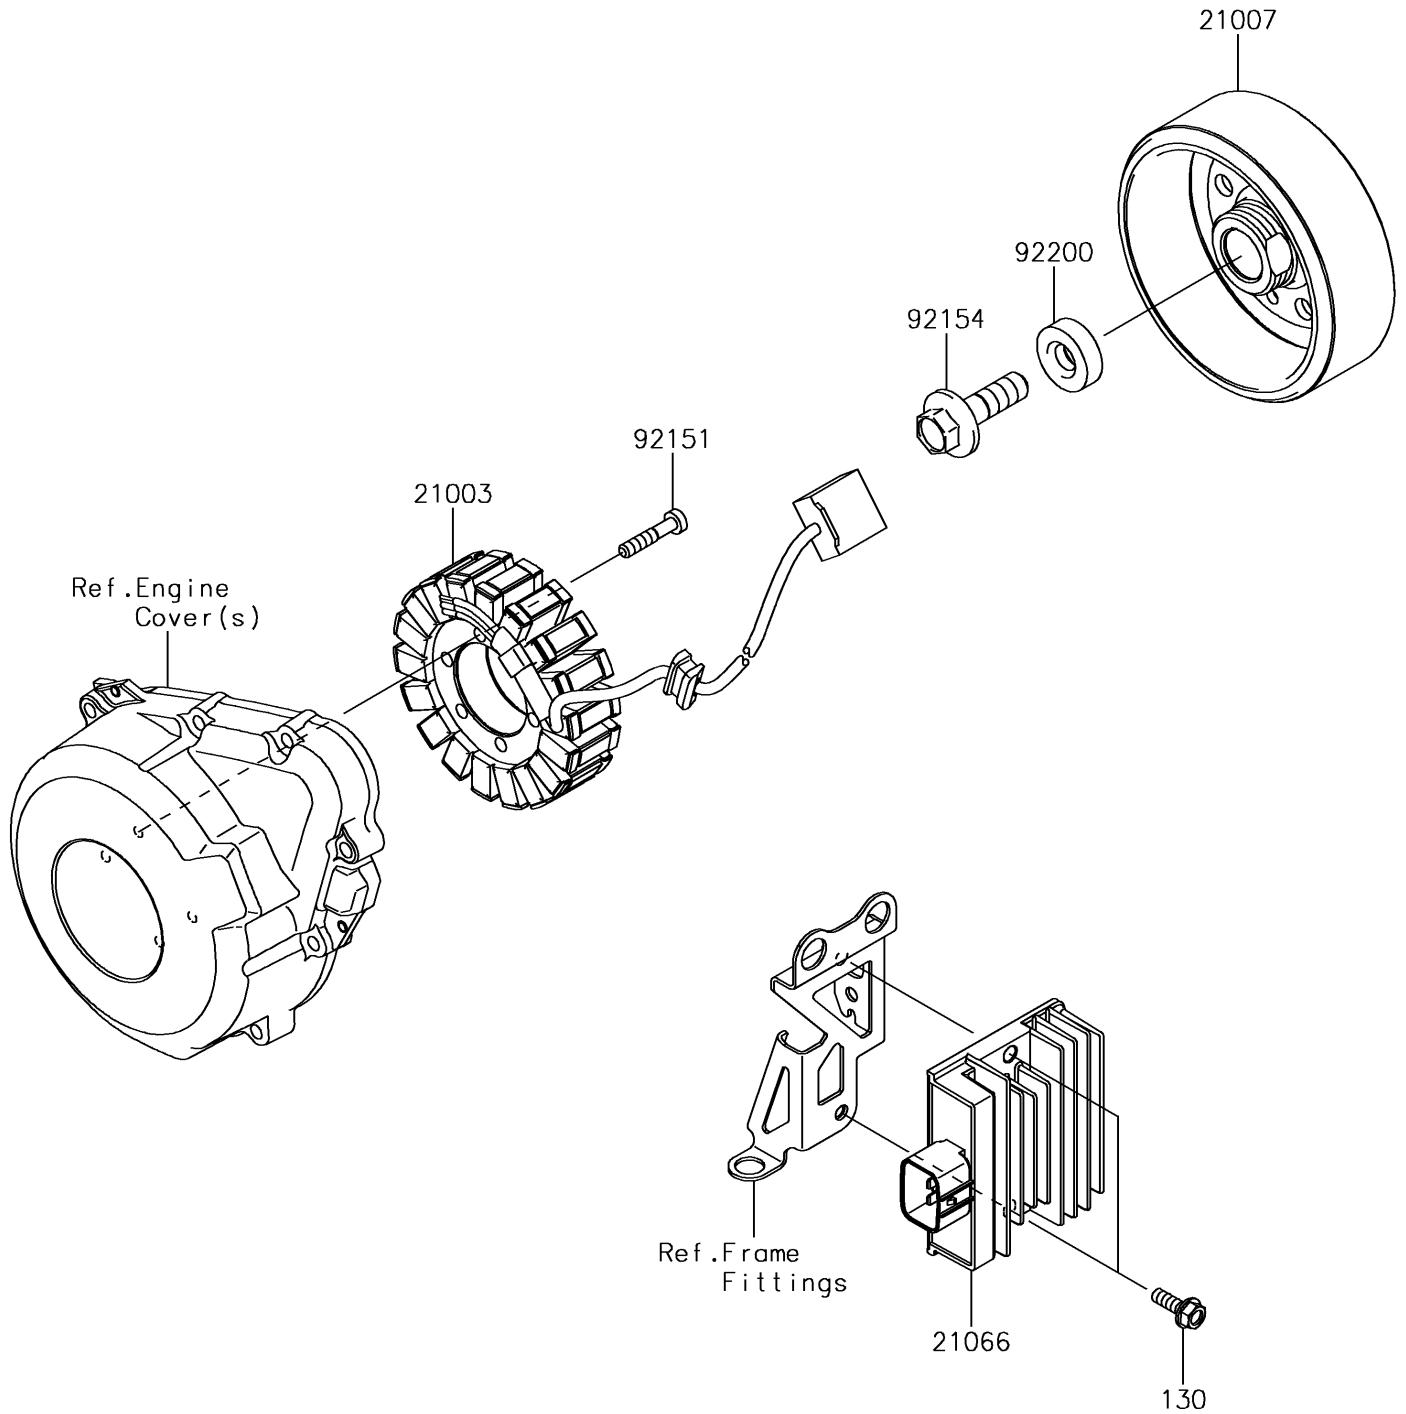

2018 Z900 RS PARTS DIAGRAM

Generator

E1810

2018 Z900 RS PARTS LIST

Generator

ITEM NAME	PART NUMBER	QUANTITY
BOLT-FLANGED,6X18 (Ref # 130)	130CA0618	1
STATOR (Ref # 21003)	21003-0179	1
ROTOR (Ref # 21007)	21007-0654	1
REGULATOR-VOLTAGE (Ref # 21066)	21066-0760	1
BOLT,6X30 (Ref # 92151)	92151-1626	1
BOLT,FLANGED,12X40 (Ref # 92154)	92154-2650	1
WASHER,12X34X9 (Ref # 92200)	92200-0369	1