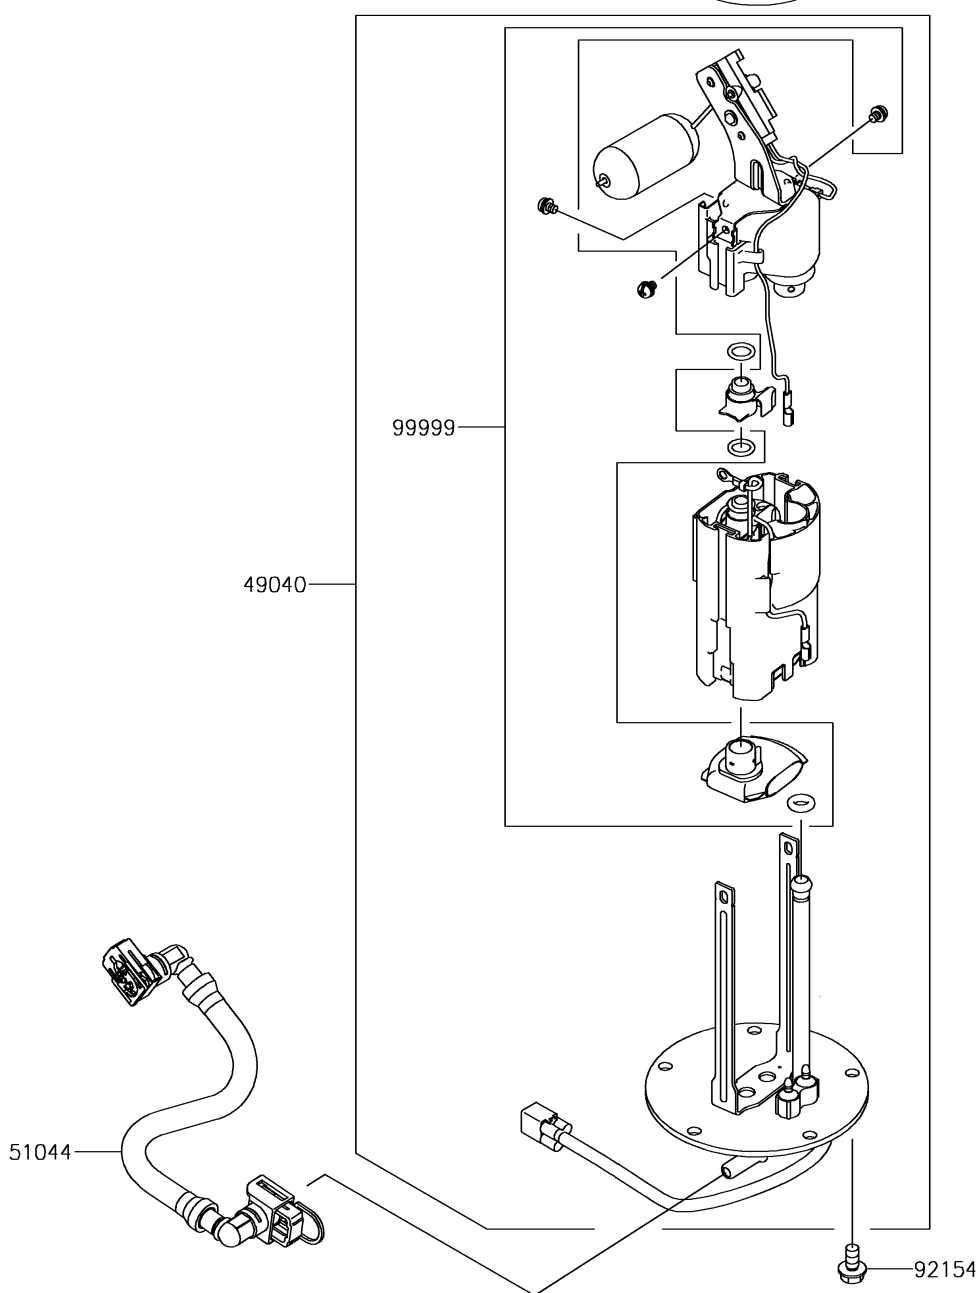

2018 Z900 RS PARTS DIAGRAM

Fuel Pump

E1520

2018 Z900 RS PARTS LIST

Fuel Pump

ITEM NAME	PART NUMBER	QUANTITY
PUMP-FUEL (Ref # 49040)	49040-0762	1
TUBE-ASSY,FUEL (Ref # 51044)	51044-0863	1
O RING (Ref # 670)	670E5075	1
BOLT,FLANGED,6X12 (Ref # 92154)	92154-1848	1
KIT,FUEL FILTER (Ref # 99999)	99999-0522	1