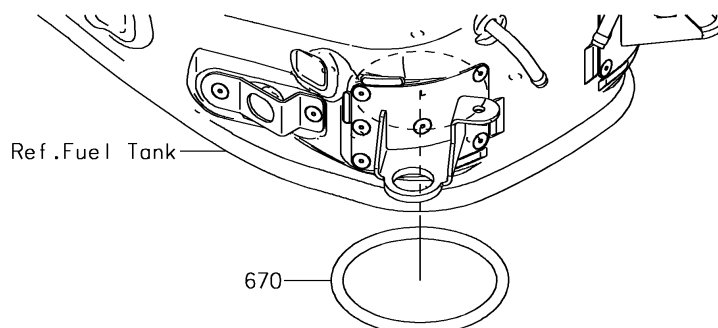

2018 Z900 RS PARTS DIAGRAM

Fuel Pump

E1520

2018 Z900 RS PARTS LIST

Fuel Pump

ITEM NAME	PART NUMBER	QUANTITY
PUMP-FUEL (Ref # 49040)	49040-0762	1
TUBE-ASSY,FUEL (Ref # 51044)	51044-0863	1
O RING (Ref # 670)	670E5075	1
BOLT,FLANGED,6X12 (Ref # 92154)	92154-1848	1
KIT,FUEL FILTER (Ref # 99999)	99999-0522	1