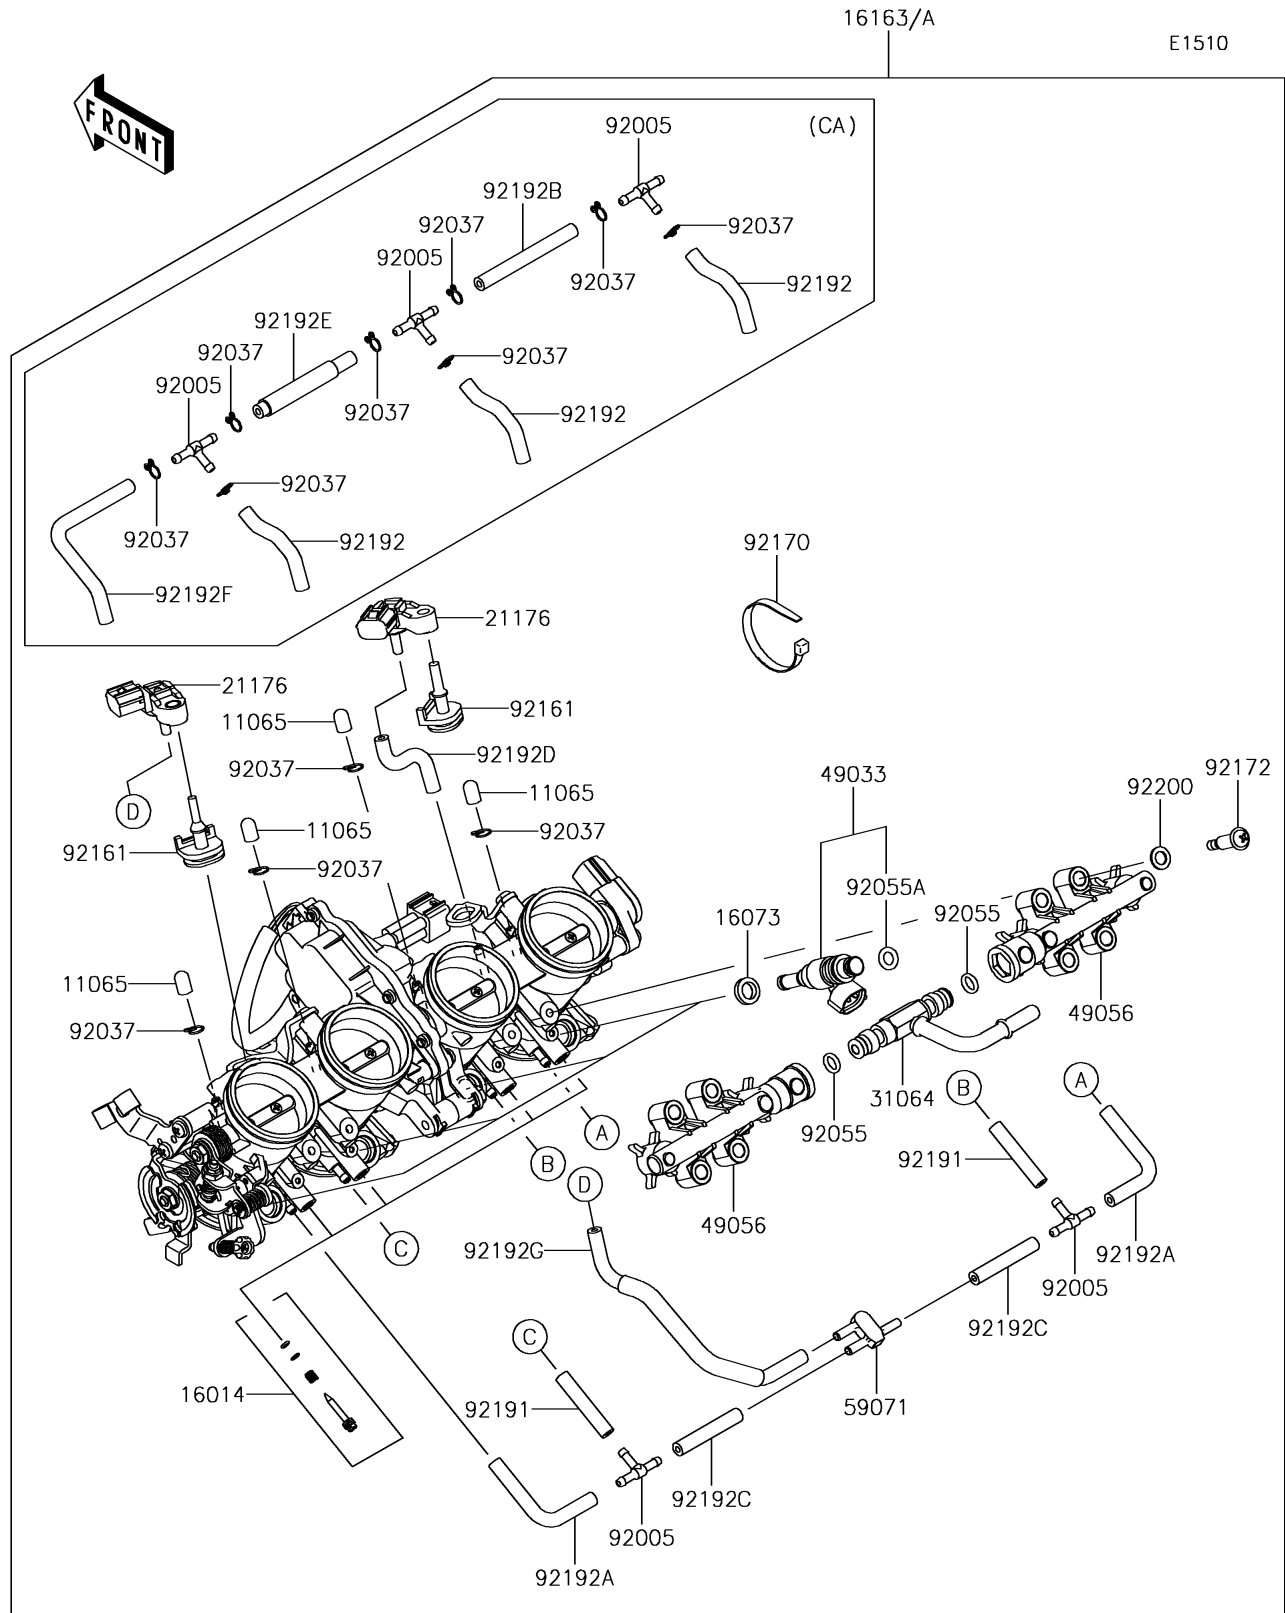

## 2018 Z900 RS PARTS DIAGRAM

Throttle

## 2018 Z900 RS PARTS LIST

Throttle

ITEM NAME	PART NUMBER	QUANTITY
SCREW-PILOT AIR (Ref # 16014)	16014-0017	1
INSULATOR,INJECTER (Ref # 16073)	16073-1123	1
THROTTLE-ASSY (Ref # 16163)	16163-0896	1
SENSOR,PRESSURE (Ref # 21176)	21176-0111	1
PIPE-COMP (Ref # 31064)	31064-0692	1
NOZZLE-INJECTION (Ref # 49033)	49033-0034	1
PIPE-INJECTION (Ref # 49056)	49056-0049	1
JOINT (Ref # 59071)	59071-0022	1
RING-O (Ref # 92055)	92055-0761	1
RING-O,REGULATOR-FUEL (Ref # 92055A)	92055-2187	1
DAMPER (Ref # 92161)	92161-0673	1
CLAMP (Ref # 92170)	92170-3749	1
SCREW,PIPE INJECTION (Ref # 92172)	92172-0828	1
TUBE,3.2X7.4X40 (Ref # 92191)	92191-1551	1
TUBE,3.5X7.5X55 (Ref # 92192)	92192-1349	1
TUBE,3.2X7.4X75 (Ref # 92192A)	92192-1446	1
TUBE,3.5X7.5X70 (Ref # 92192B)	92192-1447	1
TUBE,3.2X7.4X45 (Ref # 92192C)	92192-1617	1
TUBE,3.2X7.4X55 (Ref # 92192D)	92192-1802	1
TUBE,3.5X7.5X70 (Ref # 92192E)	92192-1803	1
TUBE,3.5X7.5X115 (Ref # 92192F)	92192-1804	1
TUBE,3.2X7.4X175 (Ref # 92192G)	92192-1805	1
WASHER (Ref # 92200)	92200-3807	1