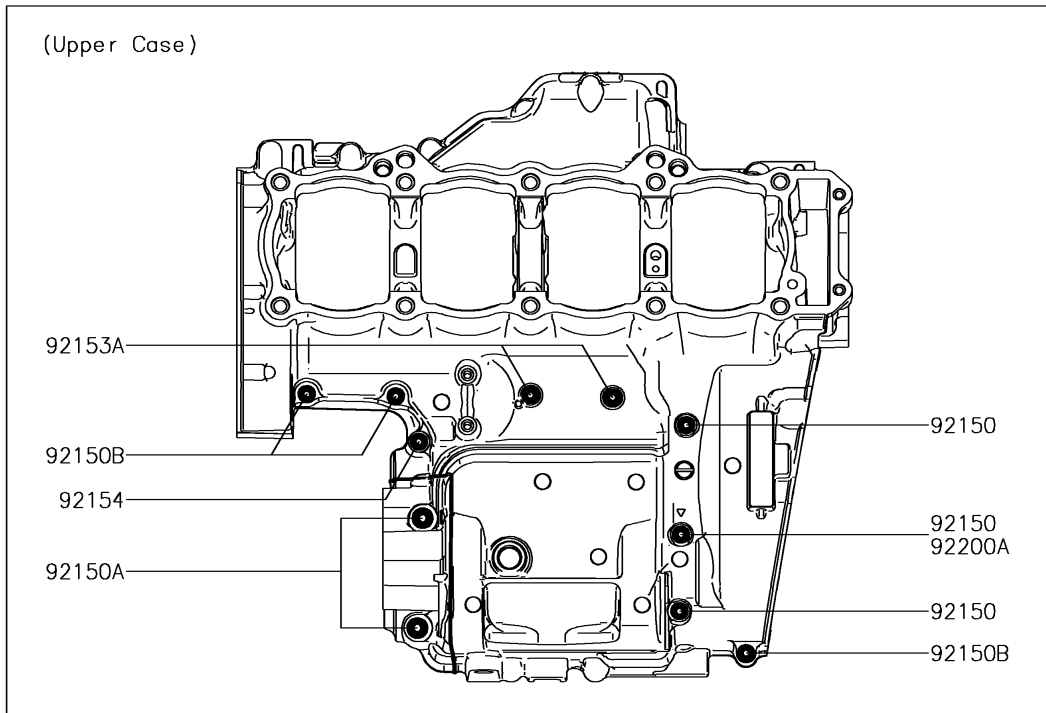

## 2018 Z900 RS PARTS DIAGRAM

Crankcase Bolt Pattern

E1412

## 2018 Z900 RS PARTS LIST

Crankcase Bolt Pattern

ITEM NAME	PART NUMBER	QUANTITY
BOLT,FLANGED,7X85 (Ref # 92150)	92150-1251	1
BOLT,8X70 (Ref # 92150A)	92150-1483	1
BOLT,6X40 (Ref # 92150B)	92150-1794	1
BOLT,FLANGED,7X45 (Ref # 92151)	92151-1539	1
BOLT,FLANGED,7X60 (Ref # 92153)	92153-1045	1
BOLT,FLANGED,6X68 (Ref # 92153A)	92153-1637	1
BOLT,FLANGED,7X50 (Ref # 92154)	92154-0372	1
BOLT,FLANGED,9X100 (Ref # 92154A)	92154-2639	1
BOLT,FLANGED,9X90 (Ref # 92154B)	92154-2640	1
WASHER,9.2X19X2.3 (Ref # 92200)	92200-0115	1
WASHER (Ref # 92200A)	92200-0556	1