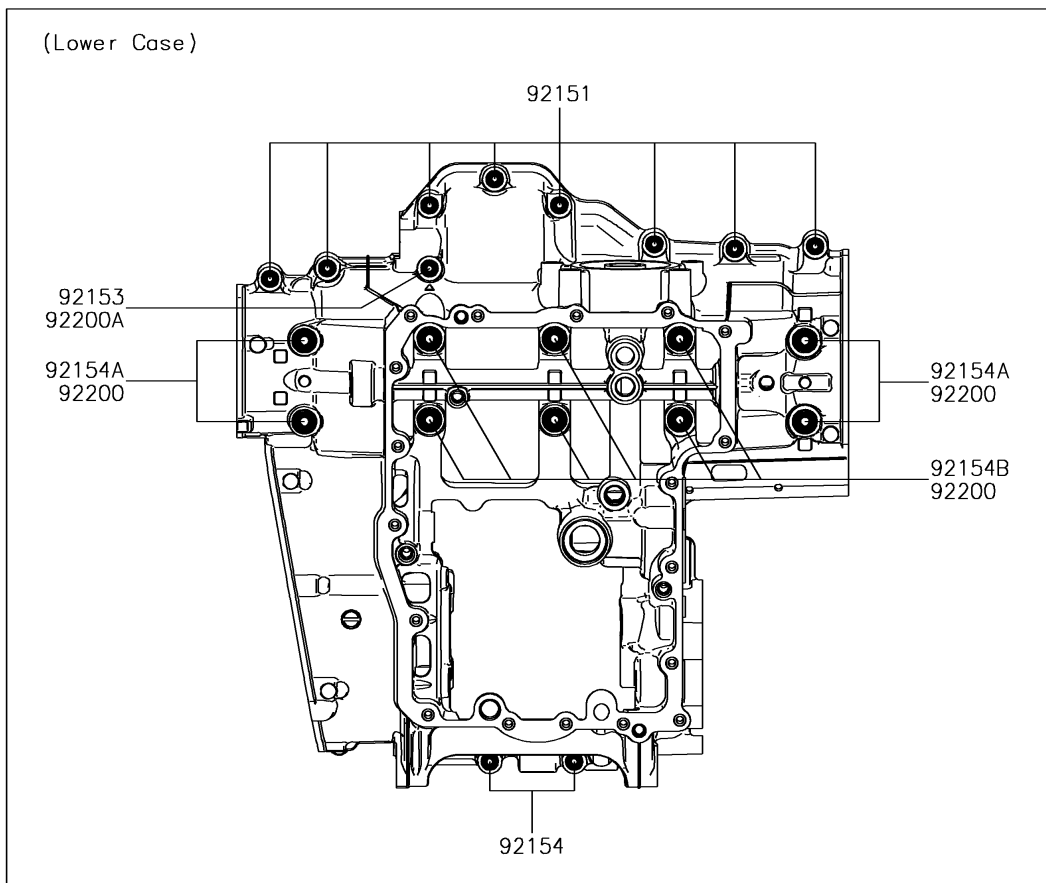

## 2018 Z900 RS PARTS DIAGRAM

Crankcase Bolt Pattern

E1412

## 2018 Z900 RS PARTS LIST

Crankcase Bolt Pattern

ITEM NAME	PART NUMBER	QUANTITY
BOLT,FLANGED,7X85 (Ref # 92150)	92150-1251	1
BOLT,8X70 (Ref # 92150A)	92150-1483	1
BOLT,6X40 (Ref # 92150B)	92150-1794	1
BOLT,FLANGED,7X45 (Ref # 92151)	92151-1539	1
BOLT,FLANGED,7X60 (Ref # 92153)	92153-1045	1
BOLT,FLANGED,6X68 (Ref # 92153A)	92153-1637	1
BOLT,FLANGED,7X50 (Ref # 92154)	92154-0372	1
BOLT,FLANGED,9X100 (Ref # 92154A)	92154-2639	1
BOLT,FLANGED,9X90 (Ref # 92154B)	92154-2640	1
WASHER,9.2X19X2.3 (Ref # 92200)	92200-0115	1
WASHER (Ref # 92200A)	92200-0556	1