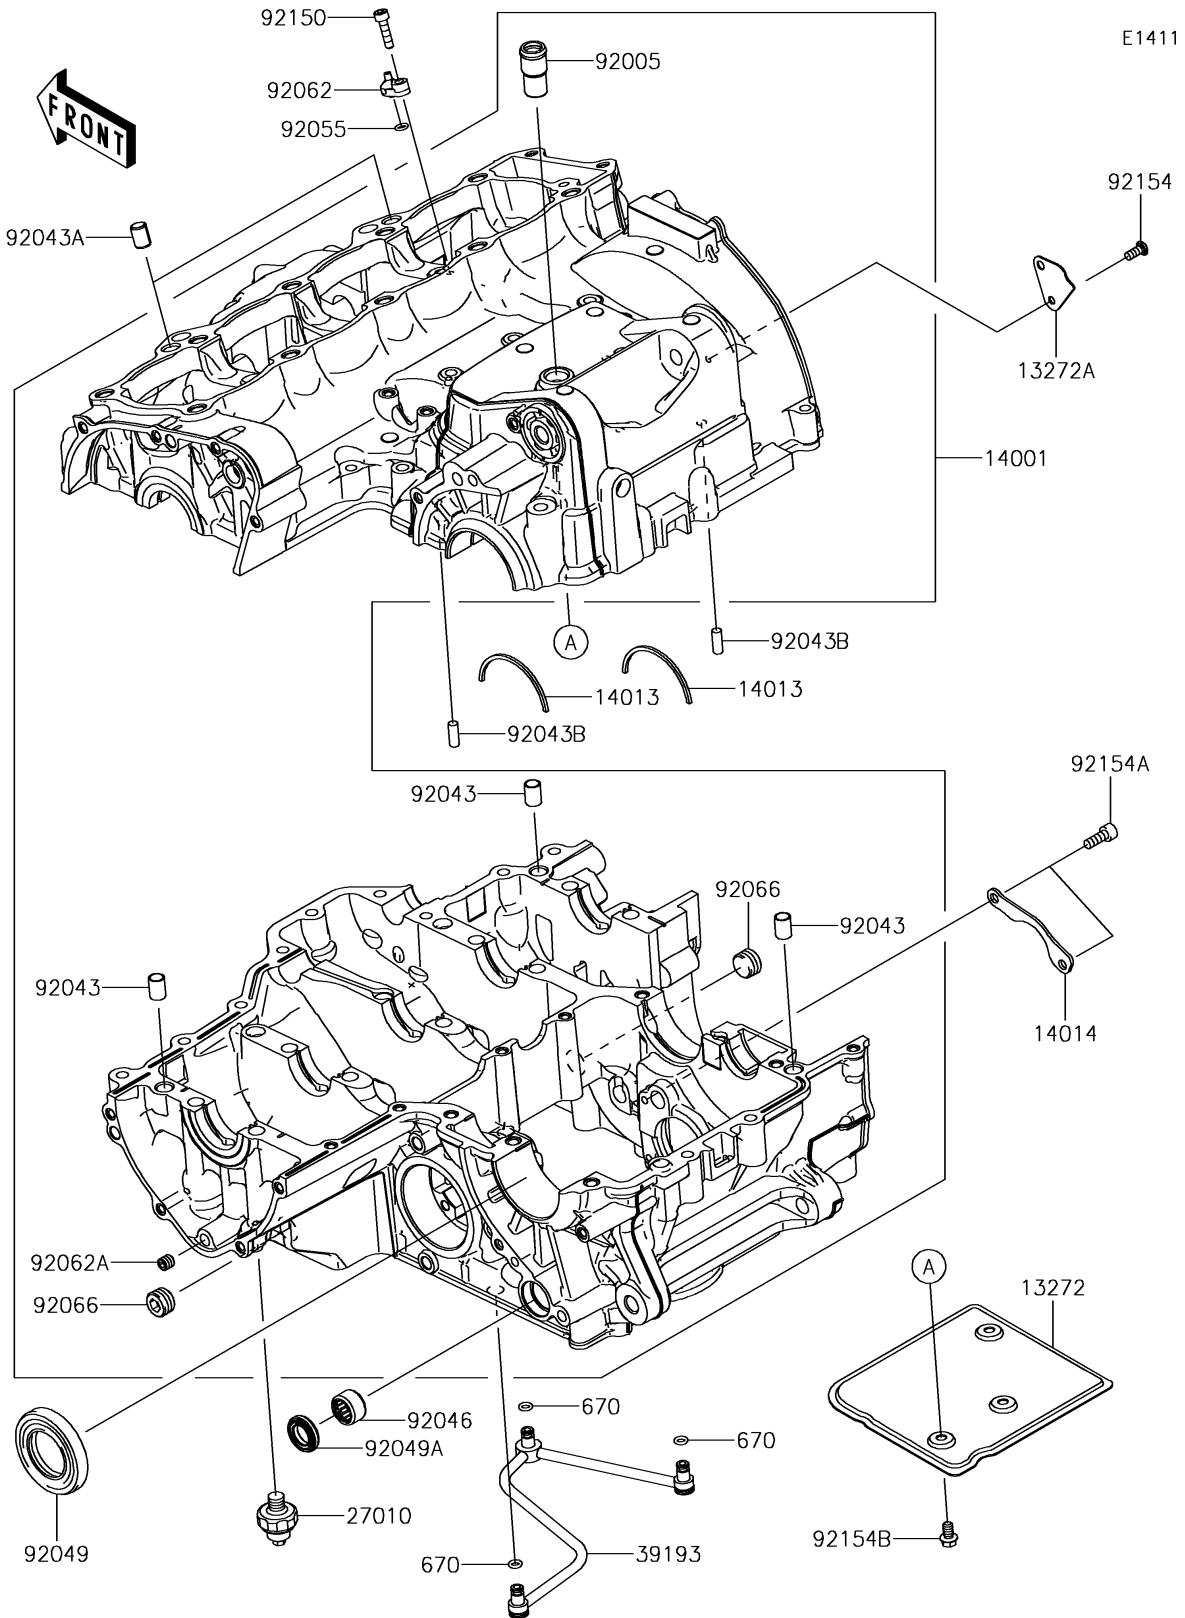

2018 Z900 RS PARTS DIAGRAM

Crankcase

2018 Z900 RS PARTS LIST

Crankcase

ITEM NAME	PART NUMBER	QUANTITY
PLATE,BREATHER,UPP (Ref # 13272)	13272-0698	1
PLATE,BREATHER,SIDE (Ref # 13272A)	13272-0699	1
SET-CRANKCASE (Ref # 14001)	14001-0687	1
RING-POSITION (Ref # 14013)	14013-1051	1
PLATE-POSITION (Ref # 14014)	14014-0036	1
SWITCH,OIL PRESSURE (Ref # 27010)	27010-1313	1
PIPE-OIL (Ref # 39193)	39193-0054	1
O RING (Ref # 670)	670D1505	1
FITTING,BREATHER (Ref # 92005)	92005-1238	1
PIN,DOWEL,10X14 (Ref # 92043)	92043-1037	1
PIN,8.2X10X14 (Ref # 92043A)	92043-1264	1
PIN,6X16 (Ref # 92043B)	92043-1690	1
BEARING-NEEDLE,HK1412FM (Ref # 92046)	92046-0043	1
SEAL-OIL,TC32578 (Ref # 92049)	92049-1474	1
SEAL-OIL,TC14245 (Ref # 92049A)	92049-1520	1
RING-O,5.5X1.5 (Ref # 92055)	92055-1339	1
NOZZLE,OIL JET (Ref # 92062)	92062-0040	1
NOZZLE (Ref # 92062A)	92062-0046	1
PLUG (Ref # 92066)	92066-0836	1
BOLT,SOCKET,5X20 (Ref # 92150)	92150-1019	1
BOLT,TORX,5X12 (Ref # 92154)	92154-0299	1
BOLT,SOCKET,6X16 (Ref # 92154A)	92154-0484	1
BOLT,FLANGED,6X10 (Ref # 92154B)	92154-1887	1