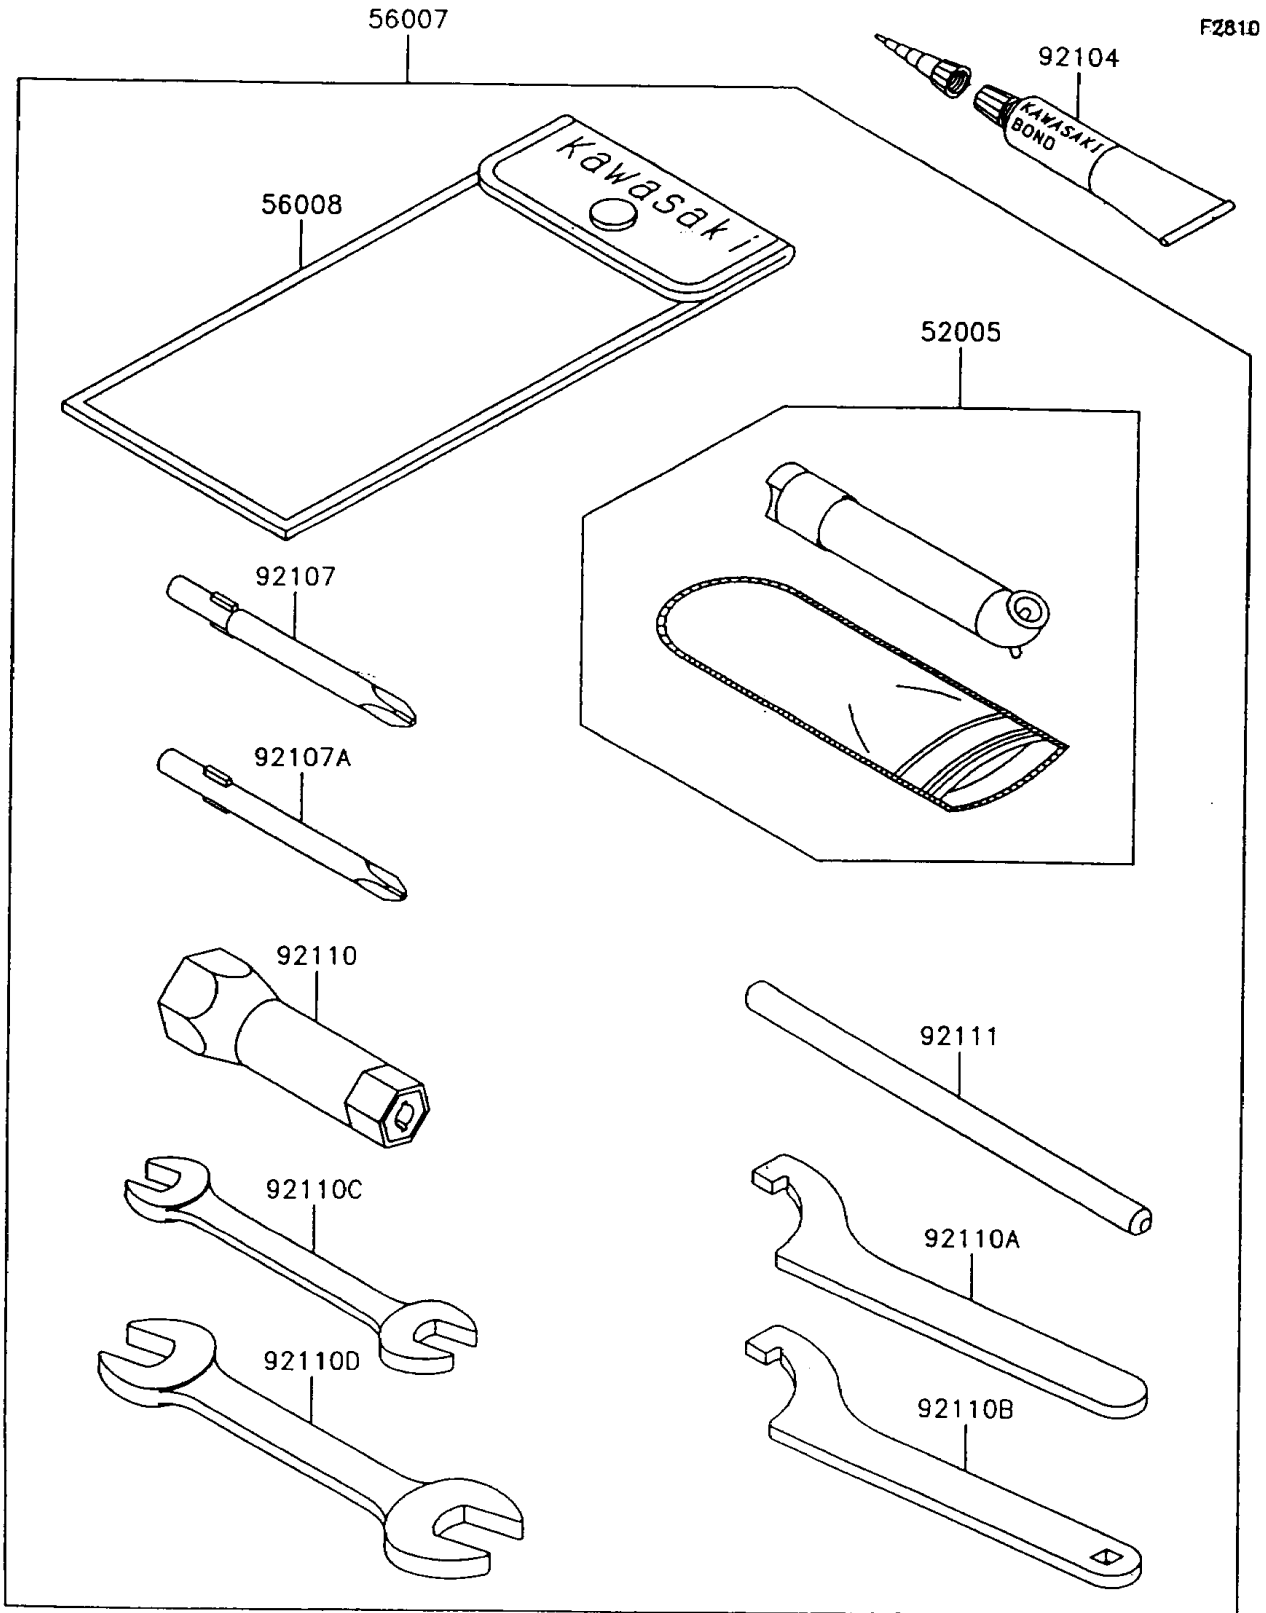

1994 Mojave® 250 PARTS DIAGRAM

Owner's Tools

1994 Mojave® 250 PARTS LIST

Owner's Tools

ITEM NAME	PART NUMBER	QUANTITY
GAUGE,AIR (Ref # 52005)	52005-1082	1
TOOLKIT (Ref # 56007)	56007-1326	1
BAG,TOOL (Ref # 56008)	56008-1007	1
GASKET-LIQUID,TUBE,100G,SILVER (Ref # 92104)	92104-002	1
TOOL-DRIVER,#3PHILLIPS (Ref # 92107)	92107-005	1
TOOL-DRIVER,#2PHILLIPS (Ref # 92107A)	92107-1053	1
TOOL-WRENCH,BOX,18MM (Ref # 92110)	92110-1111	1
TOOL-WRENCH,HOOK (Ref # 92110A)	92110-1143	1
TOOL-WRENCH,HOOK (Ref # 92110B)	92110-1144	1
TOOL-WRENCH,OPEN END,10X12 (Ref # 92110C)	92110-1152	1
TOOL-WRENCH,OPEN END,14X17 (Ref # 92110D)	92110-1153	1
TOOL-BAR,8X150 (Ref # 92111)	92111-1053	1