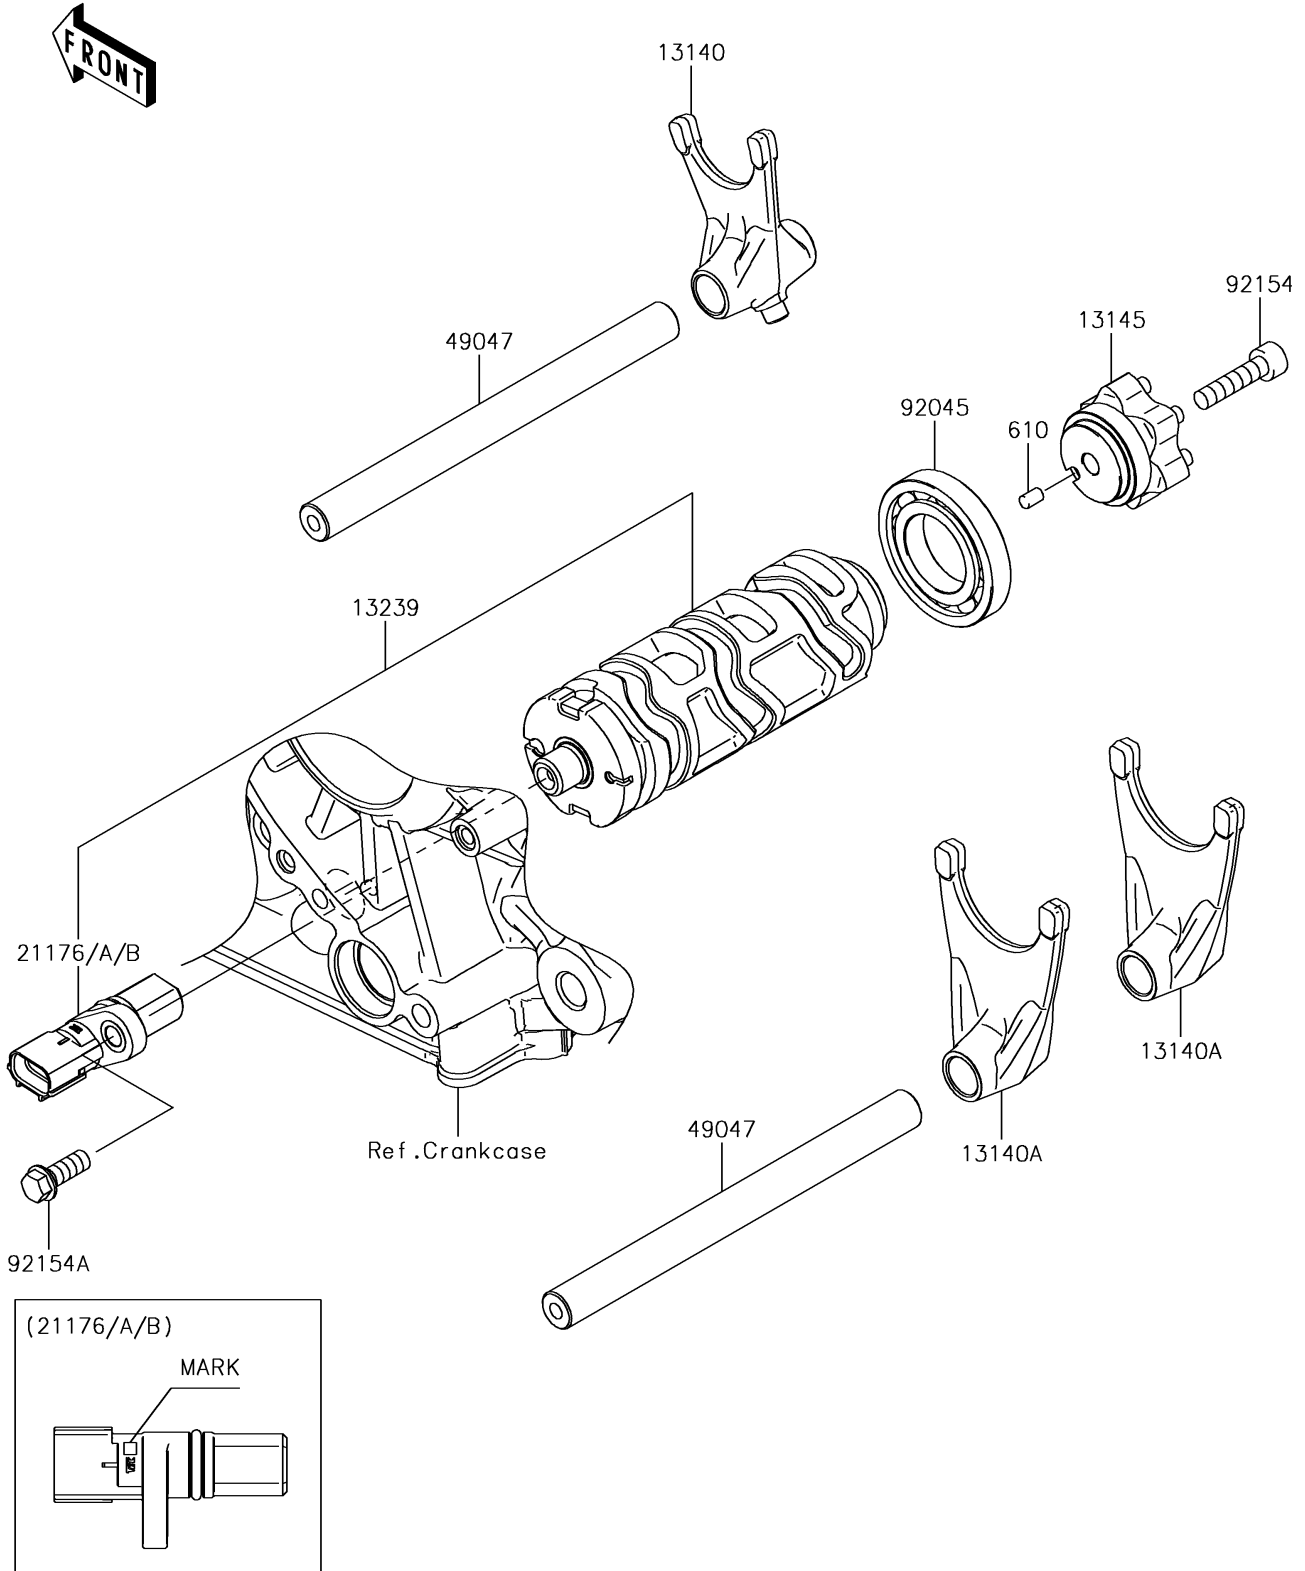

2018 Z900 RS PARTS DIAGRAM

Gear Change Drum/Shift Fork(s)

E1362

2018 Z900 RS PARTS LIST

Gear Change Drum/Shift Fork(s)

ITEM NAME	PART NUMBER	QUANTITY
FORK-SHIFT (Ref # 13140)	13140-0061	1
FORK-SHIFT (Ref # 13140A)	13140-0062	1
CAM-CHANGE DRUM (Ref # 13145)	13145-0568	1
DRUM-ASSY-CHANGE (Ref # 13239)	13239-0581	1
SENSOR,GEAR POSITION,M MARK (Ref # 21176)	21176-0825	1
SENSOR,GEAR POSITION,H MARK (Ref # 21176A)	21176-0845	1
SENSOR,GEAR POSITION,L MARK (Ref # 21176B)	21176-0846	1
ROD-SHIFT (Ref # 49047)	49047-0023	1
ROLLER,4X6 (Ref # 610)	610A0406	1
BEARING-BALL,16005 (Ref # 92045)	92045-1045	1
BOLT,SOCKET,6X25 (Ref # 92154)	92154-0477	1
BOLT,FLANGED,6X16 (Ref # 92154A)	92154-2096	1