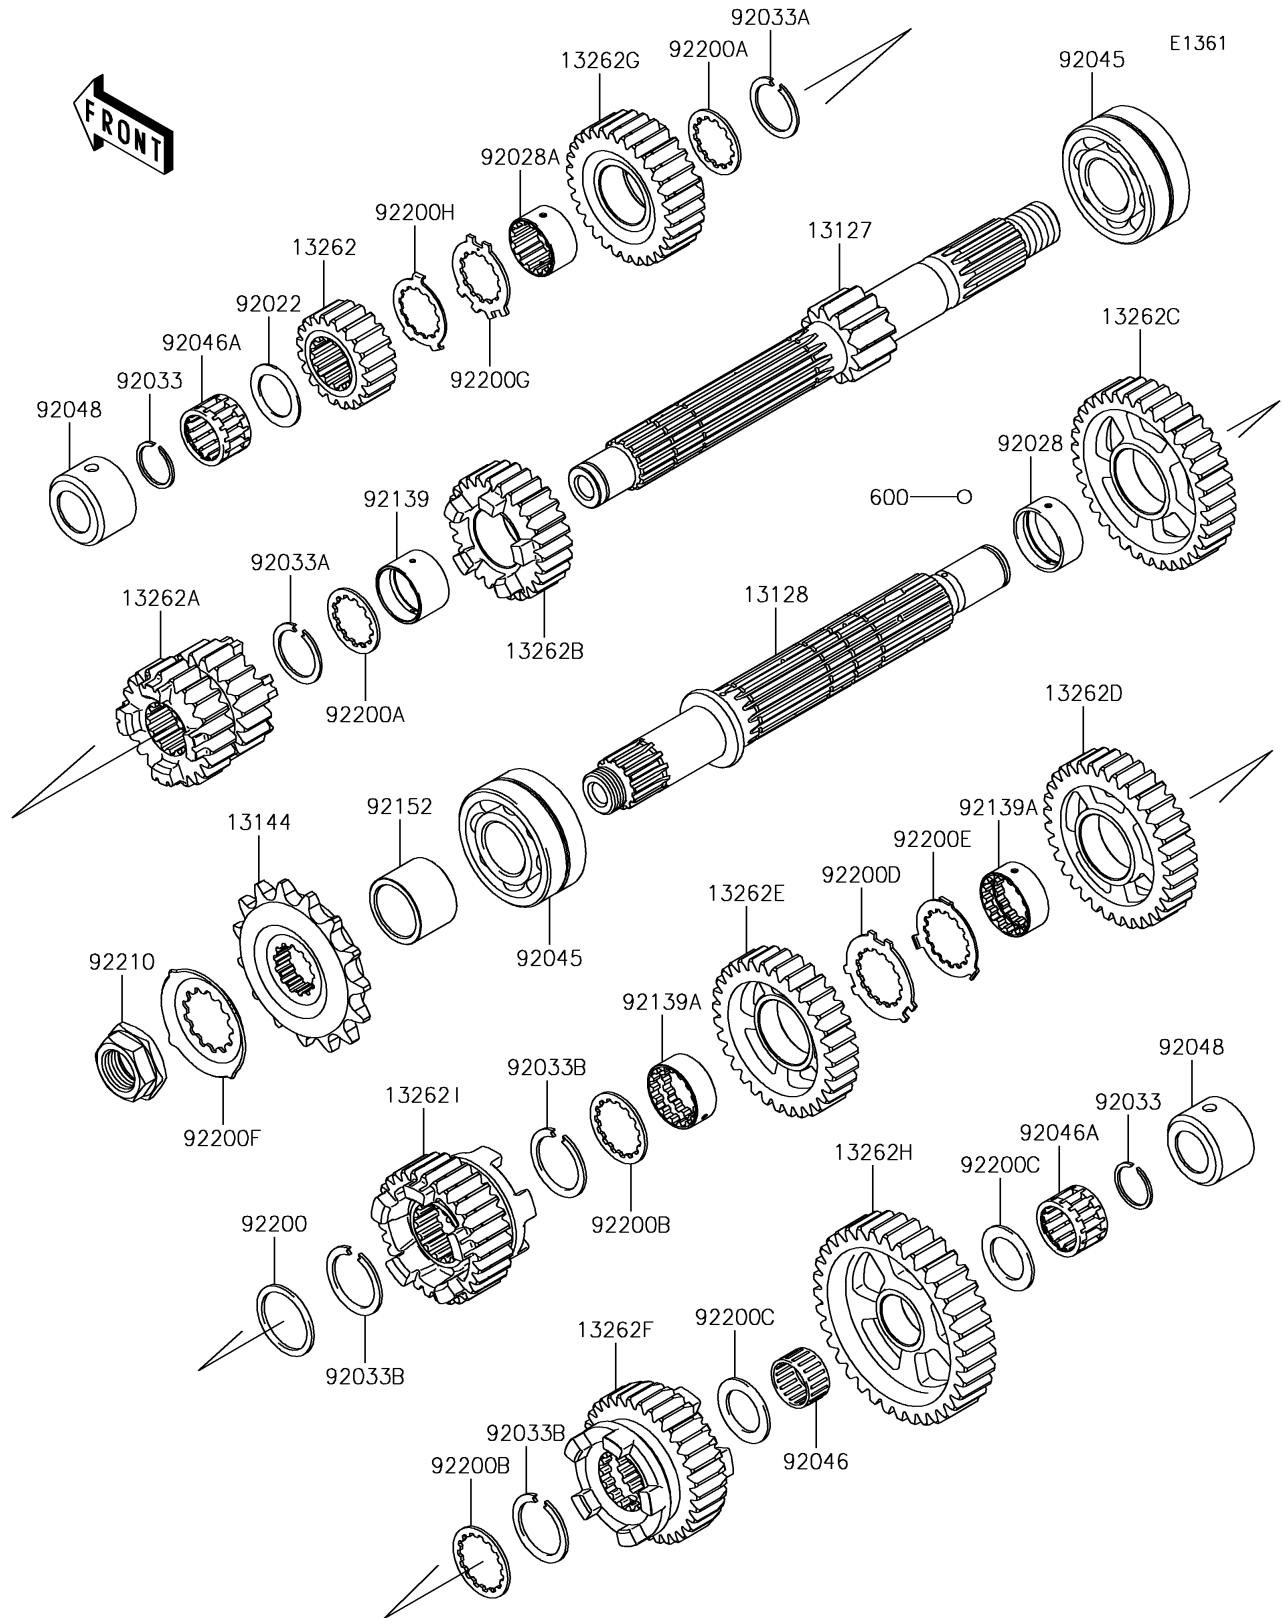

2018 Z900 RS PARTS DIAGRAM

Transmission

2018 Z900 RS PARTS LIST

Transmission

ITEM NAME	PART NUMBER	QUANTITY
SHAFT-TRANSMISSION INPUT,12T (Ref # 13127)	13127-0694	1
SHAFT-TRANSMISSION OUTPUT (Ref # 13128)	13128-0698	1
SPROCKET-OUTPUT,15T (Ref # 13144)	13144-0579	1
GEAR,INPUT 2ND,17T (Ref # 13262)	13262-1233	1
GEAR,INPUT 3RD&4TH,20T&22T (Ref # 13262A)	13262-1234	1
GEAR,INPUT 5TH,27T (Ref # 13262B)	13262-1235	1
GEAR,OUTPUT 2ND,35T (Ref # 13262C)	13262-1238	1
GEAR,OUTPUT 3RD,33T (Ref # 13262D)	13262-1239	1
GEAR,OUTPUT 4TH,31T (Ref # 13262E)	13262-1240	1
GEAR,OUTPUT 5TH,33T (Ref # 13262F)	13262-1241	1
GEAR,INPUT 6TH,30T (Ref # 13262G)	13262-1285	1
GEAR,OUTPUT LOW,35T (Ref # 13262H)	13262-1286	1
GEAR,OUTPUT 6TH,29T (Ref # 13262I)	13262-1287	1
BALL-STEEL,5/32 (Ref # 600)	600A0500	1
WASHER,20.5X30X1,STEEL (Ref # 92022)	92022-112	1
BUSHING,OUTPUT,2ND (Ref # 92028)	92028-1739	1
BUSHING,INPUT TOP GEAR (Ref # 92028A)	92028-1915	1
RING-SNAP,20MM (Ref # 92033)	92033-015	1
RING-SNAP,24MM (Ref # 92033A)	92033-026	1
RING-SNAP,T=1.5 (Ref # 92033B)	92033-1249	1
BEARING-BALL,DAC2557NSSH (Ref # 92045)	92045-0003	1
BEARING-NEEDLE,K20X24X13 (Ref # 92046)	92046-1219	1
BEARING-NEEDLE,PK20X27X17X3 (Ref # 92046A)	92046-1303	1
RACE (Ref # 92048)	92048-0016	1
BUSHING,25X28X17.8 (Ref # 92139)	92139-0280	1
BUSHING,OUTPUT,3RD&4TH (Ref # 92139A)	92139-0281	1
COLLAR,SPROCKET (Ref # 92152)	92152-2263	1
WASHER,28.1X34.0X1.6 (Ref # 92200)	92200-0228	1
WASHER,25.2X31.0X1.5 (Ref # 92200A)	92200-1239	1

2018 Z900 RS PARTS LIST

Transmission

ITEM NAME	PART NUMBER	QUANTITY
WASHER,28.5X34.0X1.5 (Ref # 92200B)	92200-1240	1
WASHER,20.5X31X1.5 (Ref # 92200C)	92200-1375	1
WASHER,25.8X40.5X1.5 (Ref # 92200D)	92200-1522	1
WASHER,25.2X37.0X1.0 (Ref # 92200E)	92200-1523	1
WASHER (Ref # 92200F)	92200-1720	1
WASHER,22.6X34.2X1.5 (Ref # 92200G)	92200-1941	1
WASHER,22X32X1 (Ref # 92200H)	92200-1942	1
NUT,20MM (Ref # 92210)	92210-0850	1