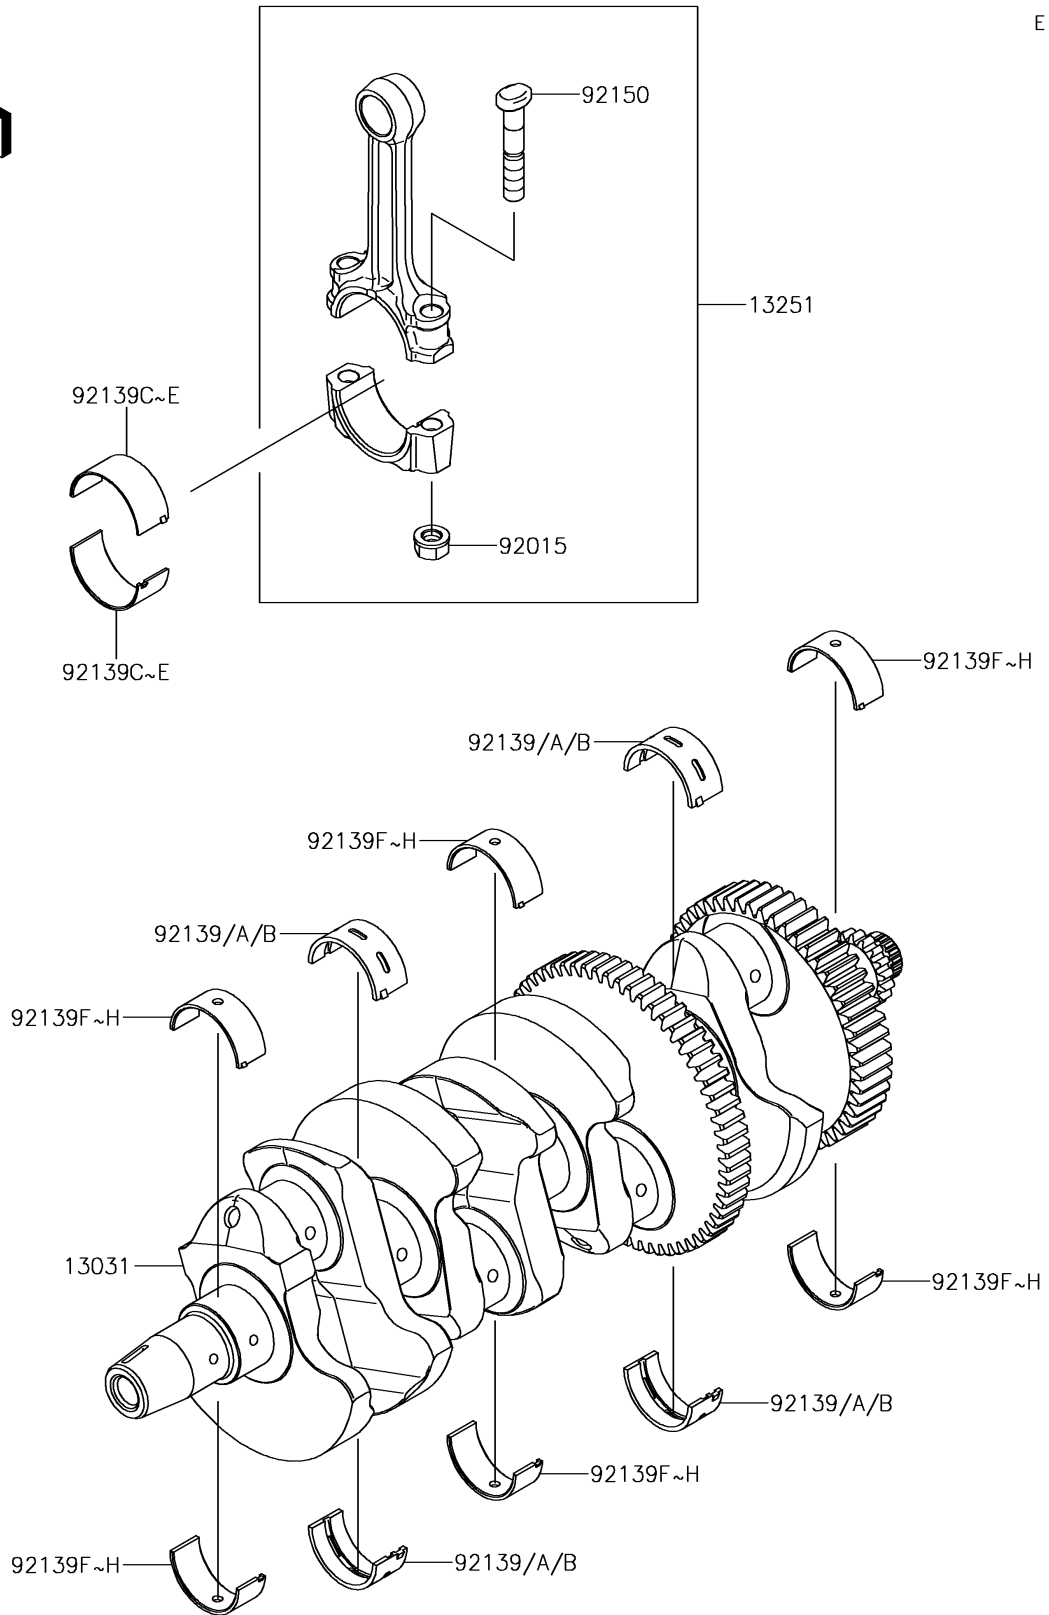

2018 Z900 RS PARTS DIAGRAM

Crankshaft

E1321

2018 Z900 RS PARTS LIST

Crankshaft

ITEM NAME	PART NUMBER	QUANTITY
CRANKSHAFT-COMP (Ref # 13031)	13031-0710	1
ROD-ASSY-CONNECTING,II (Ref # 13251)	13251-0726-II	1
NUT,FLANGED,8MM (Ref # 92015)	92015-1311	1
BUSHING,CRANK #2,BLUE (Ref # 92139)	92139-0032	1
BUSHING,CRANK #2,BLACK (Ref # 92139A)	92139-0033	1
BUSHING,CRANK #2,BROWN (Ref # 92139B)	92139-0034	1
BUSHING,CRANK PIN,BLUE (Ref # 92139C)	92139-0122	1
BUSHING,CRANK PIN,BLACK (Ref # 92139D)	92139-0123	1
BUSHING,CRANK PIN,BROWN (Ref # 92139E)	92139-0124	1
BUSHING,CRANK,#1,BLUE (Ref # 92139F)	92139-0217	1
BUSHING,CRANK,#1,BLACK (Ref # 92139G)	92139-0218	1
BUSHING,CRANK,#1,BROWN (Ref # 92139H)	92139-0219	1
BOLT,CONNECTING ROD,8MM (Ref # 92150)	92150-1216	1