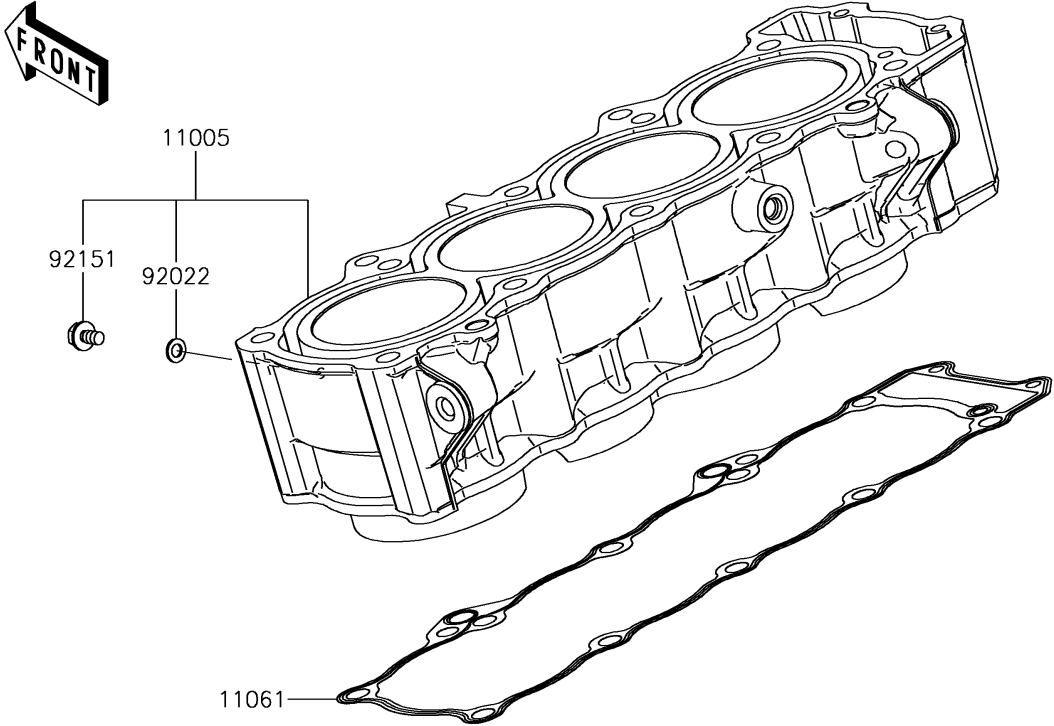

2018 Z900 RS PARTS DIAGRAM

Cylinder/Piston(s)

E1120

2018 Z900 RS PARTS LIST

Cylinder/Piston(s)

ITEM NAME	PART NUMBER	QUANTITY
CYLINDER-ENGINE (Ref # 11005)	11005-0686	1
GASKET,CYLINDER BASE (Ref # 11061)	11061-0402	1
PISTON-ENGINE (Ref # 13001)	13001-0788	1
PIN-PISTON (Ref # 13002)	13002-0004	1
RING-SET-PISTON (Ref # 13008)	13008-0571	1
WASHER,6.2X11X1 (Ref # 92022)	92022-304	1
RING-SNAP (Ref # 92033)	92033-1054	1
BOLT,6X10 (Ref # 92151)	92151-1344	1