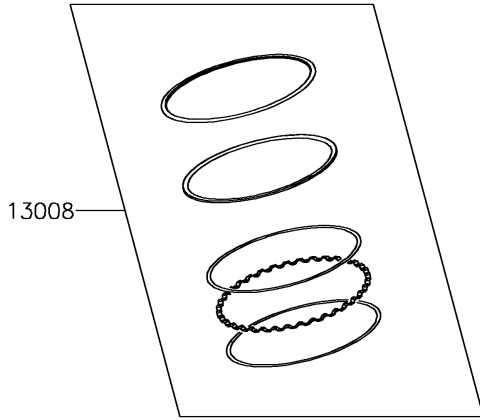

2018 Z900 RS PARTS DIAGRAM

Cylinder/Piston(s)

E1120

2018 Z900 RS PARTS LIST

Cylinder/Piston(s)

ITEM NAME	PART NUMBER	QUANTITY
CYLINDER-ENGINE (Ref # 11005)	11005-0686	1
GASKET,CYLINDER BASE (Ref # 11061)	11061-0402	1
PISTON-ENGINE (Ref # 13001)	13001-0788	1
PIN-PISTON (Ref # 13002)	13002-0004	1
RING-SET-PISTON (Ref # 13008)	13008-0571	1
WASHER,6.2X11X1 (Ref # 92022)	92022-304	1
RING-SNAP (Ref # 92033)	92033-1054	1
BOLT,6X10 (Ref # 92151)	92151-1344	1