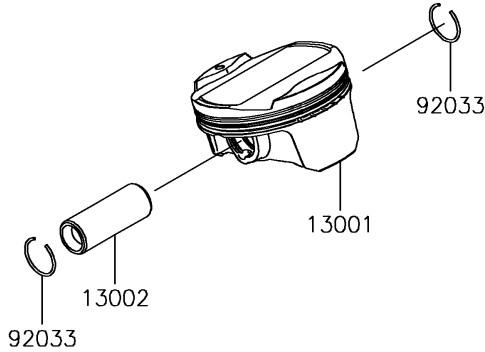

2018 Z900 RS PARTS DIAGRAM

Cylinder/Piston(s)

E1120

2018 Z900 RS PARTS LIST

Cylinder/Piston(s)

ITEM NAME	PART NUMBER	QUANTITY
CYLINDER-ENGINE (Ref # 11005)	11005-0686	1
GASKET,CYLINDER BASE (Ref # 11061)	11061-0402	1
PISTON-ENGINE (Ref # 13001)	13001-0788	1
PIN-PISTON (Ref # 13002)	13002-0004	1
RING-SET-PISTON (Ref # 13008)	13008-0571	1
WASHER,6.2X11X1 (Ref # 92022)	92022-304	1
RING-SNAP (Ref # 92033)	92033-1054	1
BOLT,6X10 (Ref # 92151)	92151-1344	1