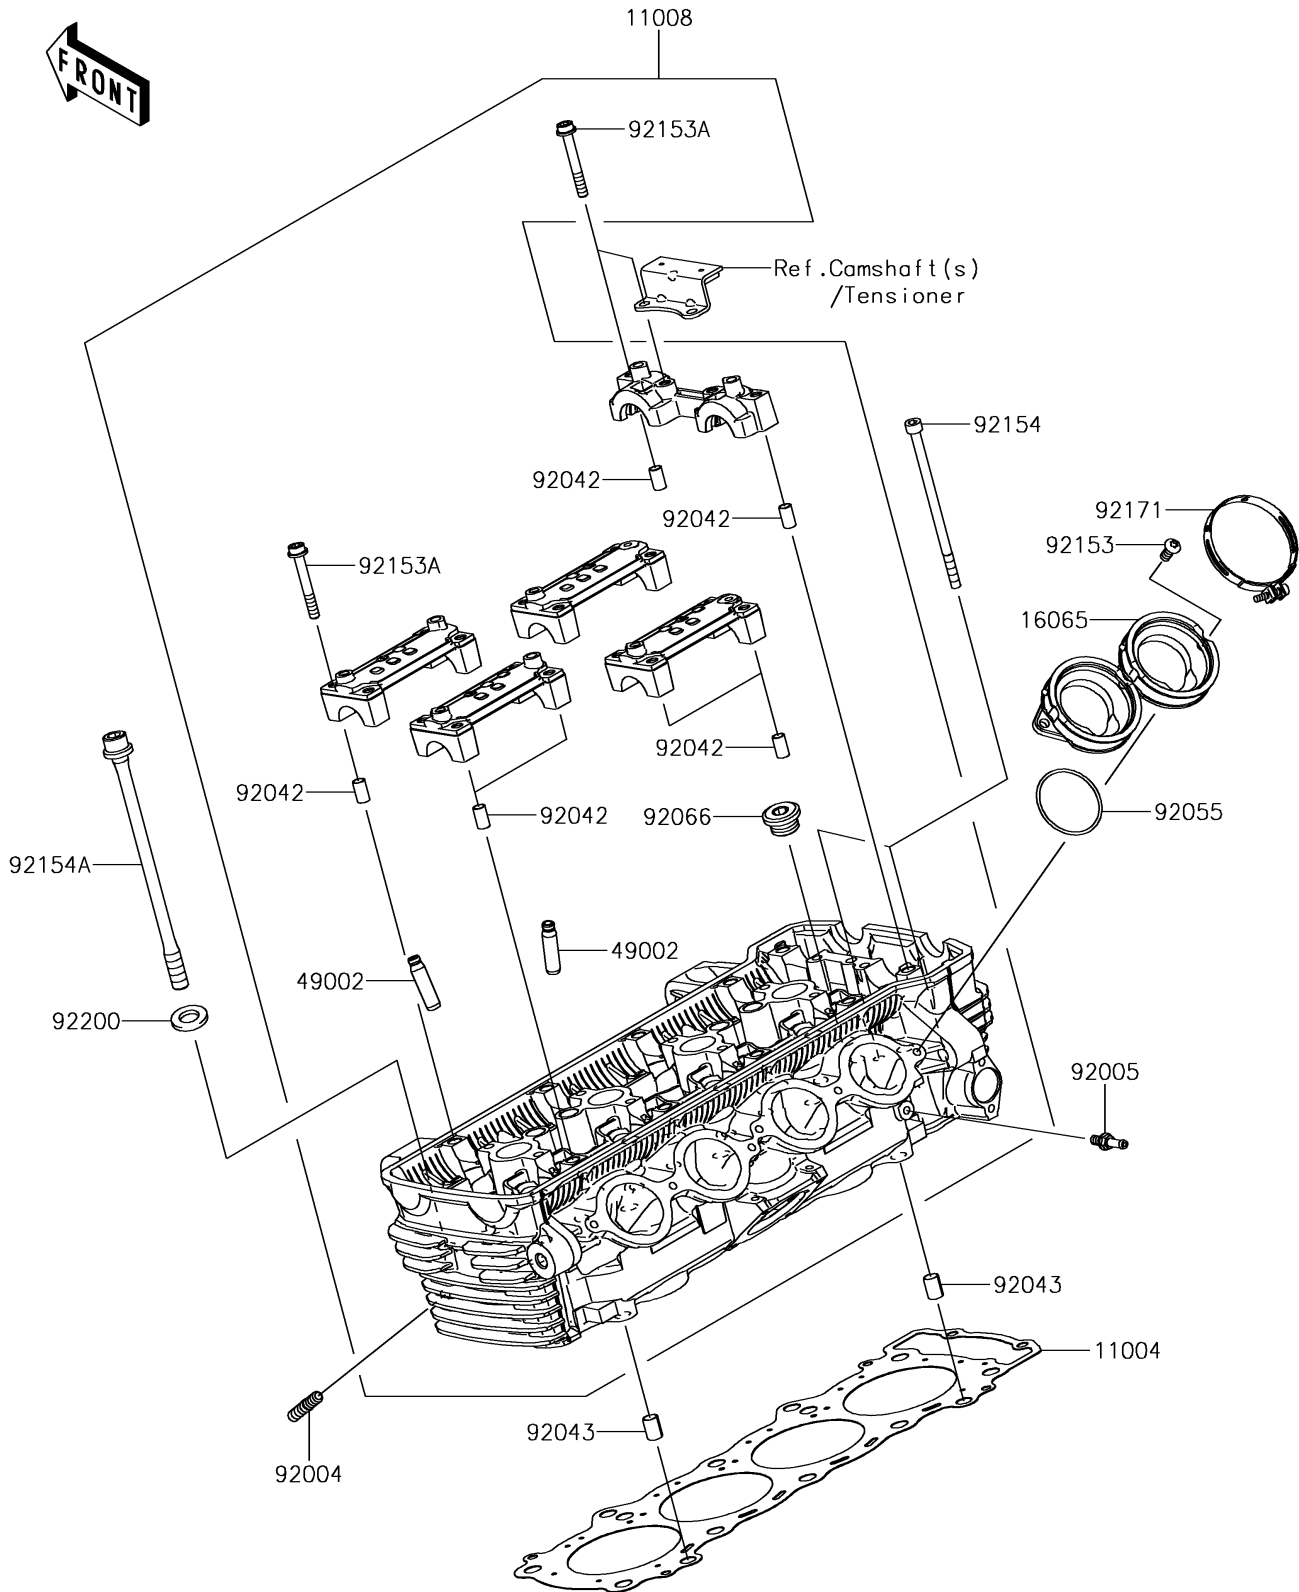

2018 Z900 RS PARTS DIAGRAM

Cylinder Head

E1111

2018 Z900 RS PARTS LIST

Cylinder Head

ITEM NAME	PART NUMBER	QUANTITY
GASKET-HEAD (Ref # 11004)	11004-0769	1
HEAD-COMP-CYLINDER (Ref # 11008)	11008-0932	1
HOLDER-CARBURETOR (Ref # 16065)	16065-0132	1
GUIDE-VALVE (Ref # 49002)	49002-0009	1
STUD (Ref # 92004)	92004-0050	1
FITTING (Ref # 92005)	92005-0826	1
PIN,DOWEL,6.3X8X14 (Ref # 92042)	92042-007	1
PIN,8.2X10X14 (Ref # 92043)	92043-1264	1
RING-O,42X1.9 (Ref # 92055)	92055-1536	1
PLUG,18X10 (Ref # 92066)	92066-0832	1
BOLT,TORX,6X14 (Ref # 92153)	92153-0406	1
BOLT,SOCKET,6X45 (Ref # 92153A)	92153-0656	1
BOLT,SOCKET,6X115 (Ref # 92154)	92154-0205	1
BOLT,FLANGED,10X165 (Ref # 92154A)	92154-2638	1
CLAMP,60MM (Ref # 92171)	92171-0729	1
WASHER,10.2X18.4X1.8 (Ref # 92200)	92200-1691	1