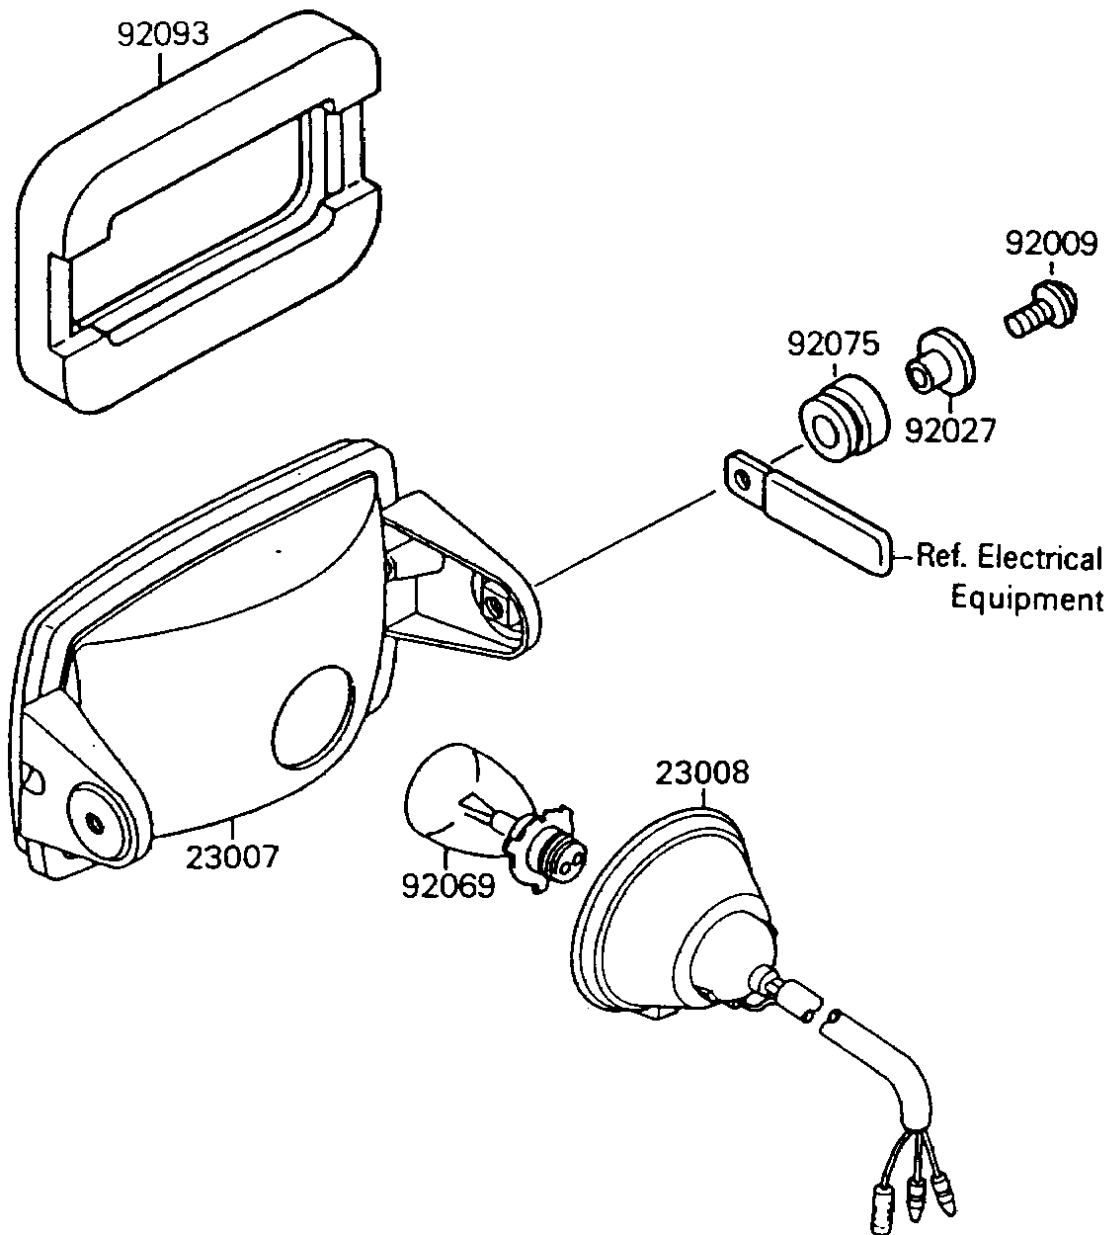

1994 Mojave® 250 PARTS DIAGRAM

Headlight(s)

F2710

1994 Mojave® 250 PARTS LIST

Headlight(s)

ITEM NAME	PART NUMBER	QUANTITY
LENS-COMP,HEAD LAMP (Ref # 23007)	23007-1183	1
SOCKET-ASSY,HEAD LAMP (Ref # 23008)	23008-1358	1
SCREW,6X22,BLACK (Ref # 92009)	92009-1256	1
COLLAR,L=13.1,BLACK (Ref # 92027)	92027-1450	1
BULB,12V 45/45W (Ref # 92069)	92069-1061	1
DAMPER (Ref # 92075)	92075-1690	1
SEAL,HEAD LAMP (Ref # 92093)	92093-1222	1