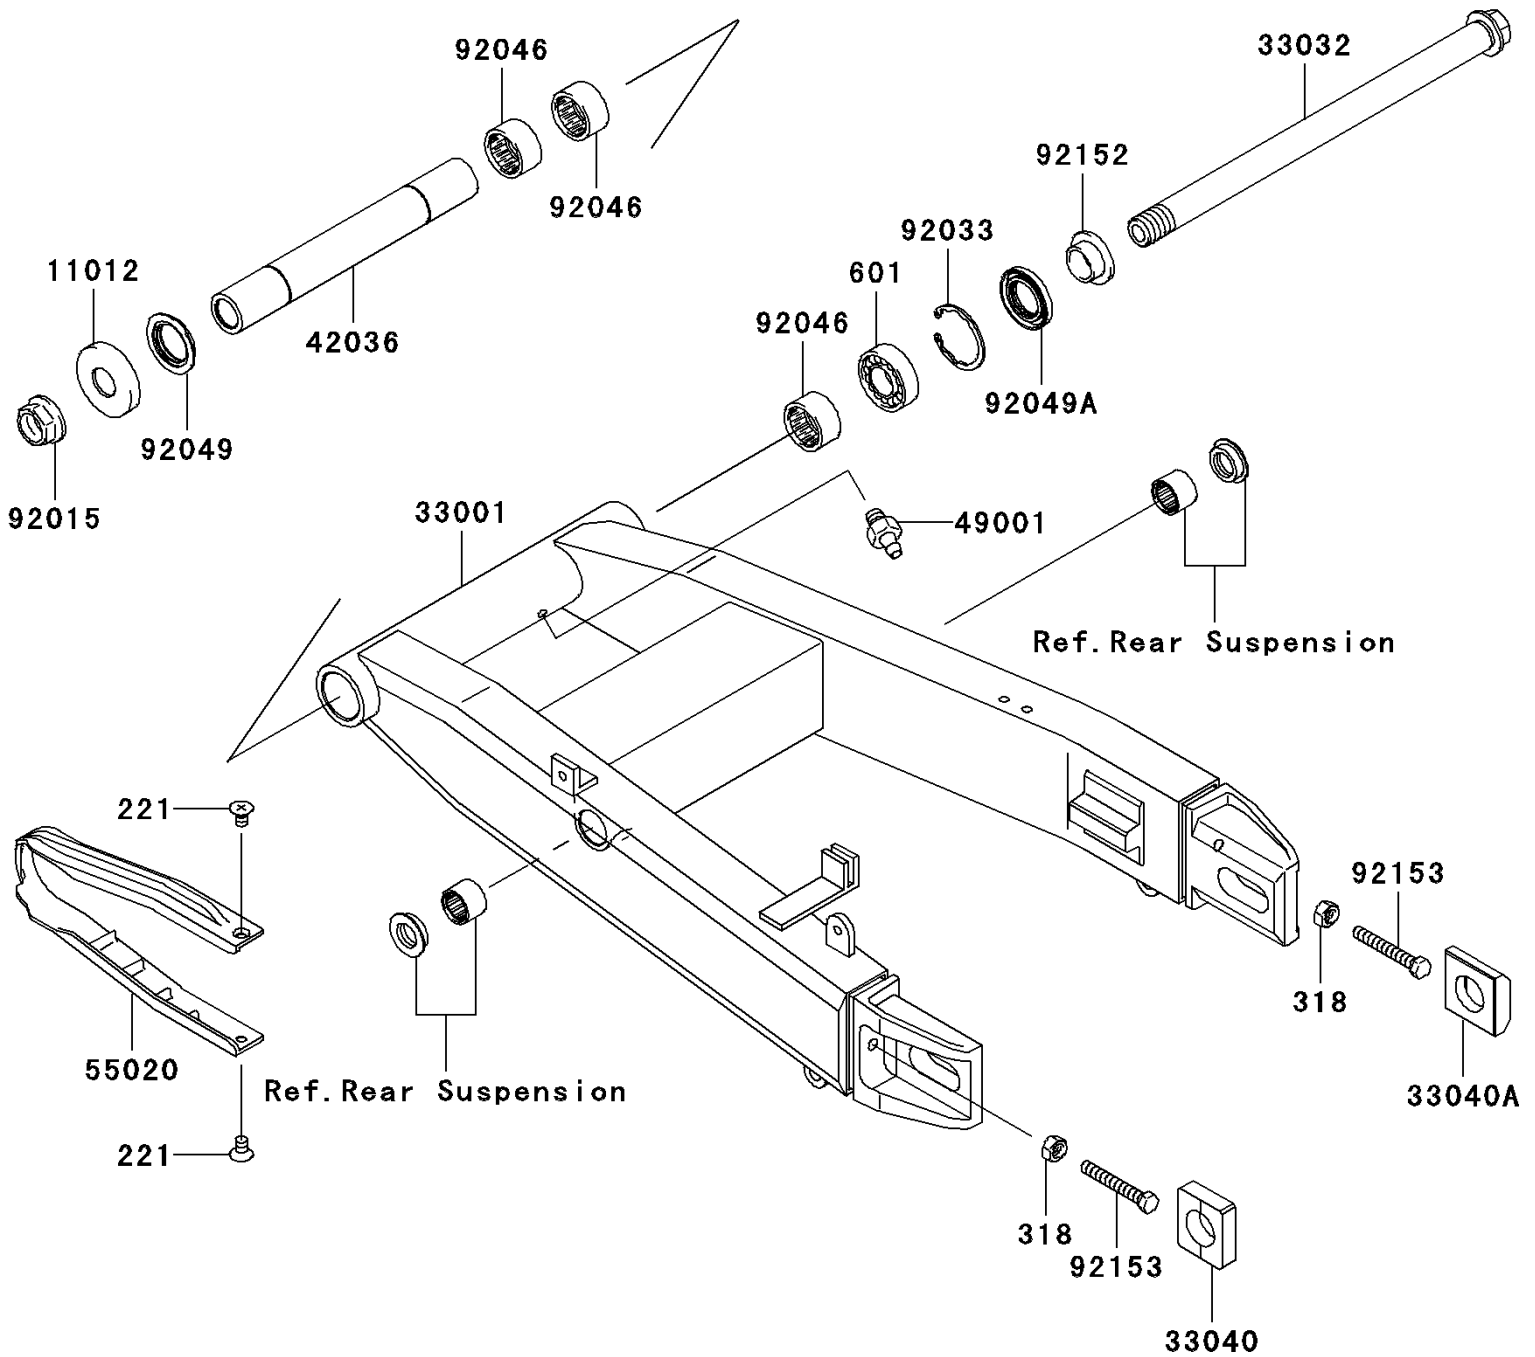

2006 ZZR®600 PARTS DIAGRAM

Swingarm

F2141

2006 ZZR®600 PARTS LIST

Swingarm

ITEM NAME	PART NUMBER	QUANTITY
SCREW-CSK-CROS,5X8 (Ref # 221)	221C0508	1
NUT-HEX-SMALL,8MM (Ref # 318)	318G0800	1
BEARING-BALL,#6004 (Ref # 601)	601A6004	1
CAP (Ref # 11012)	11012-1658	1
ARM-COMP-SWING,P.SILVER (Ref # 33001)	33001-0055-458	1
SHAFT-SWING ARM (Ref # 33032)	33032-1191	1
ADJUSTER-CHAIN (Ref # 33040)	33040-1114	1
ADJUSTER-CHAIN,RH (Ref # 33040A)	33040-1180	1
SLEEVE,SWING ARM,L=213 (Ref # 42036)	42036-1283	1
NIPPLE-GREASE (Ref # 49001)	49001-0001	1
GUARD,CHAIN (Ref # 55020)	55020-1702	1
NUT,FLANGED,20MM (Ref # 92015)	92015-1724	1
RING-SNAP,42MM (Ref # 92033)	92033-1041	1
BEARING-NEEDLE,BM2817 (Ref # 92046)	92046-1111	1
SEAL-OIL (Ref # 92049)	92049-1181	1
SEAL-OIL,MHSA25 42 6 (Ref # 92049A)	92049-1314	1
COLLAR,SWING ARM,L=12.5 (Ref # 92152)	92152-1234	1
BOLT,8X55 (Ref # 92153)	92153-1407	1