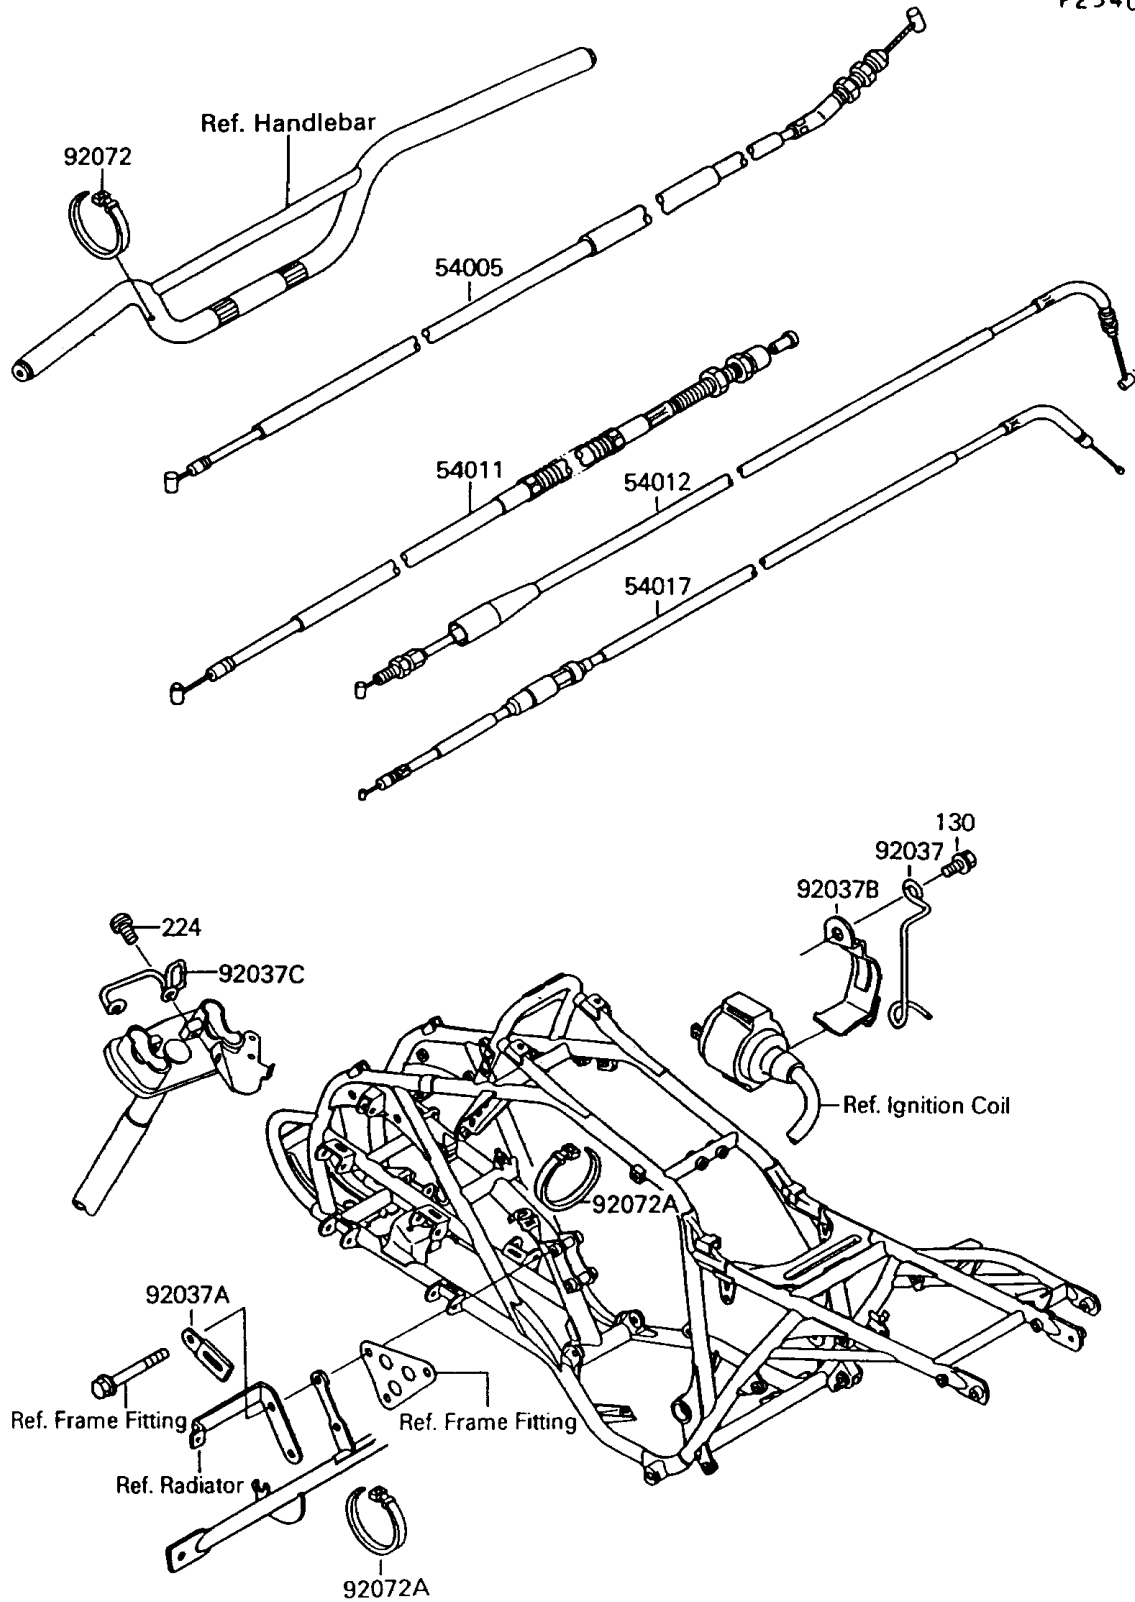

1994 Mojave® 250 PARTS DIAGRAM

Cables

F2540

1994 Mojave® 250 PARTS LIST

Cables

ITEM NAME	PART NUMBER	QUANTITY
CABLE-BRAKE,PARKING (Ref # 54005)	54005-1131	1
CABLE-CLUTCH (Ref # 54011)	54011-1266	1
CABLE-THROTTLE (Ref # 54012)	54012-1301	1
CABLE-STARTER (Ref # 54017)	54017-1080	1
CLAMP,CABLE (Ref # 92037)	92037-1779	1
CLAMP (Ref # 92037A)	92037-1780	1
CLAMP,CABLE (Ref # 92037B)	92037-1806	1
CLAMP,CABLE (Ref # 92037C)	92037-1819	1
BAND,L=123 (Ref # 92072)	92072-030	1
BAND,L=149 (Ref # 92072A)	92072-031	1
BOLT-FLANGED,6X12 (Ref # 130)	130B0612	1
SCREW-PAN-WP-CROS (Ref # 224)	224C0614	1