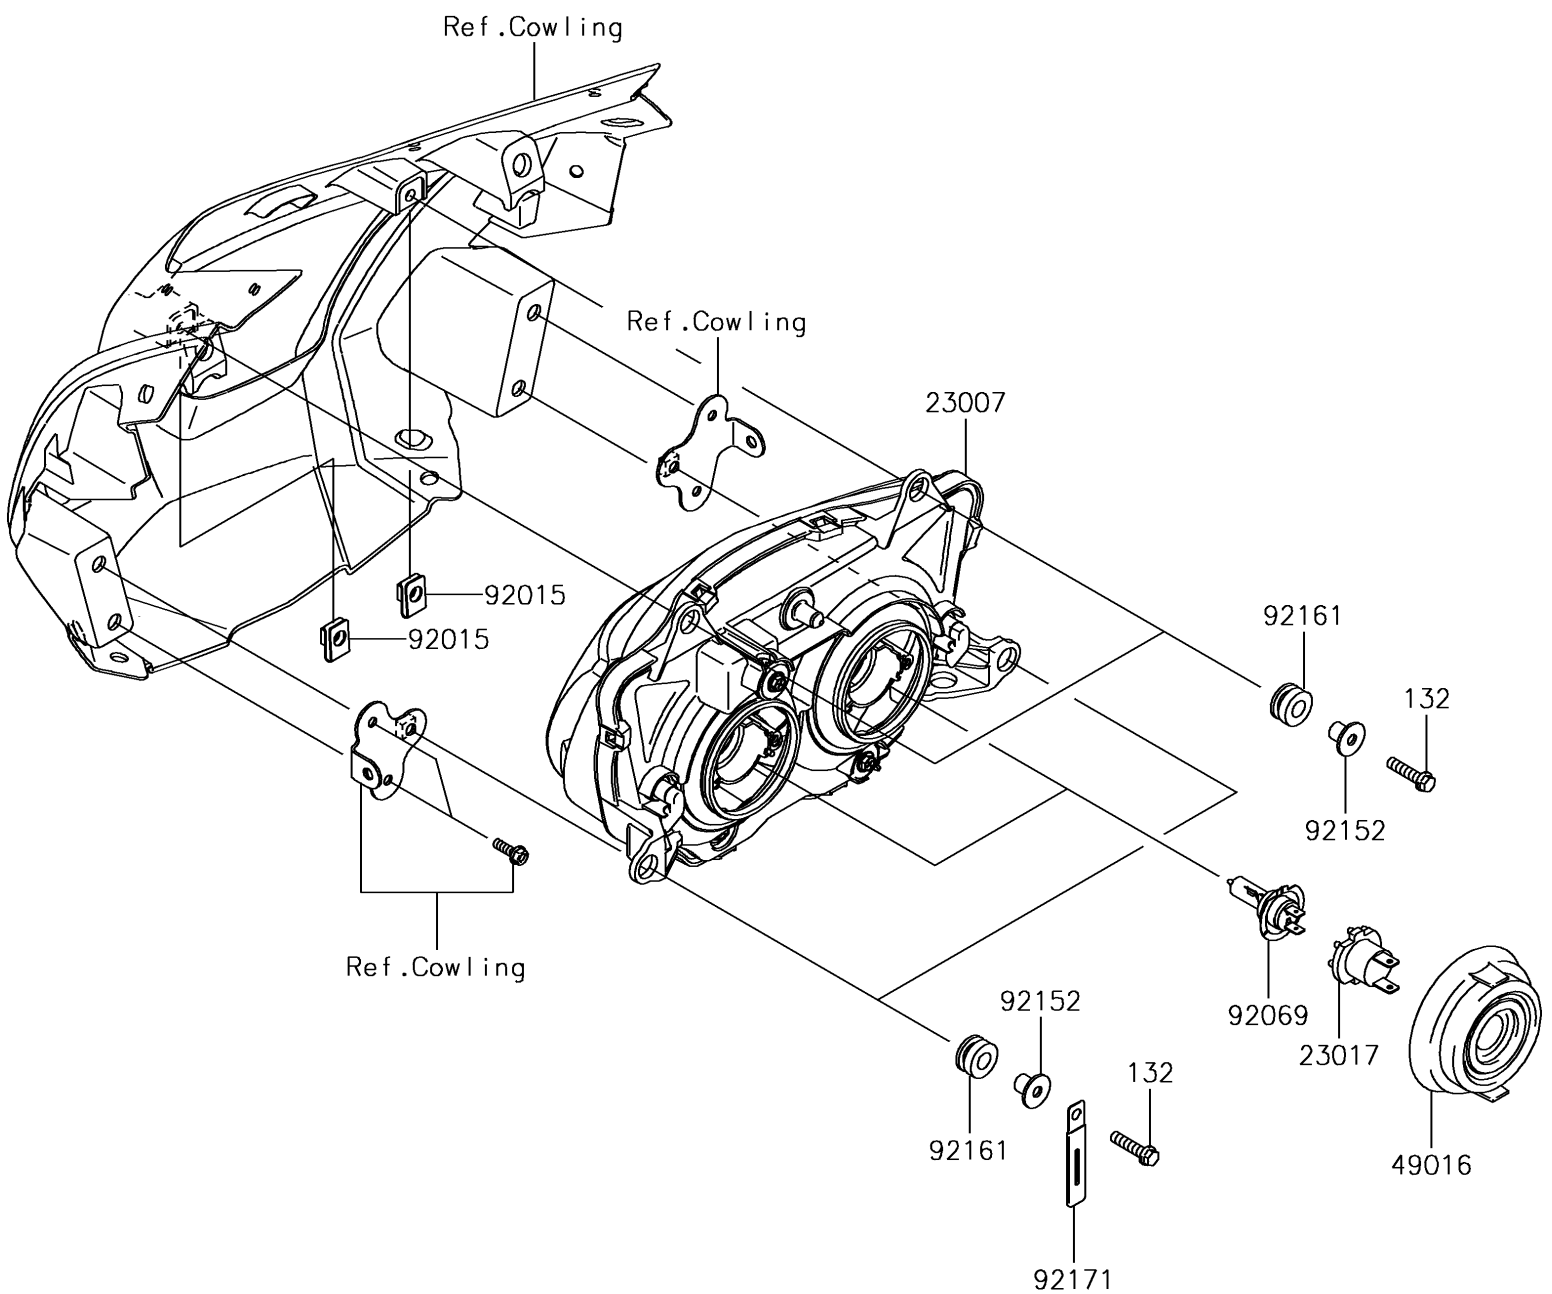

2018 KLR™650 PARTS DIAGRAM

Headlight(s)

F2710

2018 KLR™650 PARTS LIST

Headlight(s)

ITEM NAME	PART NUMBER	QUANTITY
BOLT-FLANGED-SMALL,6X25 (Ref # 132)	132BB0625	1
LENS-COMP,HEAD LAMP (Ref # 23007)	23007-0093	1
SOCKET,HEAD LAMP (Ref # 23017)	23017-0004	1
COVER-SEAL,HEAD LAMP (Ref # 49016)	49016-0043	1
NUT,6MM (Ref # 92015)	92015-1602	1
BULB,12V 55W,H7 (Ref # 92069)	92069-0053	1
COLLAR (Ref # 92152)	92152-0599	1
DAMPER (Ref # 92161)	92161-0036	1
CLAMP,WIRING HARNESS,L=60 (Ref # 92171)	92171-1425	1